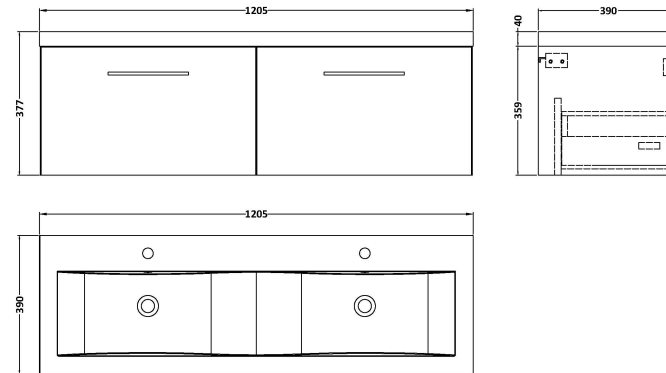

Sales Code: ARN522F

Description: 1200 Wh 2-Drawer Vanity & Double Basin

Packaging Details

Barcode: 5056462669953

Sales Code: NVF522N

Description: 600 Single Drawer Unit (365 Deep)

Product Dimensions

Height (mm):	359
Width (mm):	600
Depth (mm):	383
Nett Weight (kg):	13

Packaging Dimensions

Height (mm):	391
Width (mm):	632
Depth (mm):	391
Gross Weight (kg):	13.5

Packaging Data

Box Colour:	Brown Cardboard Box
Box Qty:	1
Label Size:	100 x 50
Label Colour:	White Label
Label Qty:	2

Outer Box Dimensions (If Applicable)

Height (mm):	
Width (mm):	
Depth (mm):	
Gross Weight (kg):	
Barcode:	5056462660837

Product Details

Country of Origin:	United Kingdom
Fitting Instruction:	No
CE Certification:	N/A
FSC Certified Materials:	Yes
Colour:	Anthracite Woodgrain
Construction Method:	Cam & Wood Dowel
Construction Type:	Rigid
Cabinet Finish:	MFC Textured Woodgrain
Fascia Finish:	MFC Textured Woodgrain
Cabinet Thickness (mm):	18
Fascia Thickness (mm):	18
Drawer Included:	Yes
Drawer Type:	80mm High Metal S/C Inc Galler
No of Shelves:	0
Hinge Type:	Not Applicable
Hinge Included:	Not Applicable
Adjustable Legs:	No, Not Required
Fixings Included:	Yes
Handle Style:	Contemporary
Waste Shroud:	Yes
Handle Included:	Yes, Supplied
Handle Type:	D-Shape

Sales Code: CBM424

Description: Double Ceramic Basin 1208X392

Product Dimensions

Height (mm):	390
Width (mm):	1205
Depth (mm):	175
Nett Weight (kg):	27

Packaging Dimensions

Height (mm):	205
Width (mm):	1270
Depth (mm):	510
Gross Weight (kg):	27