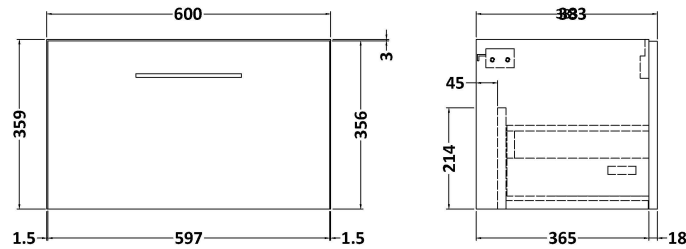

Sales Code: ARN522F

Description: 1200 Wh 2-Drawer Vanity & Double Basin

Packaging Details

Barcode: 5056462669953

Sales Code: NVF522N

Description: 600 Single Drawer Unit (365 Deep)

Product Dimensions

Height (mm):	359
Width (mm):	600
Depth (mm):	383
Nett Weight (kg):	13

Packaging Dimensions

Height (mm):	391
Width (mm):	632
Depth (mm):	391
Gross Weight (kg):	13.5

Packaging Data

Box Colour:	Brown Cardboard Box
Box Qty:	1
Label Size:	100 x 50
Label Colour:	White Label
Label Qty:	2

Sales Code: CBM424

Description: Double Ceramic Basin 1208X392

Product Dimensions

Height (mm):	390
Width (mm):	1205
Depth (mm):	175
Nett Weight (kg):	27

Packaging Dimensions

Height (mm):	205
Width (mm):	1270
Depth (mm):	510
Gross Weight (kg):	27

Packaging Data

Box Colour:	Brown Cardboard Box - Printed
Box Qty:	1
Label Size:	100 x 50
Label Colour:	White Label
Label Qty:	2

Outer Box Dimensions (If Applicable)

Height (mm):	
Width (mm):	
Depth (mm):	
Gross Weight (kg):	
Barcode:	5056211875826