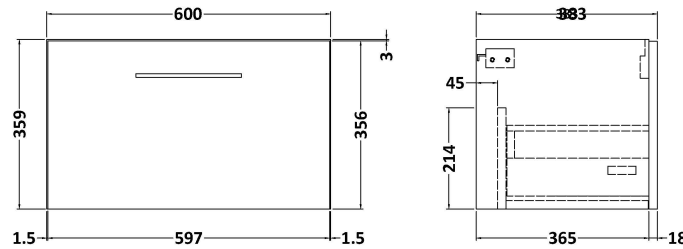

Sales Code: ARN2522F

Description: 1200 Wh 2-Drawer Vanity & Double Basin

Packaging Details

Barcode: 5056462670010

Sales Code: NVF2522

Description: 600 Single Drawer Unit (365 Deep)

Product Dimensions

Height (mm):	359
Width (mm):	600
Depth (mm):	383
Nett Weight (kg):	13

Packaging Dimensions

Height (mm):	391
Width (mm):	632
Depth (mm):	391
Gross Weight (kg):	13.5

Packaging Data

Box Colour:	Brown Cardboard Box
Box Qty:	1
Label Size:	100 x 50
Label Colour:	White Label
Label Qty:	2

Sales Code: CBM424

Description: Double Ceramic Basin 1208X392

Product Dimensions

Height (mm):	390
Width (mm):	1205
Depth (mm):	175
Nett Weight (kg):	27

Packaging Dimensions

Height (mm):	205
Width (mm):	1270
Depth (mm):	510
Gross Weight (kg):	27

Packaging Data

Box Colour:	Brown Cardboard Box - Printed
Box Qty:	1
Label Size:	100 x 50
Label Colour:	White Label
Label Qty:	2

Outer Box Dimensions (If Applicable)

Height (mm):	
Width (mm):	
Depth (mm):	
Gross Weight (kg):	
Barcode:	5056211875826