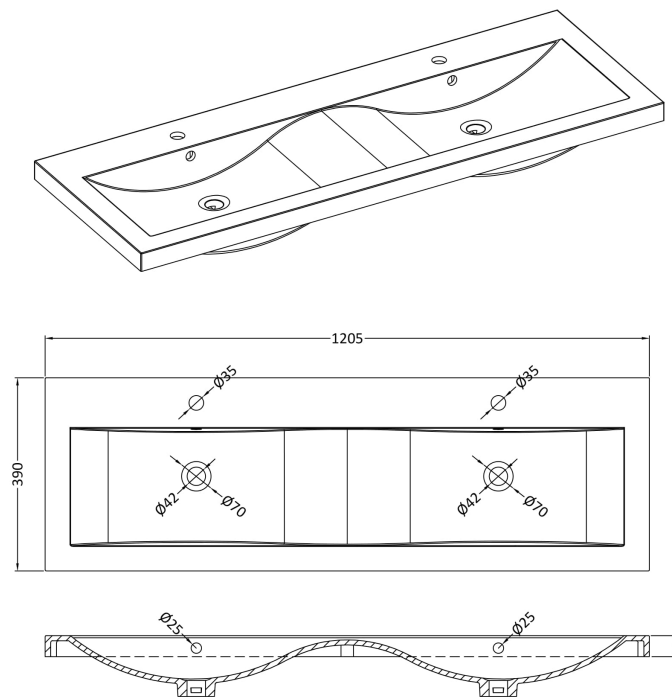

Packaging Dimensions

Height (mm):	391
Width (mm):	632
Depth (mm):	391
Gross Weight (kg):	13.5

Packaging Data

Box Colour:	Brown Cardboard Box
Box Qty:	1
Label Size:	100 x 50
Label Colour:	White Label
Label Qty:	2

Outer Box Dimensions (If Applicable)

Height (mm):	
Width (mm):	
Depth (mm):	
Gross Weight (kg):	
Barcode:	5056462660813

Product Details

Country of Origin:	United Kingdom
Fitting Instruction:	No
CE Certification:	N/A
FSC Certified Materials:	Yes
Colour:	Grey Vicenza Oak
Construction Method:	Cam & Wood Dowel
Construction Type:	Rigid
Cabinet Finish:	MFC Textured Woodgrain
Fascia Finish:	MFC Textured Woodgrain
Cabinet Thickness (mm):	18
Fascia Thickness (mm):	18
Drawer Included:	Yes
Drawer Type:	80mm High Metal S/C Inc Galler
No of Shelves:	0
Hinge Type:	Not Applicable
Hinge Included:	Not Applicable
Adjustable Legs:	No, Not Required
Fixings Included:	Yes
Handle Style:	Contemporary
Waste Shroud:	Yes
Handle Included:	Yes, Supplied
Handle Type:	D-Shape

Sales Code: CBM424

Description: Double Ceramic Basin 1208X392

Product Dimensions

Height (mm):	390
Width (mm):	1205
Depth (mm):	175
Nett Weight (kg):	27

Packaging Dimensions

Height (mm):	205
Width (mm):	1270
Depth (mm):	510
Gross Weight (kg):	27

Packaging Data

Box Colour:	Brown Cardboard Box - Printed
Box Qty:	1
Label Size:	100 x 50
Label Colour:	White Label
Label Qty:	2

Outer Box Dimensions (If Applicable)

Height (mm):	
Width (mm):	
Depth (mm):	
Gross Weight (kg):	
Barcode:	5056211875826