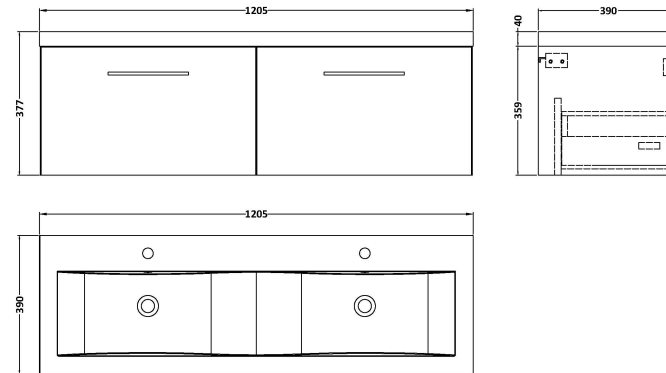

Sales Code: ARN822F

Description: 1200 Wh 2-Drawer Vanity & Double Basin

Packaging Details

Barcode: 5056462669922

Sales Code: NVF822

Description: 600 Single Drawer Unit (365 Deep)

Product Dimensions

Height (mm):	359
Width (mm):	600
Depth (mm):	383
Nett Weight (kg):	13

Packaging Dimensions

Height (mm):	391
Width (mm):	632
Depth (mm):	391
Gross Weight (kg):	13.5

Packaging Data

Box Colour:	Brown Cardboard Box - Printed
Box Qty:	0
Label Size:	0 x 0
Label Colour:	White Label
Label Qty:	2

Outer Box Dimensions (If Applicable)

Height (mm):	
Width (mm):	
Depth (mm):	
Gross Weight (kg):	
Barcode:	5056462660806

Product Details

Country of Origin:	China
Fitting Instruction:	No
CE Certification:	N/A
FSC Certified Materials:	Yes
Colour:	Satin Green
Construction Method:	Cam & Wood Dowel
Construction Type:	Rigid
Cabinet Finish:	MFC Painted Matt
Fascia Finish:	Mdf Painted Matt
Cabinet Thickness (mm):	16
Fascia Thickness (mm):	18
Drawer Included:	Yes
Drawer Type:	80mm High Metal S/C Inc Galler
No of Shelves:	0
Hinge Type:	Not Applicable
Hinge Included:	Not Applicable
Adjustable Legs:	No, Not Required
Fixings Included:	Yes
Handle Style:	Contemporary
Waste Shroud:	Yes
Handle Included:	Yes, Supplied
Handle Type:	D-Shape

Sales Code: CBM424

Description: Double Ceramic Basin 1208X392

Product Dimensions

Height (mm):	390
Width (mm):	1205
Depth (mm):	175
Nett Weight (kg):	27

Packaging Dimensions

Height (mm):	205
Width (mm):	1270
Depth (mm):	510
Gross Weight (kg):	27