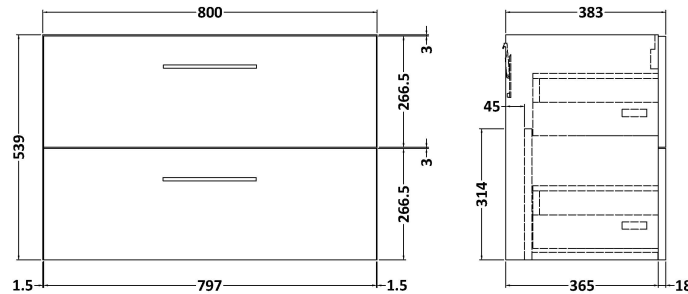

Sales Code: ARN626LSB

Description: 800 Wh 2-Drawer Vanity & Laminate Top

Packaging Details

Barcode: 5056462669311

Sales Code: NVF626N

Description: 800 Wh 2-Drawer Unit (365 Deep)

Product Dimensions

Height (mm):	540
Width (mm):	800
Depth (mm):	383
Nett Weight (kg):	33.5

Packaging Dimensions

Height (mm):	560
Width (mm):	820
Depth (mm):	405
Gross Weight (kg):	34

Packaging Data

Box Colour:	Brown Cardboard Box
Box Qty:	1
Label Size:	100 x 50
Label Colour:	White Label
Label Qty:	2

Sales Code: LSB800

Description: Laminate Worktop 805X390x22mm

Product Dimensions

Height (mm):	22
Width (mm):	805
Depth (mm):	390
Nett Weight (kg):	2.75

Packaging Dimensions

Height (mm):	25
Width (mm):	810
Depth (mm):	455
Gross Weight (kg):	2.75

Packaging Data

Box Colour:	Brown Cardboard Box
Box Qty:	1
Label Size:	100 x 50
Label Colour:	White Label
Label Qty:	1

Outer Box Dimensions (If Applicable)

Height (mm):	
Width (mm):	
Depth (mm):	
Gross Weight (kg):	
Barcode:	5056211874140