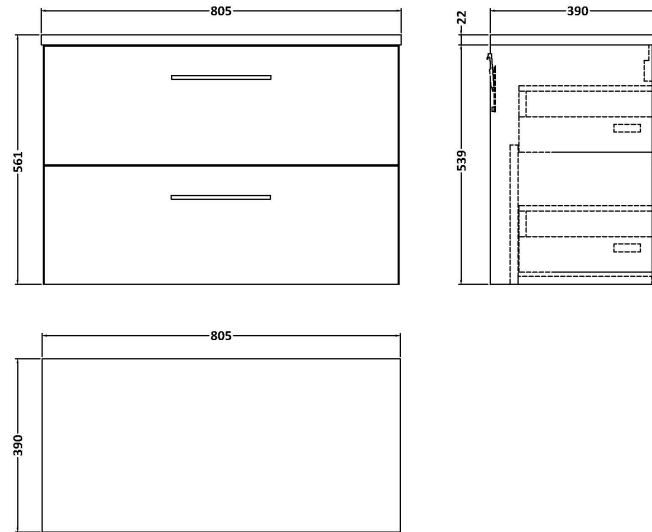

Sales Code: ARN626LSB

Description: 800 Wh 2-Drawer Vanity & Laminate Top

Packaging Details

Barcode: 5056462669311

Sales Code: NVF626N

Description: 800 Wh 2-Drawer Unit (365 Deep)

Product Dimensions

Height (mm):	540
Width (mm):	800
Depth (mm):	383
Nett Weight (kg):	33.5

Packaging Dimensions

Height (mm):	560
Width (mm):	820
Depth (mm):	405
Gross Weight (kg):	34

Packaging Data

Box Colour:	Brown Cardboard Box
Box Qty:	1
Label Size:	100 x 50
Label Colour:	White Label
Label Qty:	2

Sales Code: LSB800

Description: Laminate Worktop 805X390x22mm

Product Dimensions

Height (mm):	22
Width (mm):	805
Depth (mm):	390
Nett Weight (kg):	2.75

Packaging Dimensions

Height (mm):	25
Width (mm):	810
Depth (mm):	455
Gross Weight (kg):	2.75

Packaging Data

Box Colour:	Brown Cardboard Box
Box Qty:	1
Label Size:	100 x 50
Label Colour:	White Label
Label Qty:	1

Outer Box Dimensions (If Applicable)

Height (mm):	
Width (mm):	
Depth (mm):	
Gross Weight (kg):	
Barcode:	5056211874140