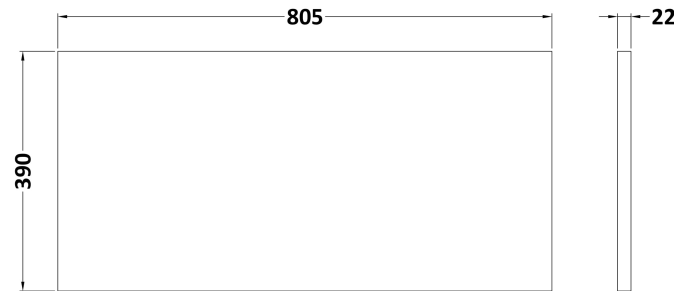

Packaging Dimensions

Height (mm):	560
Width (mm):	820
Depth (mm):	405
Gross Weight (kg):	34

Packaging Data

Box Colour:	Brown Cardboard Box
Box Qty:	1
Label Size:	100 x 50
Label Colour:	White Label
Label Qty:	2

Outer Box Dimensions (If Applicable)

Height (mm):	
Width (mm):	
Depth (mm):	
Gross Weight (kg):	
Barcode:	5056462660301

Product Details

Country of Origin:	United Kingdom
Fitting Instruction:	No
CE Certification:	N/A
FSC Certified Materials:	Yes
Colour:	Black Woodgrain
Construction Method:	Cam & Wood Dowel
Construction Type:	Rigid
Cabinet Finish:	MFC Textured Woodgrain
Fascia Finish:	MFC Textured Woodgrain
Cabinet Thickness (mm):	18
Fascia Thickness (mm):	18
Drawer Included:	Yes
Drawer Type:	80mm High Metal S/C Inc Galler
No of Shelves:	0
Hinge Type:	Not Applicable
Hinge Included:	Not Applicable
Adjustable Legs:	No, Not Required
Fixings Included:	Yes
Handle Style:	Contemporary
Waste Shroud:	Yes
Handle Included:	Yes, Supplied
Handle Type:	D-Shape

Sales Code: LSB800

Description: Laminate Worktop 805X390x22mm

Product Dimensions

Height (mm):	22
Width (mm):	805
Depth (mm):	390
Nett Weight (kg):	2.75

Packaging Dimensions

Height (mm):	25
Width (mm):	810
Depth (mm):	455
Gross Weight (kg):	2.75

Packaging Data

Box Colour:	Brown Cardboard Box
Box Qty:	1
Label Size:	100 x 50
Label Colour:	White Label
Label Qty:	1

Outer Box Dimensions (If Applicable)

Height (mm):	
Width (mm):	
Depth (mm):	
Gross Weight (kg):	
Barcode:	5056211874140