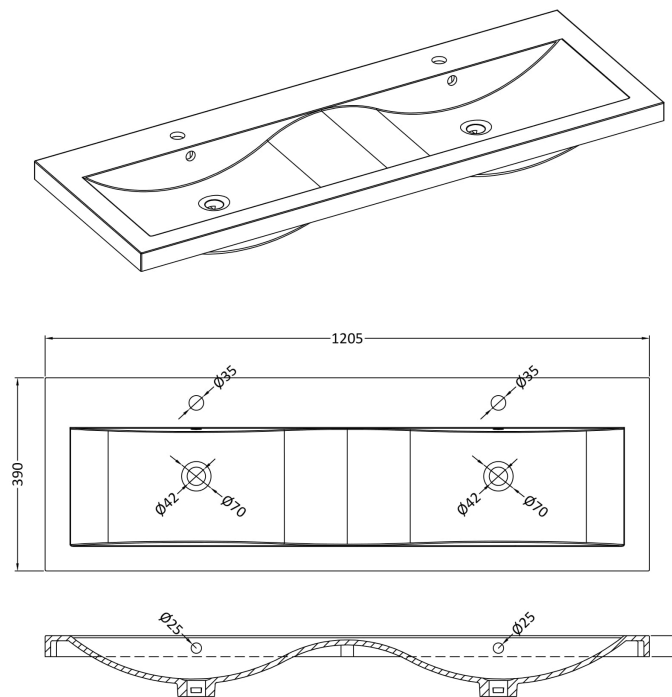

Sales Code: ARN2523F

Description: 1200 Wh 4-Door Vanity & Double Basin

Packaging Details

Barcode: 5056462670225

Sales Code: NVF2523

Description: 600 Wh 2-Door Unit (365 Deep)

Product Dimensions

Height (mm):	539
Width (mm):	600
Depth (mm):	383
Nett Weight (kg):	14.2

Packaging Dimensions

Height (mm):	560
Width (mm):	620
Depth (mm):	405
Gross Weight (kg):	14.7

Packaging Data

Box Colour:	Brown Cardboard Box
Box Qty:	1
Label Size:	100 x 50
Label Colour:	White Label
Label Qty:	2

Outer Box Dimensions (If Applicable)

Height (mm):	
Width (mm):	
Depth (mm):	
Gross Weight (kg):	
Barcode:	5056462660011

Product Details

Country of Origin:	United Kingdom
Fitting Instruction:	No
CE Certification:	N/A
FSC Certified Materials:	Yes
Colour:	Grey Vicenza Oak
Construction Method:	Cam & Wood Dowel
Construction Type:	Rigid
Cabinet Finish:	MFC Textured Woodgrain
Fascia Finish:	MFC Textured Woodgrain
Cabinet Thickness (mm):	18
Fascia Thickness (mm):	18
Drawer Included:	No
Drawer Type:	Not Applicable
No of Shelves:	0
Hinge Type:	95 Degree Clip-On Soft Close
Hinge Included:	Yes, Supplied
Adjustable Legs:	No, Not Required
Fixings Included:	Yes
Handle Style:	Contemporary
Waste Shroud:	No
Handle Included:	Yes, Supplied
Handle Type:	D-Shape

Sales Code: CBM424

Description: Double Ceramic Basin 1208X392

Product Dimensions

Height (mm):	390
Width (mm):	1205
Depth (mm):	175
Nett Weight (kg):	27

Packaging Dimensions

Height (mm):	205
Width (mm):	1270
Depth (mm):	510
Gross Weight (kg):	27