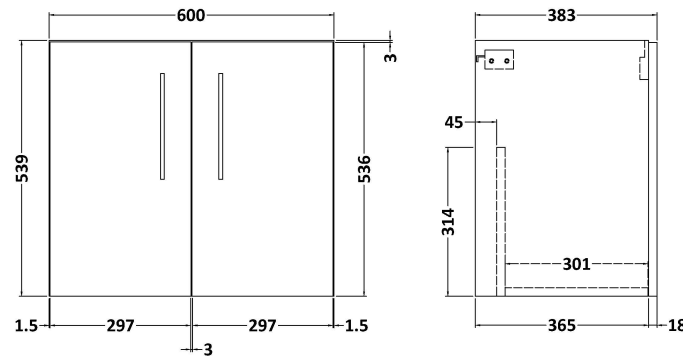

Sales Code: ARN2523F

Description: 1200 Wh 4-Door Vanity & Double Basin

Packaging Details

Barcode: 5056462670225

Sales Code: NVF2523

Description: 600 Wh 2-Door Unit (365 Deep)

Product Dimensions

Height (mm):	539
Width (mm):	600
Depth (mm):	383
Nett Weight (kg):	14.2

Packaging Dimensions

Height (mm):	560
Width (mm):	620
Depth (mm):	405
Gross Weight (kg):	14.7

Packaging Data

Box Colour:	Brown Cardboard Box
Box Qty:	1
Label Size:	100 x 50
Label Colour:	White Label
Label Qty:	2

Sales Code: CBM424

Description: Double Ceramic Basin 1208X392

Product Dimensions

Height (mm):	390
Width (mm):	1205
Depth (mm):	175
Nett Weight (kg):	27

Packaging Dimensions

Height (mm):	205
Width (mm):	1270
Depth (mm):	510
Gross Weight (kg):	27

Packaging Data

Box Colour:	Brown Cardboard Box - Printed
Box Qty:	1
Label Size:	100 x 50
Label Colour:	White Label
Label Qty:	2

Outer Box Dimensions (If Applicable)

Height (mm):	
Width (mm):	
Depth (mm):	
Gross Weight (kg):	
Barcode:	5056211875826