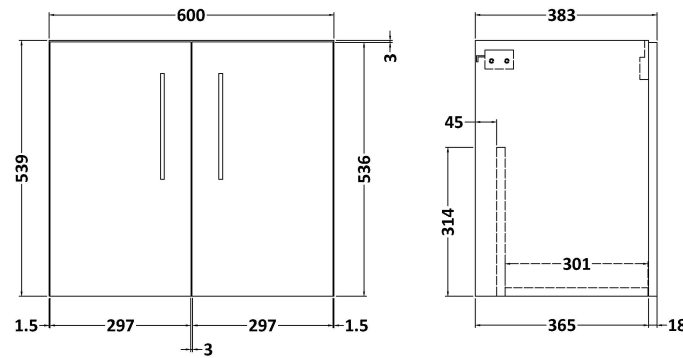

Sales Code: ARN823F

Description: 1200 Wh 4-Door Vanity & Double Basin

Packaging Details

Barcode: 5056462670133

Sales Code: NVF823

Description: 600 Wh 2-Door Unit (365 Deep)

Product Dimensions

Height (mm):	540
Width (mm):	600
Depth (mm):	383
Nett Weight (kg):	14.2

Packaging Dimensions

Height (mm):	560
Width (mm):	620
Depth (mm):	405
Gross Weight (kg):	14.7

Packaging Data

Box Colour:	Brown Cardboard Box - Printed
Box Qty:	0
Label Size:	0 x 0
Label Colour:	White Label
Label Qty:	2

Sales Code: CBM424

Description: Double Ceramic Basin 1208X392

Product Dimensions

Height (mm):	390
Width (mm):	1205
Depth (mm):	175
Nett Weight (kg):	27

Packaging Dimensions

Height (mm):	205
Width (mm):	1270
Depth (mm):	510
Gross Weight (kg):	27

Packaging Data

Box Colour:	Brown Cardboard Box - Printed
Box Qty:	1
Label Size:	100 x 50
Label Colour:	White Label
Label Qty:	2

Outer Box Dimensions (If Applicable)

Height (mm):	
Width (mm):	
Depth (mm):	
Gross Weight (kg):	
Barcode:	5056211875826