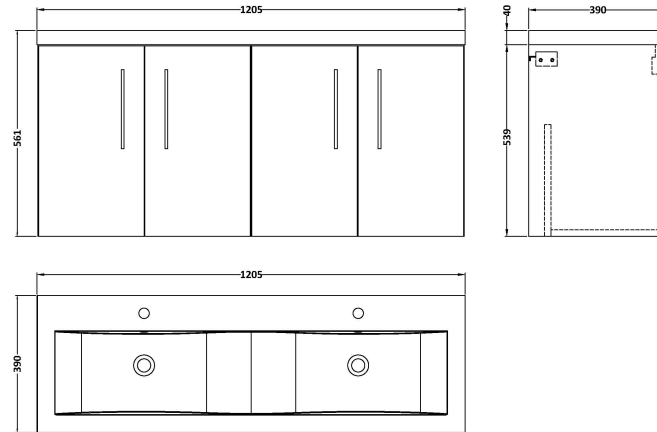

Sales Code: ARN823F

Description: 1200 Wh 4-Door Vanity & Double Basin

Packaging Details

Barcode: 5056462670133

Sales Code: NVF823

Description: 600 Wh 2-Door Unit (365 Deep)

Product Dimensions

Height (mm):	540
Width (mm):	600
Depth (mm):	383
Nett Weight (kg):	14.2

Packaging Dimensions

Height (mm):	560
Width (mm):	620
Depth (mm):	405
Gross Weight (kg):	14.7

Packaging Data

Box Colour:	Brown Cardboard Box - Printed
Box Qty:	0
Label Size:	0 x 0
Label Colour:	White Label
Label Qty:	2

Outer Box Dimensions (If Applicable)

Height (mm):	
Width (mm):	
Depth (mm):	
Gross Weight (kg):	
Barcode:	5056462658049

Product Details

Country of Origin:	China
Fitting Instruction:	No
CE Certification:	N/A
FSC Certified Materials:	Yes
Colour:	Satin Green
Construction Method:	Cam & Wood Dowel
Construction Type:	Rigid
Cabinet Finish:	MFC Painted Matt
Fascia Finish:	Mdf Painted Matt
Cabinet Thickness (mm):	16
Fascia Thickness (mm):	18
Drawer Included:	No
Drawer Type:	Not Applicable
No of Shelves:	0
Hinge Type:	95 Degree Soft Close
Hinge Included:	Yes, Supplied
Adjustable Legs:	No, Not Required
Fixings Included:	Yes
Handle Style:	Contemporary
Waste Shroud:	No
Handle Included:	Yes, Supplied
Handle Type:	D-Shape

Sales Code: CBM424

Description: Double Ceramic Basin 1208X392

Product Dimensions

Height (mm):	390
Width (mm):	1205
Depth (mm):	175
Nett Weight (kg):	27

Packaging Dimensions

Height (mm):	205
Width (mm):	1270
Depth (mm):	510
Gross Weight (kg):	27