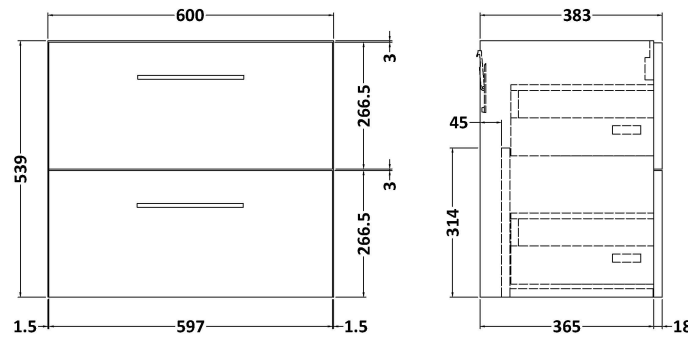

### Product Dimensions

Height (mm):	539
Width (mm):	600
Depth (mm):	383
Nett Weight (kg):	21.5

### Packaging Dimensions

Height (mm):	560
Width (mm):	520
Depth (mm):	405
Gross Weight (kg):	22

### Outer Box Dimensions (If Applicable)

Height (mm):	
Width (mm):	
Depth (mm):	
Gross Weight (kg):	
Barcode:	5056462660028

Sales Code: CBM424

Description: Double Ceramic Basin 1208X392

**Product Dimensions**

Height (mm):	390
Width (mm):	1205
Depth (mm):	175
Nett Weight (kg):	27

**Packaging Dimensions**

Height (mm):	205
Width (mm):	1270
Depth (mm):	510
Gross Weight (kg):	27