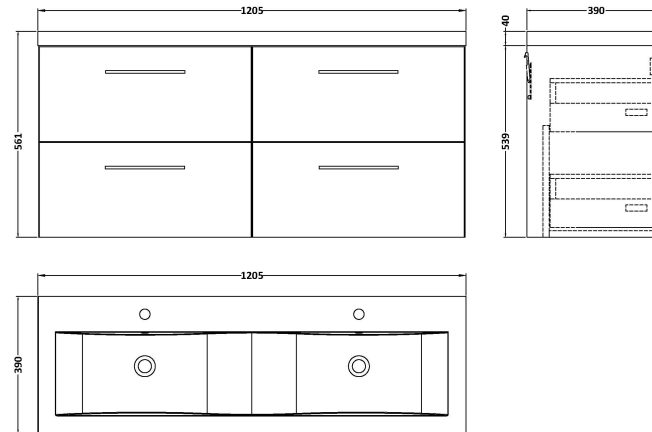

Sales Code: ARN2524F

Description: 1200 Wh 4-Drawer Vanity & Double Basin

Packaging Details

Barcode: 5056462670430