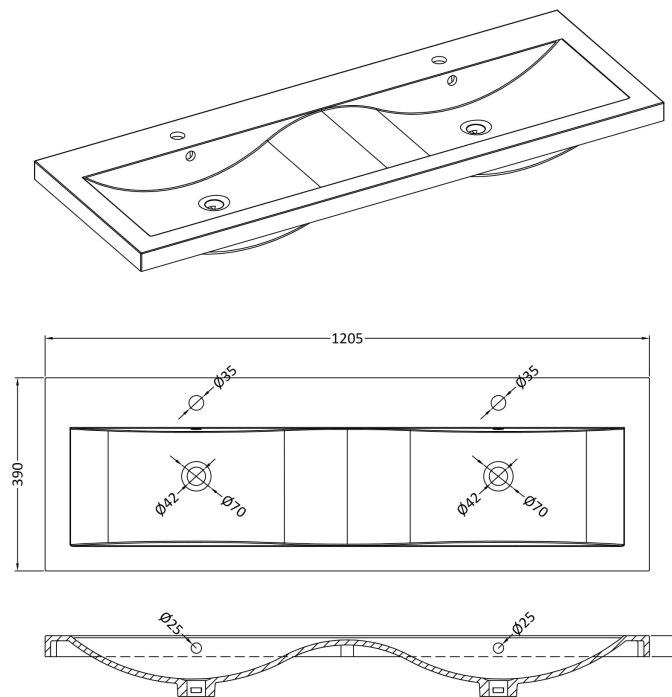

### Product Dimensions

Height (mm):	539
Width (mm):	600
Depth (mm):	383
Nett Weight (kg):	21.5

### Packaging Dimensions

Height (mm):	560
Width (mm):	520
Depth (mm):	405
Gross Weight (kg):	22

### Outer Box Dimensions (If Applicable)

Height (mm):	
Width (mm):	
Depth (mm):	
Gross Weight (kg):	
Barcode:	5056462660028

Sales Code: CBM424

Description: Double Ceramic Basin 1208X392

**Product Dimensions**

Height (mm):	390
Width (mm):	1205
Depth (mm):	175
Nett Weight (kg):	27

**Packaging Dimensions**

Height (mm):	205
Width (mm):	1270
Depth (mm):	510
Gross Weight (kg):	27