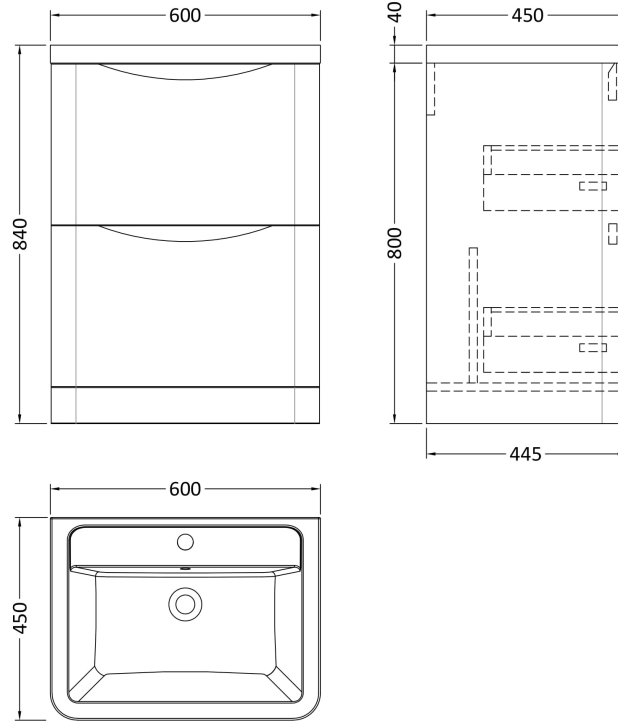

Sales Code: LUN201A

Description: 600 F/S 2-Drawer Unit & Ceramic Basin

Packaging Details

Barcode: 5056462644172

Sales Code: SML233

Description: 600 F/S 2-Drawer Unit

Product Dimensions

Height (mm):	800
Width (mm):	596
Depth (mm):	445
Nett Weight (kg):	33.5

Packaging Dimensions

Height (mm):	840
Width (mm):	640
Depth (mm):	480
Gross Weight (kg):	34

Packaging Data

Box Colour:	Brown Cardboard Box - Printed
Box Qty:	1
Label Size:	100 x 50
Label Colour:	White Label
Label Qty:	2

Sales Code: CBM003

Description: Ceramic Basin 600X450

Product Dimensions

Height (mm):	450
Width (mm):	600
Depth (mm):	157
Nett Weight (kg):	12.82

Packaging Dimensions

Height (mm):	470
Width (mm):	640
Depth (mm):	167
Gross Weight (kg):	12.82

Packaging Data

Box Colour:	Brown Cardboard Box - Printed
Box Qty:	1
Label Size:	100 x 50
Label Colour:	White Label
Label Qty:	2

Outer Box Dimensions (If Applicable)

Height (mm):	
Width (mm):	
Depth (mm):	
Gross Weight (kg):	
Barcode:	5056211875789