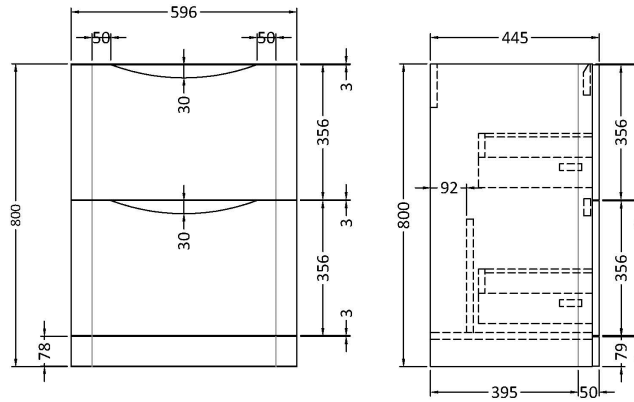

Sales Code: LUN201A

Description: 600 F/S 2-Drawer Unit & Ceramic Basin

Packaging Details

Barcode: 5056462644172

Sales Code: SML233

Description: 600 F/S 2-Drawer Unit

Product Dimensions

Height (mm):	800
Width (mm):	596
Depth (mm):	445
Nett Weight (kg):	33.5

Packaging Dimensions

Height (mm):	840
Width (mm):	640
Depth (mm):	480
Gross Weight (kg):	34

Packaging Data

Box Colour:	Brown Cardboard Box - Printed
Box Qty:	1
Label Size:	100 x 50
Label Colour:	White Label
Label Qty:	2

Outer Box Dimensions (If Applicable)

Height (mm):	
Width (mm):	
Depth (mm):	
Gross Weight (kg):	
Barcode:	5056462694429

Product Details

Country of Origin:	China
Fitting Instruction:	No
CE Certification:	N/A
FSC Certified Materials:	Yes
Colour:	Satin Grey
Construction Method:	Cam & Wood Dowel
Construction Type:	Rigid
Cabinet Finish:	MFC Painted Matt
Fascia Finish:	Mdf Painted Matt
Cabinet Thickness (mm):	18
Fascia Thickness (mm):	18
Drawer Included:	Yes
Drawer Type:	80mm High Metal S/C Inc Galler
No of Shelves:	Not Applicable
Hinge Type:	Not Applicable
Hinge Included:	Not Applicable
Adjustable Legs:	No
Fixings Included:	Yes
Handle Style:	Contemporary
Waste Shroud:	Yes
Handle Included:	Yes
Handle Type:	Inset

Sales Code: CBM003

Description: Ceramic Basin 600X450

Product Dimensions

Height (mm):	450
Width (mm):	600
Depth (mm):	157
Nett Weight (kg):	12.82

Packaging Dimensions

Height (mm):	470
Width (mm):	640
Depth (mm):	167
Gross Weight (kg):	12.82