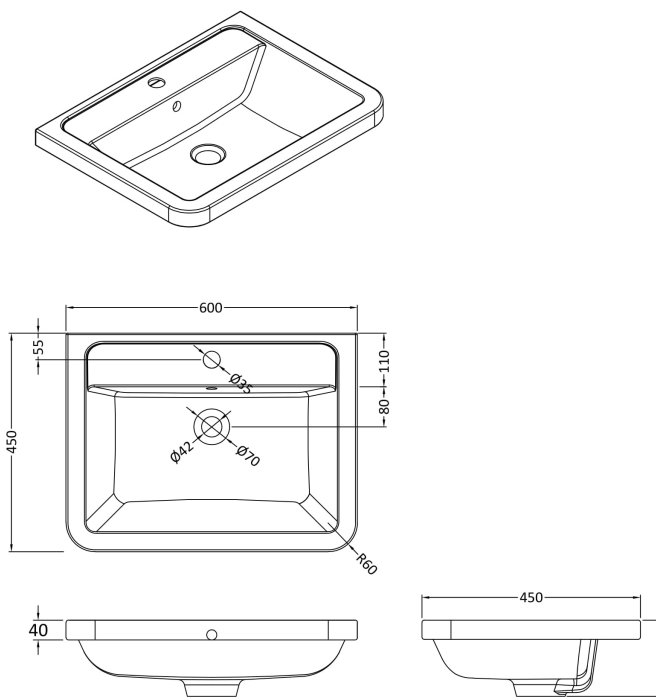

Sales Code: LUN201A

Description: 600 F/S 2-Drawer Unit & Ceramic Basin

Packaging Details

Barcode: 5056462644172

Sales Code: SML233

Description: 600 F/S 2-Drawer Unit

Product Dimensions

Height (mm):	800
Width (mm):	596
Depth (mm):	445
Nett Weight (kg):	33.5

Packaging Dimensions

Height (mm):	840
Width (mm):	640
Depth (mm):	480
Gross Weight (kg):	34

Packaging Data

Box Colour:	Brown Cardboard Box - Printed
Box Qty:	1
Label Size:	100 x 50
Label Colour:	White Label
Label Qty:	2

Outer Box Dimensions (If Applicable)

Height (mm):	
Width (mm):	
Depth (mm):	
Gross Weight (kg):	
Barcode:	5056462694429

Product Details

Country of Origin:	China
Fitting Instruction:	No
CE Certification:	N/A
FSC Certified Materials:	Yes
Colour:	Satin Grey
Construction Method:	Cam & Wood Dowel
Construction Type:	Rigid
Cabinet Finish:	MFC Painted Matt
Fascia Finish:	Mdf Painted Matt
Cabinet Thickness (mm):	18
Fascia Thickness (mm):	18
Drawer Included:	Yes
Drawer Type:	80mm High Metal S/C Inc Galler
No of Shelves:	Not Applicable
Hinge Type:	Not Applicable
Hinge Included:	Not Applicable
Adjustable Legs:	No
Fixings Included:	Yes
Handle Style:	Contemporary
Waste Shroud:	Yes
Handle Included:	Yes
Handle Type:	Inset

Sales Code: CBM003

Description: Ceramic Basin 600X450

Product Dimensions

Height (mm):	450
Width (mm):	600
Depth (mm):	157
Nett Weight (kg):	12.82

Packaging Dimensions

Height (mm):	470
Width (mm):	640
Depth (mm):	167
Gross Weight (kg):	12.82