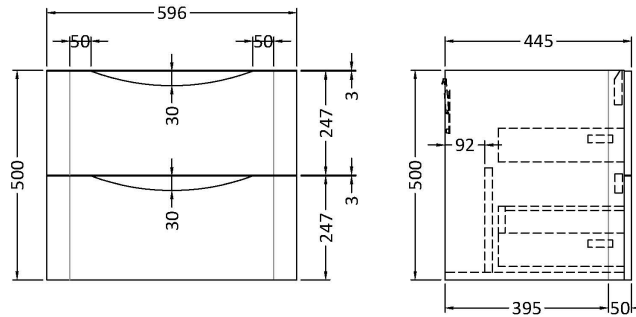

Sales Code: LUN302A

Description: 600 W/H 2-Drawer Unit & Ceramic Basin

Packaging Details

Barcode: 5056462645803

Sales Code: SML393

Description: 600 W/H 2-Drawer Unit

Product Dimensions

Height (mm):	500
Width (mm):	596
Depth (mm):	445
Nett Weight (kg):	26.5

Packaging Dimensions

Height (mm):	540
Width (mm):	640
Depth (mm):	480
Gross Weight (kg):	27

Packaging Data

Box Colour:	Brown Cardboard Box - Printed
Box Qty:	1
Label Size:	100 x 50
Label Colour:	White Label
Label Qty:	2

Outer Box Dimensions (If Applicable)

Height (mm):	
Width (mm):	
Depth (mm):	
Gross Weight (kg):	
Barcode:	5056462694535

Product Details

Country of Origin:	China
Fitting Instruction:	No
CE Certification:	N/A
FSC Certified Materials:	Yes
Colour:	Satin Blue
Construction Method:	Cam & Wood Dowel
Construction Type:	Rigid
Cabinet Finish:	MFC Painted Matt
Fascia Finish:	Mdf Painted Matt
Cabinet Thickness (mm):	18
Fascia Thickness (mm):	18
Drawer Included:	Yes
Drawer Type:	80mm High Metal S/C Inc Galler
No of Shelves:	0
Hinge Type:	Not Applicable
Hinge Included:	Not Applicable
Adjustable Legs:	No
Fixings Included:	Yes
Handle Style:	Contemporary
Waste Shroud:	Yes
Handle Included:	Yes
Handle Type:	Inset

Sales Code: CBM003

Description: Ceramic Basin 600X450

Product Dimensions

Height (mm):	450
Width (mm):	600
Depth (mm):	157
Nett Weight (kg):	12.82

Packaging Dimensions

Height (mm):	470
Width (mm):	640
Depth (mm):	167
Gross Weight (kg):	12.82