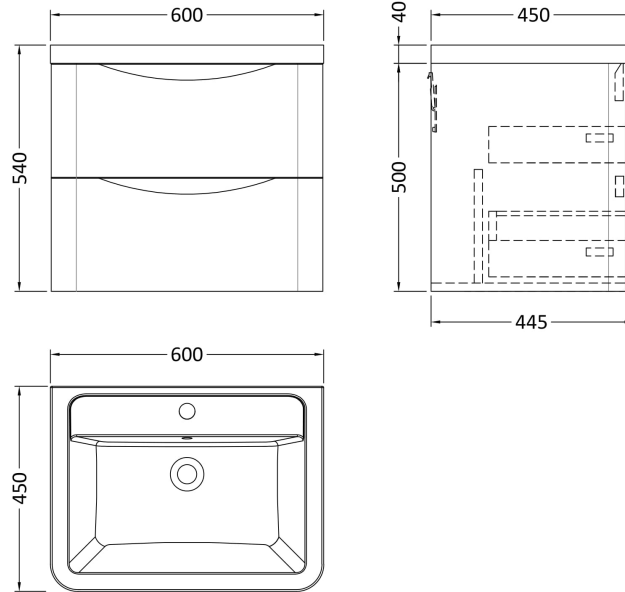

Sales Code: LUN302A

Description: 600 W/H 2-Drawer Unit & Ceramic Basin

Packaging Details

Barcode: 5056462645803

Sales Code: SML393

Description: 600 W/H 2-Drawer Unit

Product Dimensions

Height (mm):	500
Width (mm):	596
Depth (mm):	445
Nett Weight (kg):	26.5

Packaging Dimensions

Height (mm):	540
Width (mm):	640
Depth (mm):	480
Gross Weight (kg):	27

Packaging Data

Box Colour:	Brown Cardboard Box - Printed
Box Qty:	1
Label Size:	100 x 50
Label Colour:	White Label
Label Qty:	2

Sales Code: CBM003

Description: Ceramic Basin 600X450

Product Dimensions

Height (mm):	450
Width (mm):	600
Depth (mm):	157
Nett Weight (kg):	12.82

Packaging Dimensions

Height (mm):	470
Width (mm):	640
Depth (mm):	167
Gross Weight (kg):	12.82

Packaging Data

Box Colour:	Brown Cardboard Box - Printed
Box Qty:	1
Label Size:	100 x 50
Label Colour:	White Label
Label Qty:	2

Outer Box Dimensions (If Applicable)

Height (mm):	
Width (mm):	
Depth (mm):	
Gross Weight (kg):	
Barcode:	5056211875789