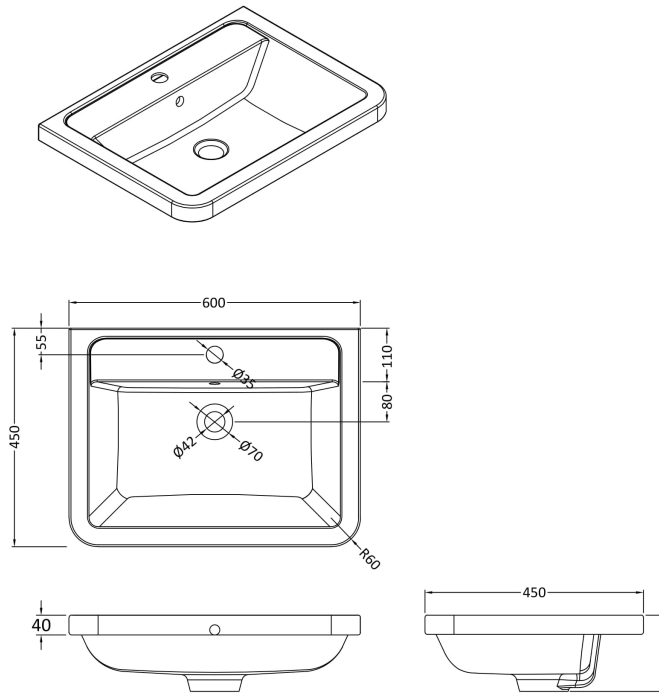

Packaging Dimensions

Height (mm):	540
Width (mm):	640
Depth (mm):	480
Gross Weight (kg):	27

Packaging Data

Box Colour:	Brown Cardboard Box - Printed
Box Qty:	1
Label Size:	100 x 50
Label Colour:	White Label
Label Qty:	2

Outer Box Dimensions (If Applicable)

Height (mm):	
Width (mm):	
Depth (mm):	
Gross Weight (kg):	
Barcode:	5056462694535

Product Details

Country of Origin:	China
Fitting Instruction:	No
CE Certification:	N/A
FSC Certified Materials:	Yes
Colour:	Satin Blue
Construction Method:	Cam & Wood Dowel
Construction Type:	Rigid
Cabinet Finish:	MFC Painted Matt
Fascia Finish:	Mdf Painted Matt
Cabinet Thickness (mm):	18
Fascia Thickness (mm):	18
Drawer Included:	Yes
Drawer Type:	80mm High Metal S/C Inc Galler
No of Shelves:	0
Hinge Type:	Not Applicable
Hinge Included:	Not Applicable
Adjustable Legs:	No
Fixings Included:	Yes
Handle Style:	Contemporary
Waste Shroud:	Yes
Handle Included:	Yes
Handle Type:	Inset

Sales Code: CBM003

Description: Ceramic Basin 600X450

Product Dimensions

Height (mm):	450
Width (mm):	600
Depth (mm):	157
Nett Weight (kg):	12.82

Packaging Dimensions

Height (mm):	470
Width (mm):	640
Depth (mm):	167
Gross Weight (kg):	12.82

Packaging Data

Box Colour:	Brown Cardboard Box - Printed
Box Qty:	1
Label Size:	100 x 50
Label Colour:	White Label
Label Qty:	2

Outer Box Dimensions (If Applicable)

Height (mm):	
Width (mm):	
Depth (mm):	
Gross Weight (kg):	
Barcode:	5056211875789