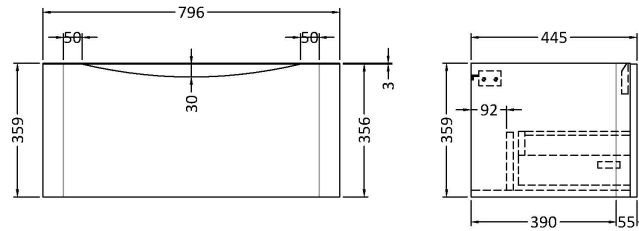

Sales Code: LUN1406A

Description: 800 W/H 1-Drawer Unit & Ceramic Basin

Packaging Details

Barcode: 5056462646015

Sales Code: SML1496

Description: 800 W/H Single Drawer Unit

Product Dimensions

Height (mm):	359
Width (mm):	796
Depth (mm):	445
Nett Weight (kg):	26.5

Packaging Dimensions

Height (mm):	400
Width (mm):	840
Depth (mm):	480
Gross Weight (kg):	27

Packaging Data

Box Colour:	Brown Cardboard Box - Printed
Box Qty:	1
Label Size:	100 x 50
Label Colour:	White Label
Label Qty:	2

Sales Code: CBM005

Description: Ceramic Basin 800X450

Product Dimensions

Height (mm):	450
Width (mm):	800
Depth (mm):	157
Nett Weight (kg):	18.12

Packaging Dimensions

Height (mm):	470
Width (mm):	840
Depth (mm):	167
Gross Weight (kg):	18.12

Packaging Data

Box Colour:	Brown Cardboard Box - Printed
Box Qty:	1
Label Size:	100 x 50
Label Colour:	White Label
Label Qty:	2

Outer Box Dimensions (If Applicable)

Height (mm):	
Width (mm):	
Depth (mm):	
Gross Weight (kg):	
Barcode:	5056211875802