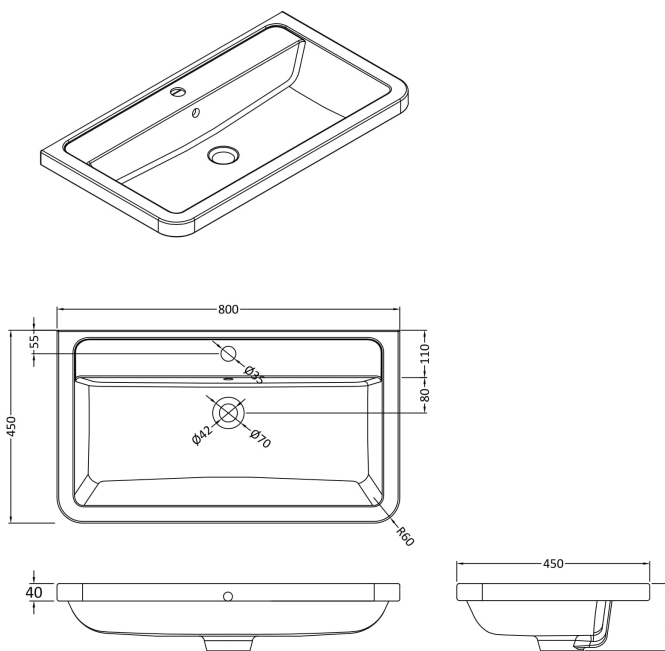

Packaging Dimensions

Height (mm):	400
Width (mm):	840
Depth (mm):	480
Gross Weight (kg):	27

Packaging Data

Box Colour:	Brown Cardboard Box - Printed
Box Qty:	1
Label Size:	100 x 50
Label Colour:	White Label
Label Qty:	2

Outer Box Dimensions (If Applicable)

Height (mm):	
Width (mm):	
Depth (mm):	
Gross Weight (kg):	
Barcode:	5056462694658

Product Details

Country of Origin:	China
Fitting Instruction:	No
CE Certification:	N/A
FSC Certified Materials:	Yes
Colour:	Satin Anthracite
Construction Method:	Cam & Wood Dowel
Construction Type:	Rigid
Cabinet Finish:	MFC Painted Matt
Fascia Finish:	Mdf Painted Matt
Cabinet Thickness (mm):	18
Fascia Thickness (mm):	18
Drawer Included:	Yes
Drawer Type:	80mm High Metal S/C Inc Galler
No of Shelves:	0
Hinge Type:	Not Applicable
Hinge Included:	Not Applicable
Adjustable Legs:	No
Fixings Included:	Yes
Handle Style:	Contemporary
Waste Shroud:	Yes
Handle Included:	Yes
Handle Type:	Inset

Sales Code: CBM005

Description: Ceramic Basin 800X450

Product Dimensions

Height (mm):	450
Width (mm):	800
Depth (mm):	157
Nett Weight (kg):	18.12

Packaging Dimensions

Height (mm):	470
Width (mm):	840
Depth (mm):	167
Gross Weight (kg):	18.12

Packaging Data

Box Colour:	Brown Cardboard Box - Printed
Box Qty:	1
Label Size:	100 x 50
Label Colour:	White Label
Label Qty:	2

Outer Box Dimensions (If Applicable)

Height (mm):	
Width (mm):	
Depth (mm):	
Gross Weight (kg):	
Barcode:	5056211875802