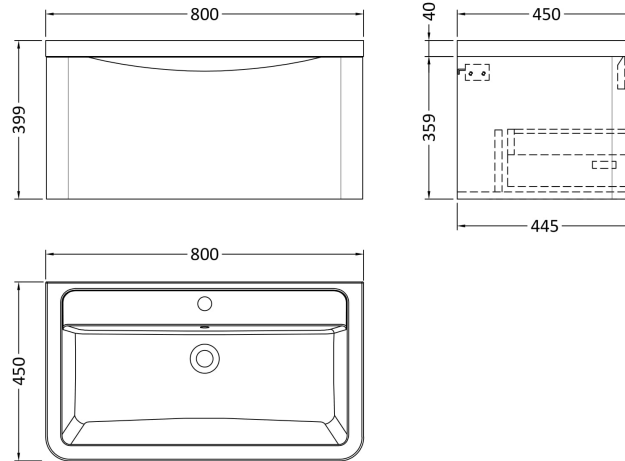

Sales Code: LUN1406A

Description: 800 W/H 1-Drawer Unit & Ceramic Basin

Packaging Details

Barcode: 5056462646015

Sales Code: SML1496

Description: 800 W/H Single Drawer Unit

Product Dimensions

Height (mm):	359
Width (mm):	796
Depth (mm):	445
Nett Weight (kg):	26.5

Packaging Dimensions

Height (mm):	400
Width (mm):	840
Depth (mm):	480
Gross Weight (kg):	27

Packaging Data

Box Colour:	Brown Cardboard Box - Printed
Box Qty:	1
Label Size:	100 x 50
Label Colour:	White Label
Label Qty:	2

Outer Box Dimensions (If Applicable)

Height (mm):	
Width (mm):	
Depth (mm):	
Gross Weight (kg):	
Barcode:	5056462694658

Product Details

Country of Origin:	China
Fitting Instruction:	No
CE Certification:	N/A
FSC Certified Materials:	Yes
Colour:	Satin Anthracite
Construction Method:	Cam & Wood Dowel
Construction Type:	Rigid
Cabinet Finish:	MFC Painted Matt
Fascia Finish:	Mdf Painted Matt
Cabinet Thickness (mm):	18
Fascia Thickness (mm):	18
Drawer Included:	Yes
Drawer Type:	80mm High Metal S/C Inc Galler
No of Shelves:	0
Hinge Type:	Not Applicable
Hinge Included:	Not Applicable
Adjustable Legs:	No
Fixings Included:	Yes
Handle Style:	Contemporary
Waste Shroud:	Yes
Handle Included:	Yes
Handle Type:	Inset

Sales Code: CBM005

Description: Ceramic Basin 800X450

Product Dimensions

Height (mm):	450
Width (mm):	800
Depth (mm):	157
Nett Weight (kg):	18.12

Packaging Dimensions

Height (mm):	470
Width (mm):	840
Depth (mm):	167
Gross Weight (kg):	18.12