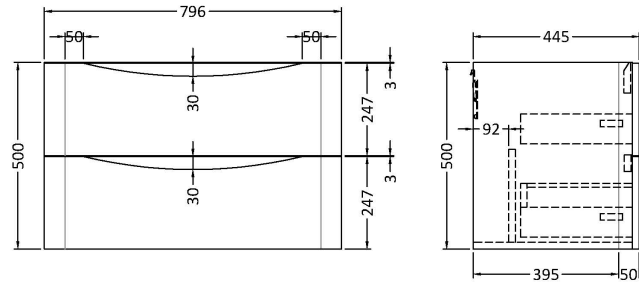

Sales Code: LUN304A

Description: 800 W/H 2-Drawer Unit & Ceramic Basin

Packaging Details

Barcode: 5056462646046

Sales Code: SML395

Description: 800 W/H 2-Drawer Unit

Product Dimensions

Height (mm):	500
Width (mm):	796
Depth (mm):	445
Nett Weight (kg):	31.5

Packaging Dimensions

Height (mm):	540
Width (mm):	840
Depth (mm):	480
Gross Weight (kg):	32

Packaging Data

Box Colour:	Brown Cardboard Box - Printed
Box Qty:	1
Label Size:	100 x 50
Label Colour:	White Label
Label Qty:	2

Outer Box Dimensions (If Applicable)

Height (mm):	
Width (mm):	
Depth (mm):	
Gross Weight (kg):	
Barcode:	5056462694689

Product Details

Country of Origin:	China
Fitting Instruction:	No
CE Certification:	N/A
FSC Certified Materials:	Yes
Colour:	Satin Blue
Construction Method:	Cam & Wood Dowel
Construction Type:	Rigid
Cabinet Finish:	MFC Painted Matt
Fascia Finish:	Mdf Painted Matt
Cabinet Thickness (mm):	18
Fascia Thickness (mm):	18
Drawer Included:	Yes
Drawer Type:	80mm High Metal S/C Inc Galler
No of Shelves:	0
Hinge Type:	Not Applicable
Hinge Included:	Not Applicable
Adjustable Legs:	No
Fixings Included:	Yes
Handle Style:	Contemporary
Waste Shroud:	Yes
Handle Included:	Yes
Handle Type:	Inset

Sales Code: CBM005

Description: Ceramic Basin 800X450

Product Dimensions

Height (mm):	450
Width (mm):	800
Depth (mm):	157
Nett Weight (kg):	18.12

Packaging Dimensions

Height (mm):	470
Width (mm):	840
Depth (mm):	167
Gross Weight (kg):	18.12