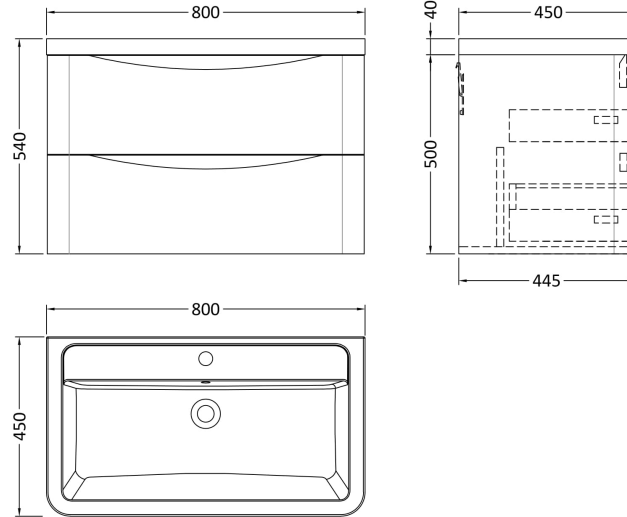

Sales Code: LUN304A

Description: 800 W/H 2-Drawer Unit & Ceramic Basin

Packaging Details

Barcode: 5056462646046

Sales Code: SML395

Description: 800 W/H 2-Drawer Unit

Product Dimensions

Height (mm):	500
Width (mm):	796
Depth (mm):	445
Nett Weight (kg):	31.5

Packaging Dimensions

Height (mm):	540
Width (mm):	840
Depth (mm):	480
Gross Weight (kg):	32

Packaging Data

Box Colour:	Brown Cardboard Box - Printed
Box Qty:	1
Label Size:	100 x 50
Label Colour:	White Label
Label Qty:	2

Outer Box Dimensions (If Applicable)

Height (mm):	
Width (mm):	
Depth (mm):	
Gross Weight (kg):	
Barcode:	5056462694689

Product Details

Country of Origin:	China
Fitting Instruction:	No
CE Certification:	N/A
FSC Certified Materials:	Yes
Colour:	Satin Blue
Construction Method:	Cam & Wood Dowel
Construction Type:	Rigid
Cabinet Finish:	MFC Painted Matt
Fascia Finish:	Mdf Painted Matt
Cabinet Thickness (mm):	18
Fascia Thickness (mm):	18
Drawer Included:	Yes
Drawer Type:	80mm High Metal S/C Inc Galler
No of Shelves:	0
Hinge Type:	Not Applicable
Hinge Included:	Not Applicable
Adjustable Legs:	No
Fixings Included:	Yes
Handle Style:	Contemporary
Waste Shroud:	Yes
Handle Included:	Yes
Handle Type:	Inset

Sales Code: CBM005

Description: Ceramic Basin 800X450

Product Dimensions

Height (mm):	450
Width (mm):	800
Depth (mm):	157
Nett Weight (kg):	18.12

Packaging Dimensions

Height (mm):	470
Width (mm):	840
Depth (mm):	167
Gross Weight (kg):	18.12