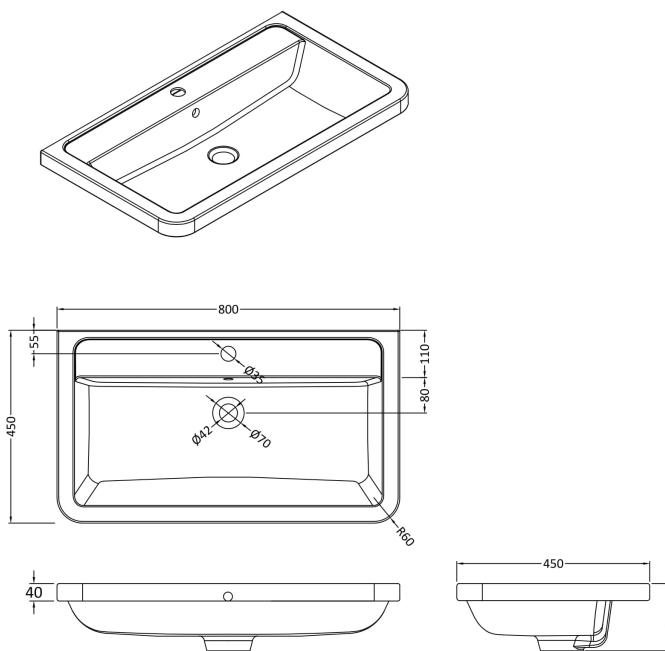

Sales Code: LUN304A

Description: 800 W/H 2-Drawer Unit & Ceramic Basin

Packaging Details

Barcode: 5056462646046

Sales Code: SML395

Description: 800 W/H 2-Drawer Unit

Product Dimensions

Height (mm):	500
Width (mm):	796
Depth (mm):	445
Nett Weight (kg):	31.5

Packaging Dimensions

Height (mm):	540
Width (mm):	840
Depth (mm):	480
Gross Weight (kg):	32

Packaging Data

Box Colour:	Brown Cardboard Box - Printed
Box Qty:	1
Label Size:	100 x 50
Label Colour:	White Label
Label Qty:	2

Outer Box Dimensions (If Applicable)

Height (mm):	
Width (mm):	
Depth (mm):	
Gross Weight (kg):	
Barcode:	5056462694689

Product Details

Country of Origin:	China
Fitting Instruction:	No
CE Certification:	N/A
FSC Certified Materials:	Yes
Colour:	Satin Blue
Construction Method:	Cam & Wood Dowel
Construction Type:	Rigid
Cabinet Finish:	MFC Painted Matt
Fascia Finish:	Mdf Painted Matt
Cabinet Thickness (mm):	18
Fascia Thickness (mm):	18
Drawer Included:	Yes
Drawer Type:	80mm High Metal S/C Inc Galler
No of Shelves:	0
Hinge Type:	Not Applicable
Hinge Included:	Not Applicable
Adjustable Legs:	No
Fixings Included:	Yes
Handle Style:	Contemporary
Waste Shroud:	Yes
Handle Included:	Yes
Handle Type:	Inset

Sales Code: CBM005

Description: Ceramic Basin 800X450

Product Dimensions

Height (mm):	450
Width (mm):	800
Depth (mm):	157
Nett Weight (kg):	18.12

Packaging Dimensions

Height (mm):	470
Width (mm):	840
Depth (mm):	167
Gross Weight (kg):	18.12