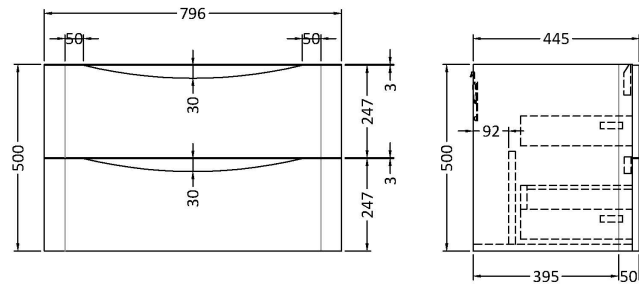

### Product Dimensions

Height (mm):	500
Width (mm):	796
Depth (mm):	445
Nett Weight (kg):	31.5

### Packaging Dimensions

Height (mm):	540
Width (mm):	840
Depth (mm):	480
Gross Weight (kg):	32

### Outer Box Dimensions (If Applicable)

Height (mm):	
Width (mm):	
Depth (mm):	
Gross Weight (kg):	
Barcode:	5056462694696

### Product Dimensions

Height (mm):	450
Width (mm):	800
Depth (mm):	157
Nett Weight (kg):	18.12