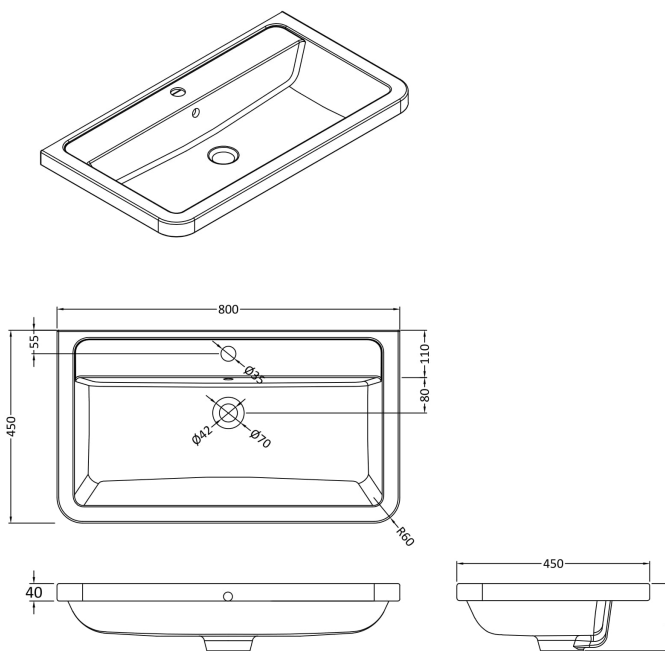

### Product Dimensions

Height (mm):	500
Width (mm):	796
Depth (mm):	445
Nett Weight (kg):	31.5

### Packaging Dimensions

Height (mm):	540
Width (mm):	840
Depth (mm):	480
Gross Weight (kg):	32

### Outer Box Dimensions (If Applicable)

Height (mm):	
Width (mm):	
Depth (mm):	
Gross Weight (kg):	
Barcode:	5056462694696

### Product Dimensions

Height (mm):	450
Width (mm):	800
Depth (mm):	157
Nett Weight (kg):	18.12