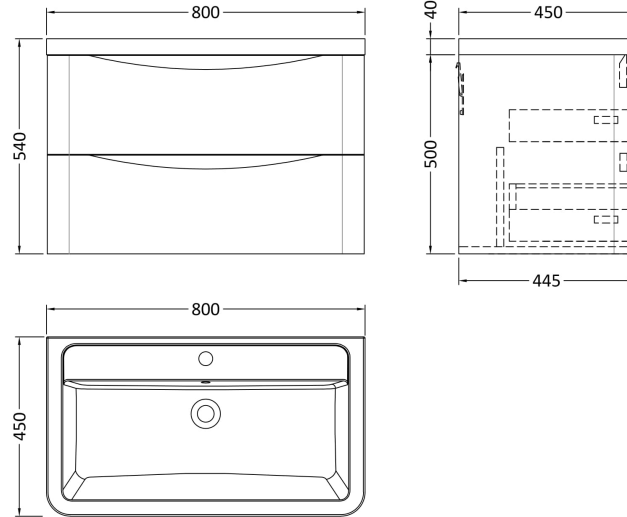

Sales Code: LUN804A

Description: 800 W/H 2-Drawer Unit & Ceramic Basin

Packaging Details

Barcode: 5056462646053