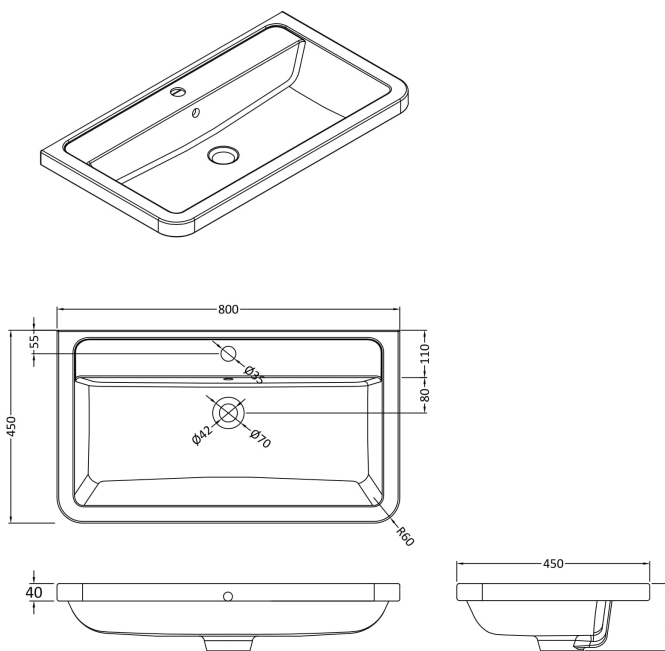

### Product Dimensions

Height (mm):	500
Width (mm):	796
Depth (mm):	445
Nett Weight (kg):	31.5

### Packaging Dimensions

Height (mm):	540
Width (mm):	840
Depth (mm):	480
Gross Weight (kg):	32

### Outer Box Dimensions (If Applicable)

Height (mm):	
Width (mm):	
Depth (mm):	
Gross Weight (kg):	
Barcode:	5056462694702

### Product Dimensions

Height (mm):	450
Width (mm):	800
Depth (mm):	157
Nett Weight (kg):	18.12