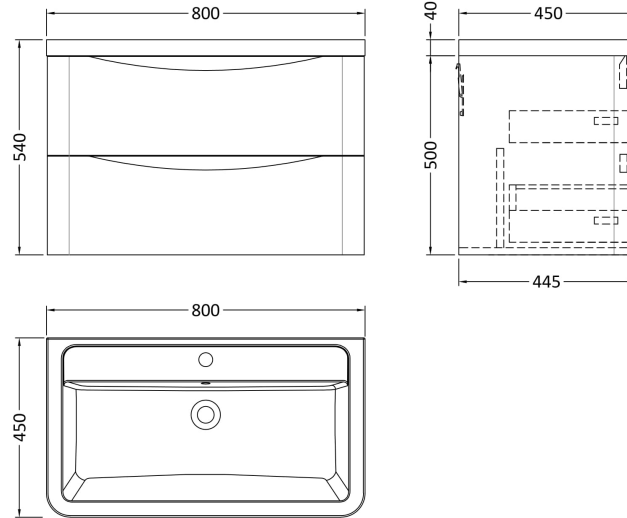

Sales Code: LUN1404A

Description: 800 W/H 2-Drawer Unit & Ceramic Basin

Packaging Details

Barcode: 5056462646060