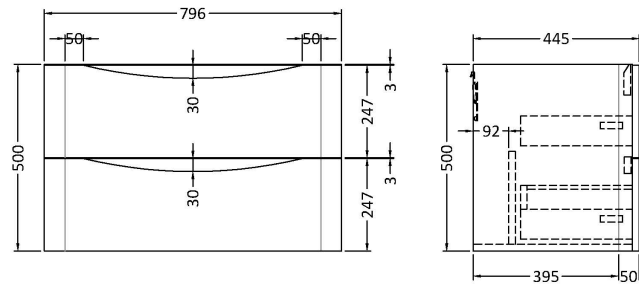

### Product Dimensions

Height (mm):	500
Width (mm):	796
Depth (mm):	445
Nett Weight (kg):	31.5

### Packaging Dimensions

Height (mm):	540
Width (mm):	840
Depth (mm):	480
Gross Weight (kg):	32

### Product Dimensions

Height (mm):	450
Width (mm):	800
Depth (mm):	157
Nett Weight (kg):	18.12

### Packaging Dimensions

Height (mm):	470
Width (mm):	840
Depth (mm):	167
Gross Weight (kg):	18.12