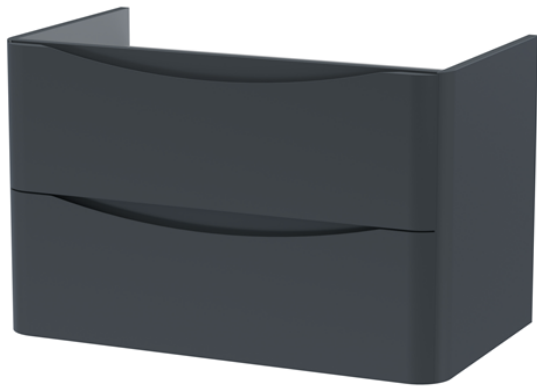

**Sales Code:** LUN1404A

**Description:** 800 W/H 2-Drawer Unit & Ceramic Basin

### Packaging Details

Barcode: 5056462646060

Sales Code: SML1495

Description: 800 W/H 2-Drawer Unit

### Product Dimensions

Height (mm):	500
Width (mm):	796
Depth (mm):	445
Nett Weight (kg):	31.5