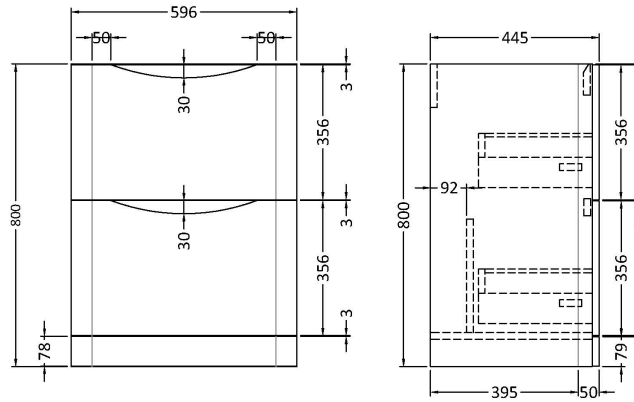

### Product Dimensions

Height (mm):	800
Width (mm):	596
Depth (mm):	445
Nett Weight (kg):	33.5

### Packaging Dimensions

Height (mm):	840
Width (mm):	640
Depth (mm):	480
Gross Weight (kg):	34

### Outer Box Dimensions (If Applicable)

Height (mm):	
Width (mm):	
Depth (mm):	
Gross Weight (kg):	
Barcode:	5056462694436

### Product Dimensions

Height (mm):	450
Width (mm):	600
Depth (mm):	157
Nett Weight (kg):	12.82