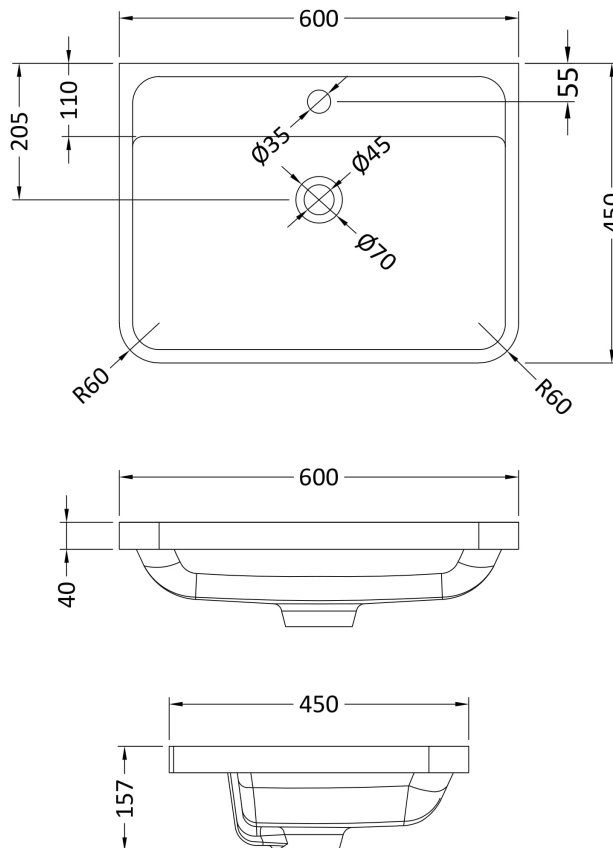

### Product Dimensions

Height (mm):	800
Width (mm):	596
Depth (mm):	445
Nett Weight (kg):	33.5

### Packaging Dimensions

Height (mm):	840
Width (mm):	640
Depth (mm):	480
Gross Weight (kg):	34

### Outer Box Dimensions (If Applicable)

Height (mm):	
Width (mm):	
Depth (mm):	
Gross Weight (kg):	
Barcode:	5056462694436

### Product Dimensions

Height (mm):	450
Width (mm):	600
Depth (mm):	157
Nett Weight (kg):	12.82