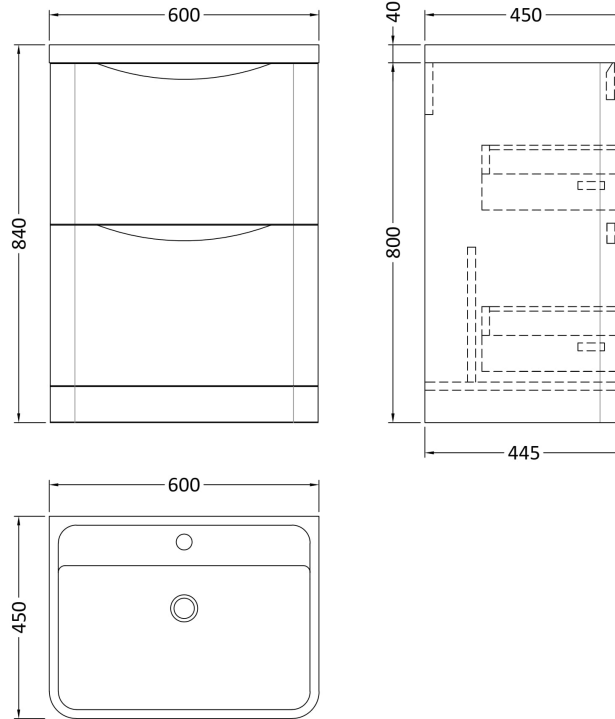

Sales Code: LUN301

Description: 600 F/S 2-Drawer Unit & Polymarble Basin

Packaging Details

Barcode: 5056462646091