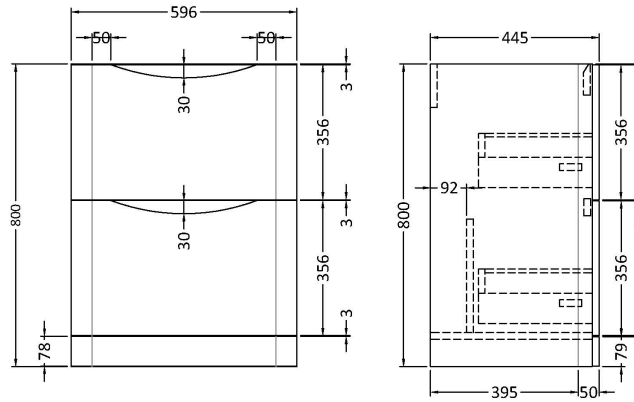

### Product Dimensions

Height (mm):	800
Width (mm):	596
Depth (mm):	445
Nett Weight (kg):	33.5

### Packaging Dimensions

Height (mm):	840
Width (mm):	640
Depth (mm):	480
Gross Weight (kg):	34

### Outer Box Dimensions (If Applicable)

Height (mm):	
Width (mm):	
Depth (mm):	
Gross Weight (kg):	
Barcode:	5056462694443

### Product Dimensions

Height (mm):	450
Width (mm):	600
Depth (mm):	157
Nett Weight (kg):	12.82