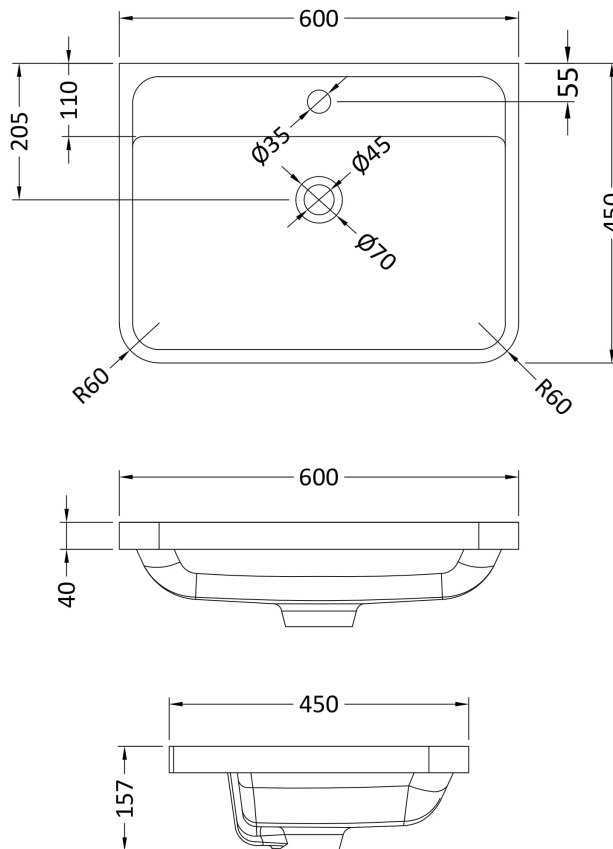

### Product Dimensions

Height (mm):	800
Width (mm):	596
Depth (mm):	445
Nett Weight (kg):	33.5

### Packaging Dimensions

Height (mm):	840
Width (mm):	640
Depth (mm):	480
Gross Weight (kg):	34

### Outer Box Dimensions (If Applicable)

Height (mm):	
Width (mm):	
Depth (mm):	
Gross Weight (kg):	
Barcode:	5056462694443

### Product Dimensions

Height (mm):	450
Width (mm):	600
Depth (mm):	157
Nett Weight (kg):	12.82