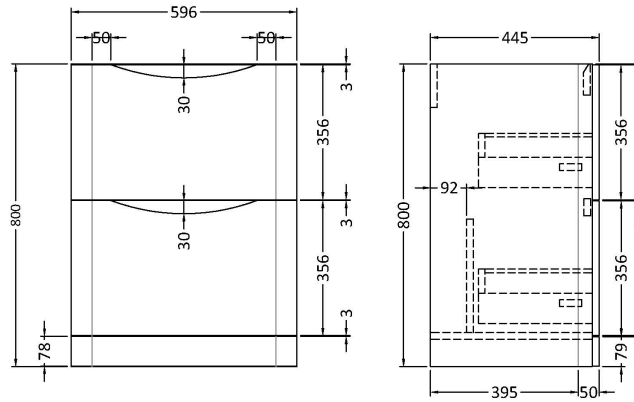

Sales Code: LUN1401

Description: 600 F/S 2-Drawer Unit & Polymarble Basin

Packaging Details

Barcode: 5056462646114

Sales Code: SML1433

Description: 600 F/S 2-Drawer Unit

Product Dimensions

Height (mm):	800
Width (mm):	596
Depth (mm):	445
Nett Weight (kg):	33.5

Packaging Dimensions

Height (mm):	840
Width (mm):	640
Depth (mm):	480
Gross Weight (kg):	34

Packaging Data

Box Colour:	Brown Cardboard Box - Printed
Box Qty:	1
Label Size:	100 x 50
Label Colour:	White Label
Label Qty:	2

Outer Box Dimensions (If Applicable)

Height (mm):	
Width (mm):	
Depth (mm):	
Gross Weight (kg):	
Barcode:	5056462694450

Product Details

Country of Origin:	China
Fitting Instruction:	No
CE Certification:	N/A
FSC Certified Materials:	Yes
Colour:	Satin Anthracite
Construction Method:	Cam & Wood Dowel
Construction Type:	Rigid
Cabinet Finish:	MFC Painted Matt
Fascia Finish:	Mdf Painted Matt
Cabinet Thickness (mm):	18
Fascia Thickness (mm):	18
Drawer Included:	Yes
Drawer Type:	80mm High Metal S/C Inc Galler
No of Shelves:	Not Applicable
Hinge Type:	Not Applicable
Hinge Included:	Not Applicable
Adjustable Legs:	No
Fixings Included:	Yes
Handle Style:	Contemporary
Waste Shroud:	Yes
Handle Included:	Yes
Handle Type:	Inset

Sales Code: PMB003

Description: 600X450mm Poly Marble Basin

Product Dimensions

Height (mm):	450
Width (mm):	600
Depth (mm):	157
Nett Weight (kg):	12.82

Packaging Dimensions

Height (mm):	167
Width (mm):	640
Depth (mm):	470
Gross Weight (kg):	12.82