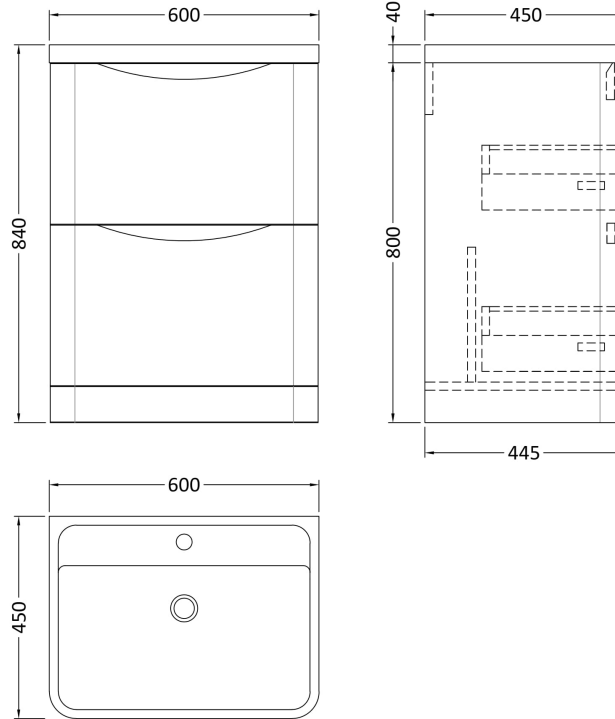

Sales Code: LUN1401

Description: 600 F/S 2-Drawer Unit & Polymarble Basin

Packaging Details

Barcode: 5056462646114

Sales Code: SML1433

Description: 600 F/S 2-Drawer Unit

Product Dimensions

Height (mm):	800
Width (mm):	596
Depth (mm):	445
Nett Weight (kg):	33.5

Packaging Dimensions

Height (mm):	840
Width (mm):	640
Depth (mm):	480
Gross Weight (kg):	34

Packaging Data

Box Colour:	Brown Cardboard Box - Printed
Box Qty:	1
Label Size:	100 x 50
Label Colour:	White Label
Label Qty:	2

Sales Code: PMB003

Description: 600X450mm Poly Marble Basin

Product Dimensions

Height (mm):	450
Width (mm):	600
Depth (mm):	157
Nett Weight (kg):	12.82

Packaging Dimensions

Height (mm):	167
Width (mm):	640
Depth (mm):	470
Gross Weight (kg):	12.82

Packaging Data

Box Colour:	Brown Cardboard Box - Printed
Box Qty:	1
Label Size:	100 x 50
Label Colour:	White Label
Label Qty:	2

Outer Box Dimensions (If Applicable)

Height (mm):	
Width (mm):	
Depth (mm):	
Gross Weight (kg):	
Barcode:	5055369021734