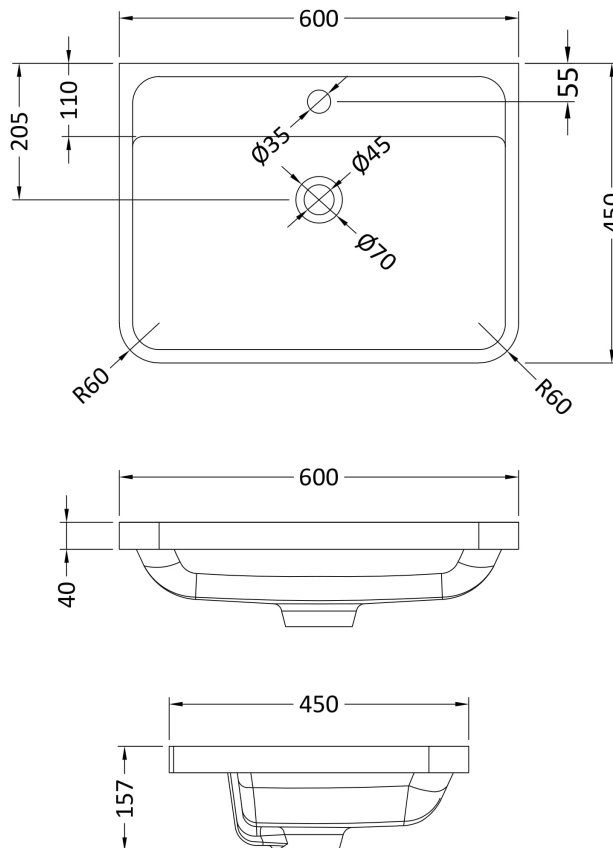

Packaging Dimensions

Height (mm):	840
Width (mm):	640
Depth (mm):	480
Gross Weight (kg):	34

Packaging Data

Box Colour:	Brown Cardboard Box - Printed
Box Qty:	1
Label Size:	100 x 50
Label Colour:	White Label
Label Qty:	2

Outer Box Dimensions (If Applicable)

Height (mm):	
Width (mm):	
Depth (mm):	
Gross Weight (kg):	
Barcode:	5056462694450

Product Details

Country of Origin:	China
Fitting Instruction:	No
CE Certification:	N/A
FSC Certified Materials:	Yes
Colour:	Satin Anthracite
Construction Method:	Cam & Wood Dowel
Construction Type:	Rigid
Cabinet Finish:	MFC Painted Matt
Fascia Finish:	Mdf Painted Matt
Cabinet Thickness (mm):	18
Fascia Thickness (mm):	18
Drawer Included:	Yes
Drawer Type:	80mm High Metal S/C Inc Galler
No of Shelves:	Not Applicable
Hinge Type:	Not Applicable
Hinge Included:	Not Applicable
Adjustable Legs:	No
Fixings Included:	Yes
Handle Style:	Contemporary
Waste Shroud:	Yes
Handle Included:	Yes
Handle Type:	Inset

Sales Code: PMB003

Description: 600X450mm Poly Marble Basin

Product Dimensions

Height (mm):	450
Width (mm):	600
Depth (mm):	157
Nett Weight (kg):	12.82

Packaging Dimensions

Height (mm):	167
Width (mm):	640
Depth (mm):	470
Gross Weight (kg):	12.82

Packaging Data

Box Colour:	Brown Cardboard Box - Printed
Box Qty:	1
Label Size:	100 x 50
Label Colour:	White Label
Label Qty:	2

Outer Box Dimensions (If Applicable)

Height (mm):	
Width (mm):	
Depth (mm):	
Gross Weight (kg):	
Barcode:	5055369021734