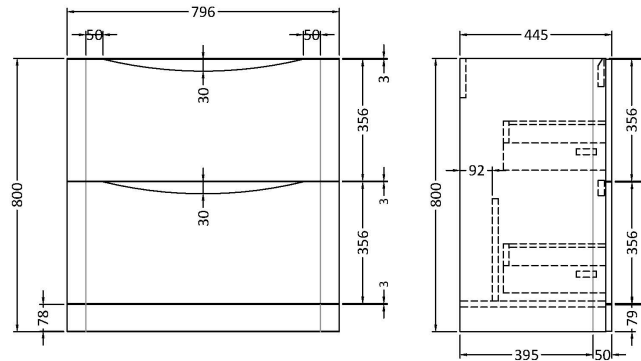

### Product Dimensions

Height (mm):	800
Width (mm):	796
Depth (mm):	445
Nett Weight (kg):	39.5

### Packaging Dimensions

Height (mm):	840
Width (mm):	840
Depth (mm):	480
Gross Weight (kg):	40

### Outer Box Dimensions (If Applicable)

Height (mm):	
Width (mm):	
Depth (mm):	
Gross Weight (kg):	
Barcode:	5056462694573

### Product Dimensions

Height (mm):	450
Width (mm):	800
Depth (mm):	157
Nett Weight (kg):	18.12