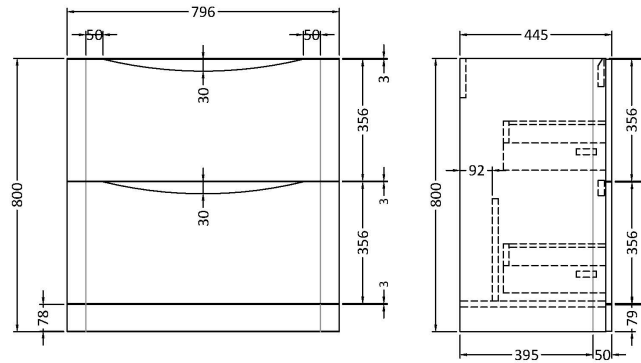

Sales Code: LUN303

Description: 800 F/S 2-Drawer Unit & Polymarble Basin

Packaging Details

Barcode: 5056462646244

Sales Code: SML335

Description: 800 F/S 2-Drawer Unit

Product Dimensions

Height (mm):	800
Width (mm):	796
Depth (mm):	445
Nett Weight (kg):	39.5

Packaging Dimensions

Height (mm):	840
Width (mm):	840
Depth (mm):	480
Gross Weight (kg):	40

Packaging Data

Box Colour:	Brown Cardboard Box - Printed
Box Qty:	1
Label Size:	100 x 50
Label Colour:	White Label
Label Qty:	2

Outer Box Dimensions (If Applicable)

Height (mm):	
Width (mm):	
Depth (mm):	
Gross Weight (kg):	
Barcode:	5056462694580

Product Details

Country of Origin:	China
Fitting Instruction:	No
CE Certification:	N/A
FSC Certified Materials:	Yes
Colour:	Satin Blue
Construction Method:	Cam & Wood Dowel
Construction Type:	Rigid
Cabinet Finish:	MFC Painted Matt
Fascia Finish:	Mdf Painted Matt
Cabinet Thickness (mm):	18
Fascia Thickness (mm):	18
Drawer Included:	Yes
Drawer Type:	80mm High Metal S/C Inc Galler
No of Shelves:	0
Hinge Type:	Not Applicable
Hinge Included:	Not Applicable
Adjustable Legs:	No
Fixings Included:	Yes
Handle Style:	Contemporary
Waste Shroud:	Yes
Handle Included:	Yes
Handle Type:	Inset

Sales Code: PMB005

Description: 800X450mm Poly Marble Basin

Product Dimensions

Height (mm):	450
Width (mm):	800
Depth (mm):	157
Nett Weight (kg):	18.12

Packaging Dimensions

Height (mm):	167
Width (mm):	840
Depth (mm):	470
Gross Weight (kg):	18.12