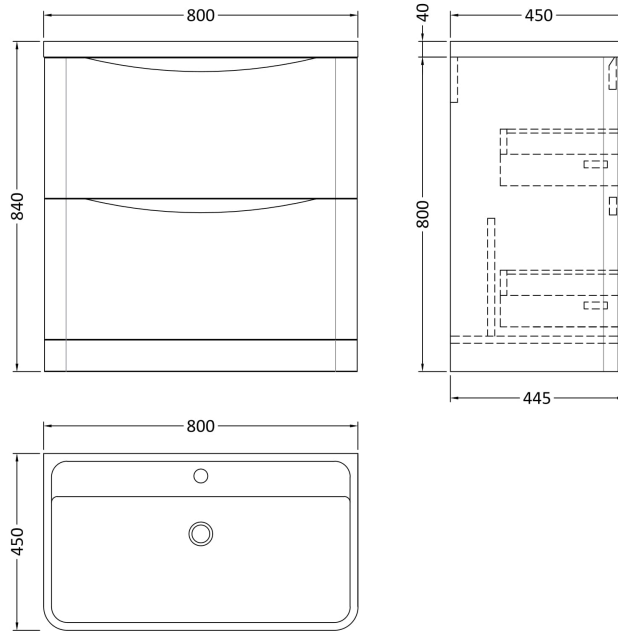

Sales Code: LUN303

Description: 800 F/S 2-Drawer Unit & Polymarble Basin

Packaging Details

Barcode: 5056462646244

Sales Code: SML335

Description: 800 F/S 2-Drawer Unit

Product Dimensions

Height (mm):	800
Width (mm):	796
Depth (mm):	445
Nett Weight (kg):	39.5

Packaging Dimensions

Height (mm):	840
Width (mm):	840
Depth (mm):	480
Gross Weight (kg):	40

Packaging Data

Box Colour:	Brown Cardboard Box - Printed
Box Qty:	1
Label Size:	100 x 50
Label Colour:	White Label
Label Qty:	2

Sales Code: PMB005

Description: 800X450mm Poly Marble Basin

Product Dimensions

Height (mm):	450
Width (mm):	800
Depth (mm):	157
Nett Weight (kg):	18.12

Packaging Dimensions

Height (mm):	167
Width (mm):	840
Depth (mm):	470
Gross Weight (kg):	18.12

Packaging Data

Box Colour:	Brown Cardboard Box - Printed
Box Qty:	1
Label Size:	100 x 50
Label Colour:	White Label
Label Qty:	2

Outer Box Dimensions (If Applicable)

Height (mm):	
Width (mm):	
Depth (mm):	
Gross Weight (kg):	
Barcode:	5055369021765