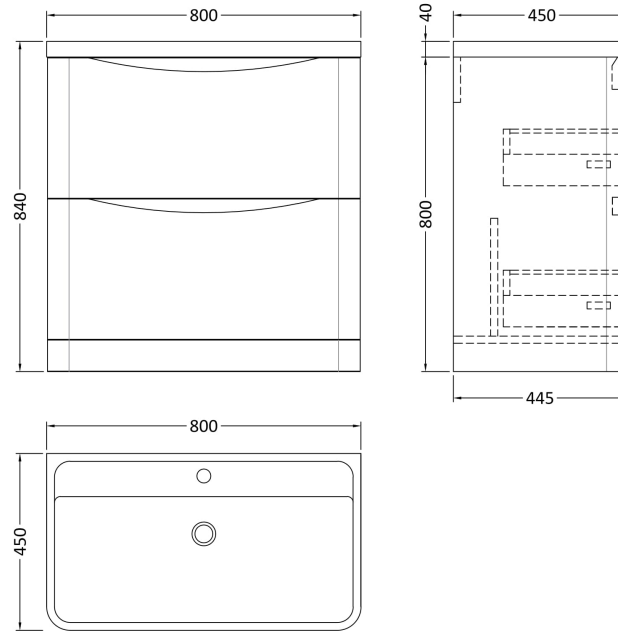

Sales Code: LUN803

Description: 800 F/S 2-Drawer Unit & Polymarble Basin

Packaging Details

Barcode: 5056462646251

Sales Code: SML835

Description: 800 F/S 2-Drawer Unit

Product Dimensions

Height (mm):	800
Width (mm):	796
Depth (mm):	445
Nett Weight (kg):	39.5

Packaging Dimensions

Height (mm):	840
Width (mm):	840
Depth (mm):	480
Gross Weight (kg):	40

Packaging Data

Box Colour:	Brown Cardboard Box - Printed
Box Qty:	1
Label Size:	100 x 50
Label Colour:	White Label
Label Qty:	2

Sales Code: PMB005

Description: 800X450mm Poly Marble Basin

Product Dimensions

Height (mm):	450
Width (mm):	800
Depth (mm):	157
Nett Weight (kg):	18.12

Packaging Dimensions

Height (mm):	167
Width (mm):	840
Depth (mm):	470
Gross Weight (kg):	18.12

Packaging Data

Box Colour:	Brown Cardboard Box - Printed
Box Qty:	1
Label Size:	100 x 50
Label Colour:	White Label
Label Qty:	2

Outer Box Dimensions (If Applicable)

Height (mm):	
Width (mm):	
Depth (mm):	
Gross Weight (kg):	
Barcode:	5055369021765