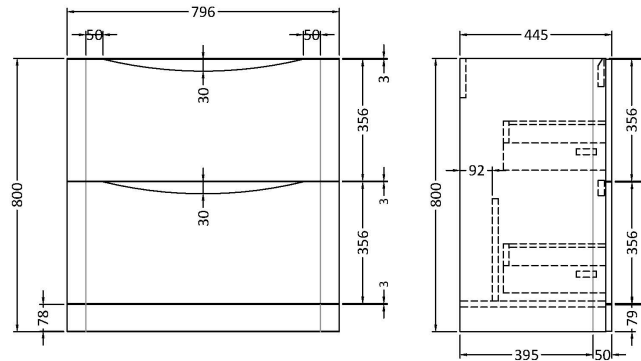

Sales Code: LUN803

Description: 800 F/S 2-Drawer Unit & Polymarble Basin

Packaging Details

Barcode: 5056462646251

Sales Code: SML835

Description: 800 F/S 2-Drawer Unit

Product Dimensions

Height (mm):	800
Width (mm):	796
Depth (mm):	445
Nett Weight (kg):	39.5

Packaging Dimensions

Height (mm):	840
Width (mm):	840
Depth (mm):	480
Gross Weight (kg):	40

Packaging Data

Box Colour:	Brown Cardboard Box - Printed
Box Qty:	1
Label Size:	100 x 50
Label Colour:	White Label
Label Qty:	2

Outer Box Dimensions (If Applicable)

Height (mm):	
Width (mm):	
Depth (mm):	
Gross Weight (kg):	
Barcode:	5056462694597

Product Details

Country of Origin:	China
Fitting Instruction:	No
CE Certification:	N/A
FSC Certified Materials:	Yes
Colour:	Satin Green
Construction Method:	Cam & Wood Dowel
Construction Type:	Rigid
Cabinet Finish:	MFC Painted Matt
Fascia Finish:	Mdf Painted Matt
Cabinet Thickness (mm):	18
Fascia Thickness (mm):	18
Drawer Included:	Yes
Drawer Type:	80mm High Metal S/C Inc Galler
No of Shelves:	0
Hinge Type:	Not Applicable
Hinge Included:	Not Applicable
Adjustable Legs:	No
Fixings Included:	Yes
Handle Style:	Contemporary
Waste Shroud:	Yes
Handle Included:	Yes
Handle Type:	Inset

Sales Code: PMB005

Description: 800X450mm Poly Marble Basin

Product Dimensions

Height (mm):	450
Width (mm):	800
Depth (mm):	157
Nett Weight (kg):	18.12

Packaging Dimensions

Height (mm):	167
Width (mm):	840
Depth (mm):	470
Gross Weight (kg):	18.12