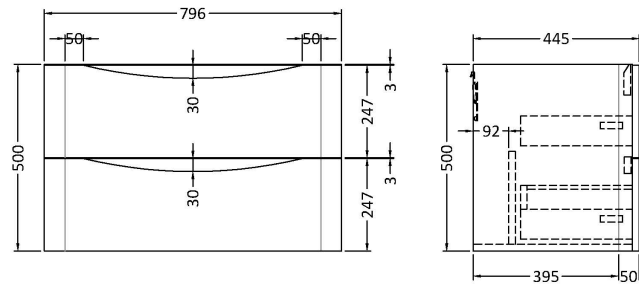

### Product Dimensions

Height (mm):	500
Width (mm):	796
Depth (mm):	445
Nett Weight (kg):	31.5

### Packaging Dimensions

Height (mm):	540
Width (mm):	840
Depth (mm):	480
Gross Weight (kg):	32

### Product Dimensions

Height (mm):	450
Width (mm):	800
Depth (mm):	157
Nett Weight (kg):	18.12

### Packaging Dimensions

Height (mm):	167
Width (mm):	840
Depth (mm):	470
Gross Weight (kg):	18.12