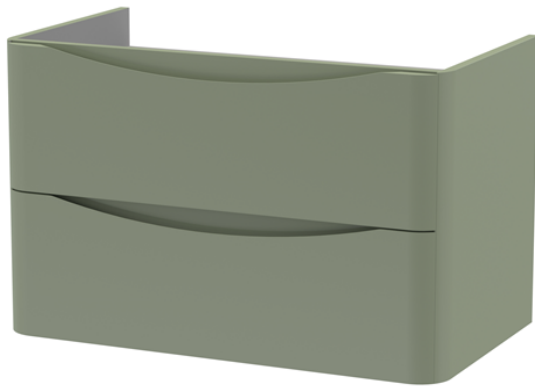

**Sales Code:** LUN804

**Description:** 800 W/H 2-Drawer Unit & Polymarble Basin

### Packaging Details

Barcode: 5056462646350

Sales Code: SML895

Description: 800 W/H 2-Drawer Unit

### Product Dimensions

Height (mm):	500
Width (mm):	796
Depth (mm):	445
Nett Weight (kg):	31.5