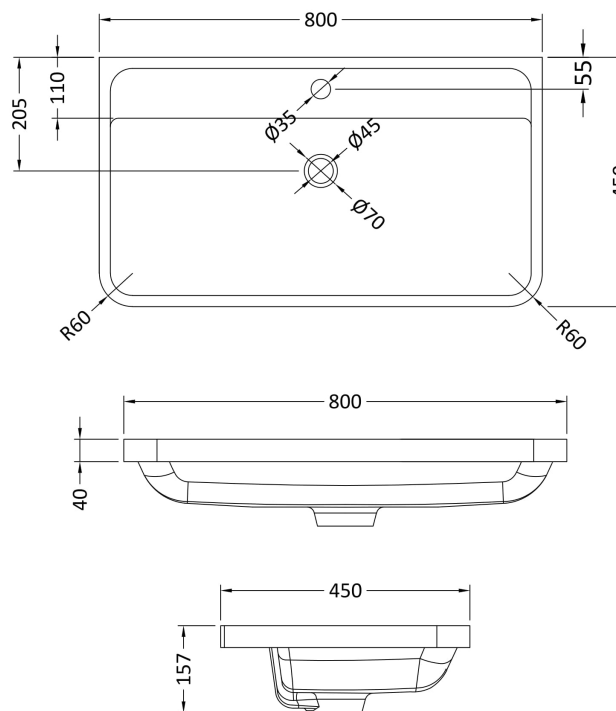

### Product Dimensions

Height (mm):	500
Width (mm):	796
Depth (mm):	445
Nett Weight (kg):	31.5

### Packaging Dimensions

Height (mm):	540
Width (mm):	840
Depth (mm):	480
Gross Weight (kg):	32

### Outer Box Dimensions (If Applicable)

Height (mm):	
Width (mm):	
Depth (mm):	
Gross Weight (kg):	
Barcode:	5056462694702

### Product Dimensions

Height (mm):	450
Width (mm):	800
Depth (mm):	157
Nett Weight (kg):	18.12