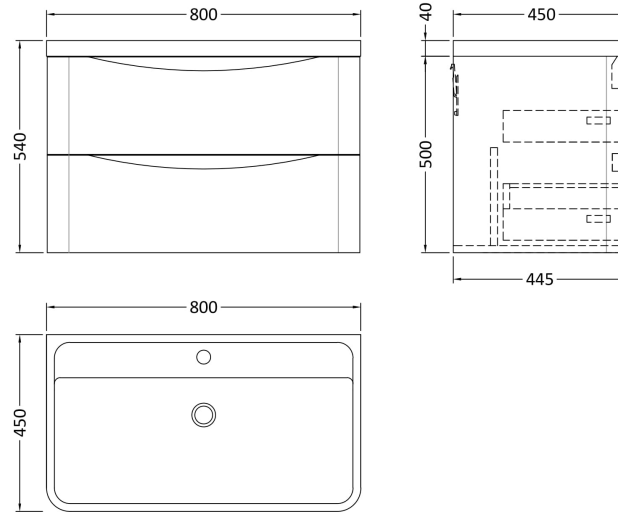

Sales Code: LUN1404

Description: 800 W/H 2-Drawer Unit & Polymarble Basin

Packaging Details

Barcode: 5056462646367