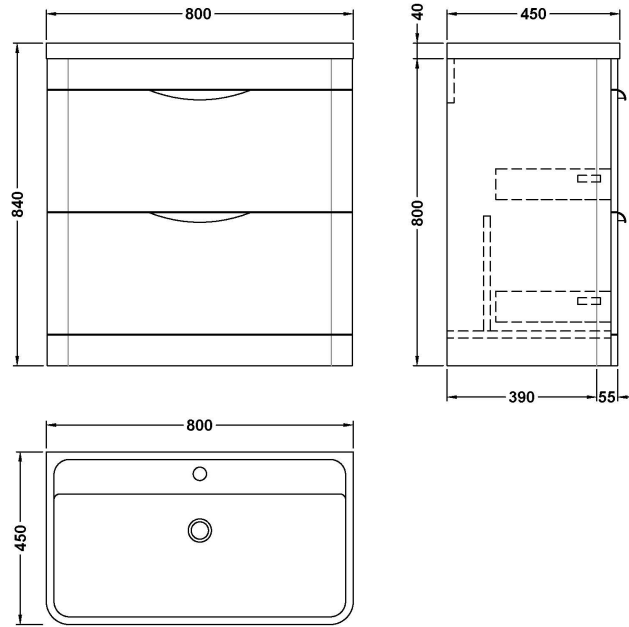

Sales Code: FPA804

Description: Parade 800 F/S 2 Drawer Basin & Cabinet

Packaging Details

Barcode: 5056462651576

Sales Code: PMP895

Description: 800 Floor Standing 2-Drawer Basin Unit

Product Dimensions

Height (mm):	800
Width (mm):	796
Depth (mm):	445
Nett Weight (kg):	40

Packaging Dimensions

Height (mm):	850
Width (mm):	505
Depth (mm):	845
Gross Weight (kg):	40

Packaging Data

Box Colour:	Brown Cardboard Box - Printed
Box Qty:	1
Label Size:	100 x 50
Label Colour:	White Label
Label Qty:	2

Sales Code: PMB005

Description: 800X450mm Poly Marble Basin

Product Dimensions

Height (mm):	450
Width (mm):	800
Depth (mm):	157
Nett Weight (kg):	18.12

Packaging Dimensions

Height (mm):	167
Width (mm):	840
Depth (mm):	470
Gross Weight (kg):	18.12

Packaging Data

Box Colour:	Brown Cardboard Box - Printed
Box Qty:	1
Label Size:	100 x 50
Label Colour:	White Label
Label Qty:	2

Outer Box Dimensions (If Applicable)

Height (mm):	
Width (mm):	
Depth (mm):	
Gross Weight (kg):	
Barcode:	5055369021765