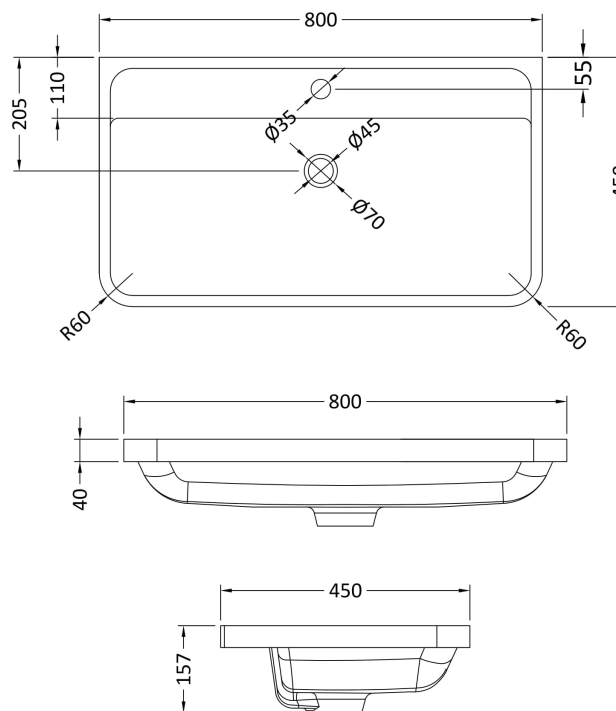

Packaging Dimensions

Height (mm):	850
Width (mm):	505
Depth (mm):	845
Gross Weight (kg):	40

Packaging Data

Box Colour:	Brown Cardboard Box - Printed
Box Qty:	1
Label Size:	100 x 50
Label Colour:	White Label
Label Qty:	2

Outer Box Dimensions (If Applicable)

Height (mm):	
Width (mm):	
Depth (mm):	
Gross Weight (kg):	
Barcode:	5056462618630

Product Details

Country of Origin:	China
Fitting Instruction:	No
CE Certification:	N/A
FSC Certified Materials:	Yes
Colour:	Satin Green
Construction Method:	Cam & Wood Dowel
Construction Type:	Rigid
Cabinet Finish:	MFC Painted Matt
Fascia Finish:	Mdf Painted Matt
Cabinet Thickness (mm):	18
Fascia Thickness (mm):	18
Drawer Included:	Yes
Drawer Type:	80mm High Metal S/C Inc Galler
No of Shelves:	0
Hinge Type:	Not Applicable
Hinge Included:	No
Adjustable Legs:	No
Fixings Included:	No
Handle Style:	Contemporary
Waste Shroud:	Yes
Handle Included:	Yes
Handle Type:	Cup

Sales Code: PMB005

Description: 800X450mm Poly Marble Basin

Product Dimensions

Height (mm):	450
Width (mm):	800
Depth (mm):	157
Nett Weight (kg):	18.12

Packaging Dimensions

Height (mm):	167
Width (mm):	840
Depth (mm):	470
Gross Weight (kg):	18.12

Packaging Data

Box Colour:	Brown Cardboard Box - Printed
Box Qty:	1
Label Size:	100 x 50
Label Colour:	White Label
Label Qty:	2

Outer Box Dimensions (If Applicable)

Height (mm):	
Width (mm):	
Depth (mm):	
Gross Weight (kg):	
Barcode:	5055369021765