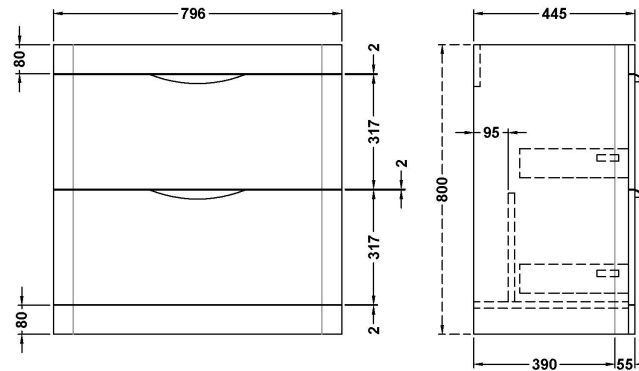

Sales Code: FPA804

Description: Parade 800 F/S 2 Drawer Basin & Cabinet

Packaging Details

Barcode: 5056462651576

Sales Code: PMP895

Description: 800 Floor Standing 2-Drawer Basin Unit

Product Dimensions

Height (mm):	800
Width (mm):	796
Depth (mm):	445
Nett Weight (kg):	40

Packaging Dimensions

Height (mm):	850
Width (mm):	505
Depth (mm):	845
Gross Weight (kg):	40

Packaging Data

Box Colour:	Brown Cardboard Box - Printed
Box Qty:	1
Label Size:	100 x 50
Label Colour:	White Label
Label Qty:	2

Outer Box Dimensions (If Applicable)

Height (mm):	
Width (mm):	
Depth (mm):	
Gross Weight (kg):	
Barcode:	5056462618630

Product Details

Country of Origin:	China
Fitting Instruction:	No
CE Certification:	N/A
FSC Certified Materials:	Yes
Colour:	Satin Green
Construction Method:	Cam & Wood Dowel
Construction Type:	Rigid
Cabinet Finish:	MFC Painted Matt
Fascia Finish:	Mdf Painted Matt
Cabinet Thickness (mm):	18
Fascia Thickness (mm):	18
Drawer Included:	Yes
Drawer Type:	80mm High Metal S/C Inc Galler
No of Shelves:	0
Hinge Type:	Not Applicable
Hinge Included:	No
Adjustable Legs:	No
Fixings Included:	No
Handle Style:	Contemporary
Waste Shroud:	Yes
Handle Included:	Yes
Handle Type:	Cup

Sales Code: PMB005

Description: 800X450mm Poly Marble Basin

Product Dimensions

Height (mm):	450
Width (mm):	800
Depth (mm):	157
Nett Weight (kg):	18.12

Packaging Dimensions

Height (mm):	167
Width (mm):	840
Depth (mm):	470
Gross Weight (kg):	18.12