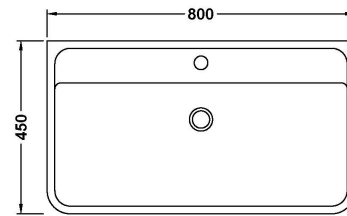

Sales Code: FPA805

Description: Parade 800 W/H 2 Drawer Basin & Cabinet

Packaging Details

Barcode: 5056462651583

Sales Code: PMP885

Description: 800 Wall Hung 2-Drawer Basin Unit

Product Dimensions	
Height (mm):	500
Width (mm):	796
Depth (mm):	445
Nett Weight (kg):	32
Packaging Dimensions	
Height (mm):	810
Width (mm):	530
Depth (mm):	480
Gross Weight (kg):	32
Packaging Data	
Box Colour:	Brown Cardboard Box - Printed
Box Qty:	1
Label Size:	100 x 50
Label Colour:	White Label
Label Qty:	2
Outer Box Dimensions (If Applicable)	
Height (mm):	
Width (mm):	
Depth (mm):	
Gross Weight (kg):	
Barcode:	5056462618654
Product Details	
Country of Origin:	China
Fitting Instruction:	No
CE Certification:	N/A
FSC Certified Materials:	Yes
Colour:	Gloss White
Construction Method:	Cam & Wood Dowel
Construction Type:	Rigid
Cabinet Finish:	MFC Painted Matt
Fascia Finish:	Mdf Painted Matt
Cabinet Thickness (mm):	18
Fascia Thickness (mm):	18
Drawer Included:	Yes
Drawer Type:	80mm High Metal S/C Inc Galler
No of Shelves:	0
Hinge Type:	Not Applicable
Hinge Included:	No
Adjustable Legs:	No
Fixings Included:	Yes
Handle Style:	Contemporary
Waste Shroud:	Yes
Handle Included:	Yes
Handle Type:	Cup

Sales Code: PMB005

Description: 800X450mm Poly Marble Basin

Product Dimensions

Height (mm):	450
Width (mm):	800
Depth (mm):	157
Nett Weight (kg):	18.12

Packaging Dimensions

Height (mm):	167
Width (mm):	840
Depth (mm):	470
Gross Weight (kg):	18.12

Packaging Data

Box Colour:	Brown Cardboard Box - Printed
Box Qty:	1
Label Size:	100 x 50
Label Colour:	White Label
Label Qty:	2

Outer Box Dimensions (If Applicable)

Height (mm):	
Width (mm):	
Depth (mm):	
Gross Weight (kg):	
Barcode:	5055369021765

Basins: Tap Hole: One Taphole Chain Stay Hole: No
Template: Not Required Waste Type Req: Slotted
Overflow Inc: Yes Overflow Cover: Yes
Inner Bowl Depth (mm): 105mm