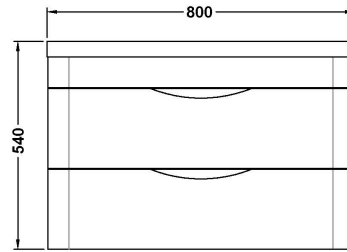

Sales Code: FPA805

Description: Parade 800 W/H 2 Drawer Basin & Cabinet

Packaging Details

Barcode: 5056462651583

Sales Code: PMP885

Description: 800 Wall Hung 2-Drawer Basin Unit

Product Dimensions	
Height (mm):	500
Width (mm):	796
Depth (mm):	445
Nett Weight (kg):	32
Packaging Dimensions	
Height (mm):	810
Width (mm):	530
Depth (mm):	480
Gross Weight (kg):	32
Packaging Data	
Box Colour:	Brown Cardboard Box - Printed
Box Qty:	1
Label Size:	100 x 50
Label Colour:	White Label
Label Qty:	2
Outer Box Dimensions (If Applicable)	
Height (mm):	
Width (mm):	
Depth (mm):	
Gross Weight (kg):	
Barcode:	5056462618654
Product Details	
Country of Origin:	China
Fitting Instruction:	No
CE Certification:	N/A
FSC Certified Materials:	Yes
Colour:	Gloss White
Construction Method:	Cam & Wood Dowel
Construction Type:	Rigid
Cabinet Finish:	MFC Painted Matt
Fascia Finish:	Mdf Painted Matt
Cabinet Thickness (mm):	18
Fascia Thickness (mm):	18
Drawer Included:	Yes
Drawer Type:	80mm High Metal S/C Inc Galler
No of Shelves:	0
Hinge Type:	Not Applicable
Hinge Included:	No
Adjustable Legs:	No
Fixings Included:	Yes
Handle Style:	Contemporary
Waste Shroud:	Yes
Handle Included:	Yes
Handle Type:	Cup

Sales Code: PMB005

Description: 800X450mm Poly Marble Basin

Product Dimensions

Height (mm):	450
Width (mm):	800
Depth (mm):	157
Nett Weight (kg):	18.12

Packaging Dimensions

Height (mm):	167
Width (mm):	840
Depth (mm):	470
Gross Weight (kg):	18.12

Packaging Data

Box Colour:	Brown Cardboard Box - Printed
Box Qty:	1
Label Size:	100 x 50
Label Colour:	White Label
Label Qty:	2

Outer Box Dimensions (If Applicable)

Height (mm):	
Width (mm):	
Depth (mm):	
Gross Weight (kg):	
Barcode:	5055369021765

Basins: Tap Hole: One Taphole Chain Stay Hole: No
Template: Not Required Waste Type Req: Slotted
Overflow Inc: Yes Overflow Cover: Yes
Inner Bowl Depth (mm): 105mm