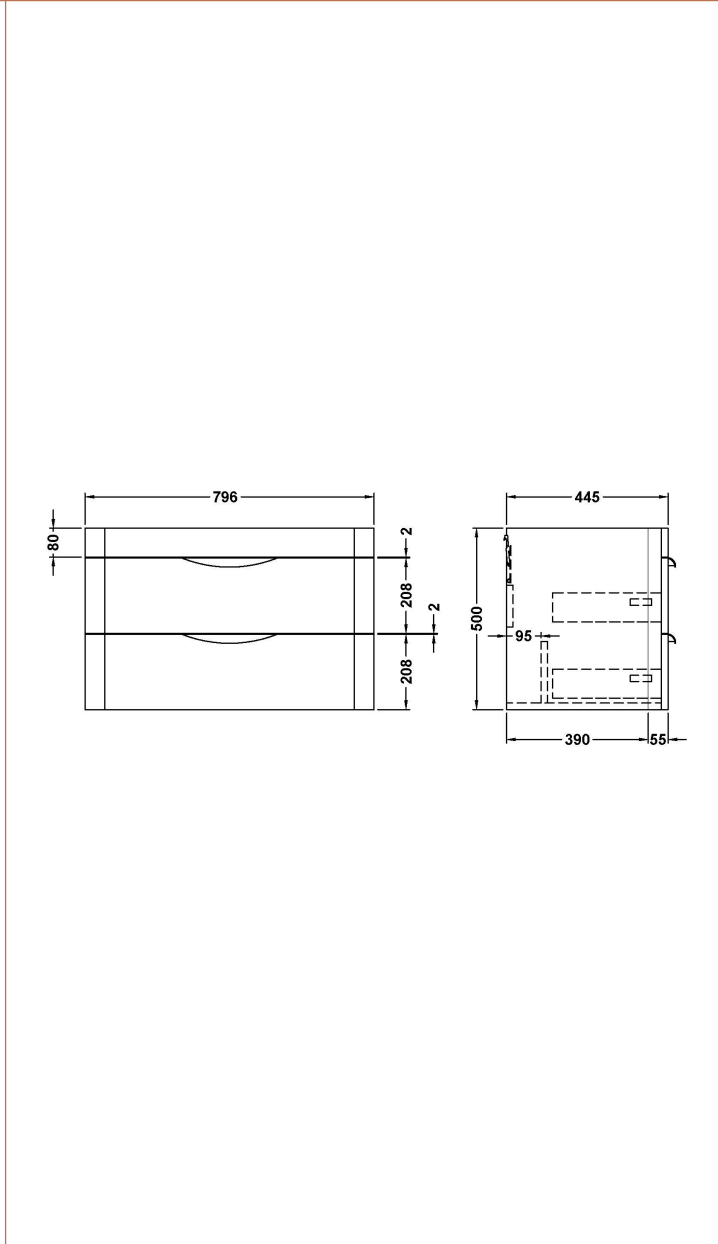

Sales Code: FPA805

Description: Parade 800 W/H 2 Drawer Basin & Cabinet

Packaging Details

Barcode: 5056462651583

Sales Code: PMP885

Description: 800 Wall Hung 2-Drawer Basin Unit

Product Dimensions	
Height (mm):	500
Width (mm):	796
Depth (mm):	445
Nett Weight (kg):	32
Packaging Dimensions	
Height (mm):	810
Width (mm):	530
Depth (mm):	480
Gross Weight (kg):	32
Packaging Data	
Box Colour:	Brown Cardboard Box - Printed
Box Qty:	1
Label Size:	100 x 50
Label Colour:	White Label
Label Qty:	2
Outer Box Dimensions (If Applicable)	
Height (mm):	
Width (mm):	
Depth (mm):	
Gross Weight (kg):	
Barcode:	5056462618654
Product Details	
Country of Origin:	China
Fitting Instruction:	No
CE Certification:	N/A
FSC Certified Materials:	Yes
Colour:	Gloss White
Construction Method:	Cam & Wood Dowel
Construction Type:	Rigid
Cabinet Finish:	MFC Painted Matt
Fascia Finish:	Mdf Painted Matt
Cabinet Thickness (mm):	18
Fascia Thickness (mm):	18
Drawer Included:	Yes
Drawer Type:	80mm High Metal S/C Inc Galler
No of Shelves:	0
Hinge Type:	Not Applicable
Hinge Included:	No
Adjustable Legs:	No
Fixings Included:	Yes
Handle Style:	Contemporary
Waste Shroud:	Yes
Handle Included:	Yes
Handle Type:	Cup

Sales Code: PMB005

Description: 800X450mm Poly Marble Basin

Product Dimensions

Height (mm):	450
Width (mm):	800
Depth (mm):	157
Nett Weight (kg):	18.12

Packaging Dimensions

Height (mm):	167
Width (mm):	840
Depth (mm):	470
Gross Weight (kg):	18.12

Packaging Data

Box Colour:	Brown Cardboard Box - Printed
Box Qty:	1
Label Size:	100 x 50
Label Colour:	White Label
Label Qty:	2

Outer Box Dimensions (If Applicable)

Height (mm):	
Width (mm):	
Depth (mm):	
Gross Weight (kg):	
Barcode:	5055369021765

Basins: Tap Hole: One Taphole Chain Stay Hole: No
Template: Not Required Waste Type Req: Slotted
Overflow Inc: Yes Overflow Cover: Yes
Inner Bowl Depth (mm): 105mm