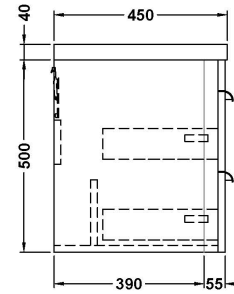

Sales Code: FPA805

Description: Parade 800 W/H 2 Drawer Basin & Cabinet

Packaging Details

Barcode: 5056462651583

Sales Code: PMP885

Description: 800 Wall Hung 2-Drawer Basin Unit

Product Dimensions	
Height (mm):	500
Width (mm):	796
Depth (mm):	445
Nett Weight (kg):	32
Packaging Dimensions	
Height (mm):	810
Width (mm):	530
Depth (mm):	480
Gross Weight (kg):	32
Packaging Data	
Box Colour:	Brown Cardboard Box - Printed
Box Qty:	1
Label Size:	100 x 50
Label Colour:	White Label
Label Qty:	2
Outer Box Dimensions (If Applicable)	
Height (mm):	
Width (mm):	
Depth (mm):	
Gross Weight (kg):	
Barcode:	5056462618654
Product Details	
Country of Origin:	China
Fitting Instruction:	No
CE Certification:	N/A
FSC Certified Materials:	Yes
Colour:	Gloss White
Construction Method:	Cam & Wood Dowel
Construction Type:	Rigid
Cabinet Finish:	MFC Painted Matt
Fascia Finish:	Mdf Painted Matt
Cabinet Thickness (mm):	18
Fascia Thickness (mm):	18
Drawer Included:	Yes
Drawer Type:	80mm High Metal S/C Inc Galler
No of Shelves:	0
Hinge Type:	Not Applicable
Hinge Included:	No
Adjustable Legs:	No
Fixings Included:	Yes
Handle Style:	Contemporary
Waste Shroud:	Yes
Handle Included:	Yes
Handle Type:	Cup

Sales Code: PMB005

Description: 800X450mm Poly Marble Basin

Product Dimensions

Height (mm):	450
Width (mm):	800
Depth (mm):	157
Nett Weight (kg):	18.12

Packaging Dimensions

Height (mm):	167
Width (mm):	840
Depth (mm):	470
Gross Weight (kg):	18.12

Packaging Data

Box Colour:	Brown Cardboard Box - Printed
Box Qty:	1
Label Size:	100 x 50
Label Colour:	White Label
Label Qty:	2

Outer Box Dimensions (If Applicable)

Height (mm):	
Width (mm):	
Depth (mm):	
Gross Weight (kg):	
Barcode:	5055369021765

Basins: Tap Hole: One Taphole Chain Stay Hole: No
Template: Not Required Waste Type Req: Slotted
Overflow Inc: Yes Overflow Cover: Yes
Inner Bowl Depth (mm): 105mm