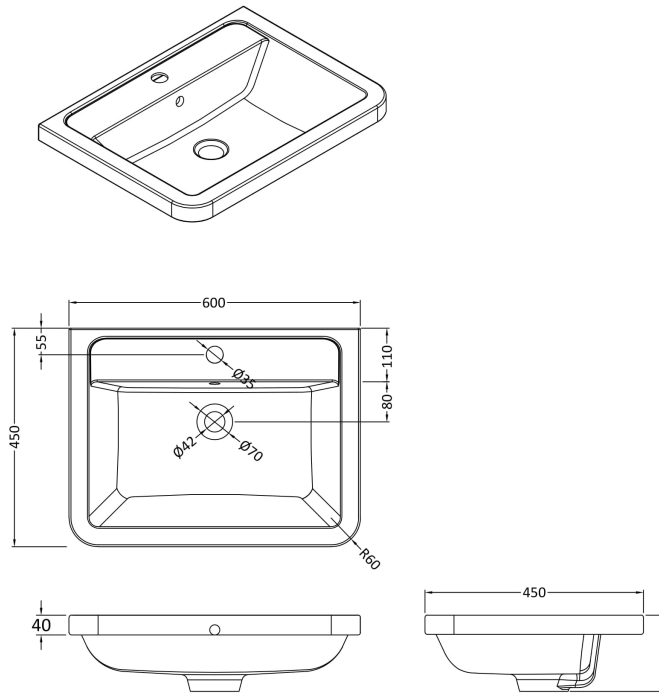

### Product Dimensions

Height (mm):	500
Width (mm):	596
Depth (mm):	445
Nett Weight (kg):	27

### Packaging Dimensions

Height (mm):	550
Width (mm):	500
Depth (mm):	645
Gross Weight (kg):	27

### Outer Box Dimensions (If Applicable)

Height (mm):	
Width (mm):	
Depth (mm):	
Gross Weight (kg):	
Barcode:	5056462618616

### Product Dimensions

Height (mm):	450
Width (mm):	600
Depth (mm):	157
Nett Weight (kg):	12.82