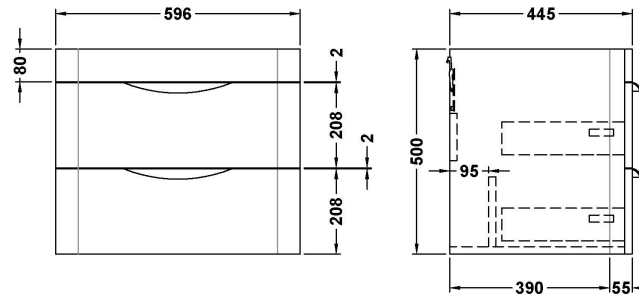

### Product Dimensions

Height (mm):	500
Width (mm):	596
Depth (mm):	445
Nett Weight (kg):	27

### Packaging Dimensions

Height (mm):	550
Width (mm):	500
Depth (mm):	645
Gross Weight (kg):	27

### Outer Box Dimensions (If Applicable)

Height (mm):	
Width (mm):	
Depth (mm):	
Gross Weight (kg):	
Barcode:	5056462618616

### Product Dimensions

Height (mm):	450
Width (mm):	600
Depth (mm):	157
Nett Weight (kg):	12.82