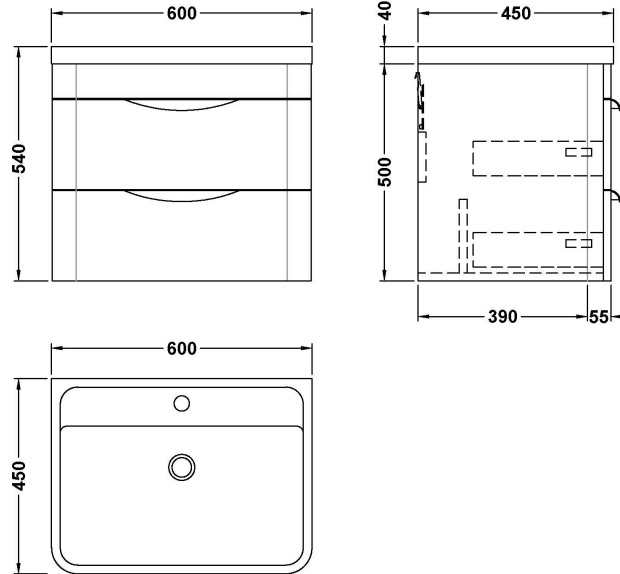

Sales Code: FPA802A

Description: Parade 600 W/H 2 Drawer Basin & Cabinet

Packaging Details

Barcode: 5056462654324