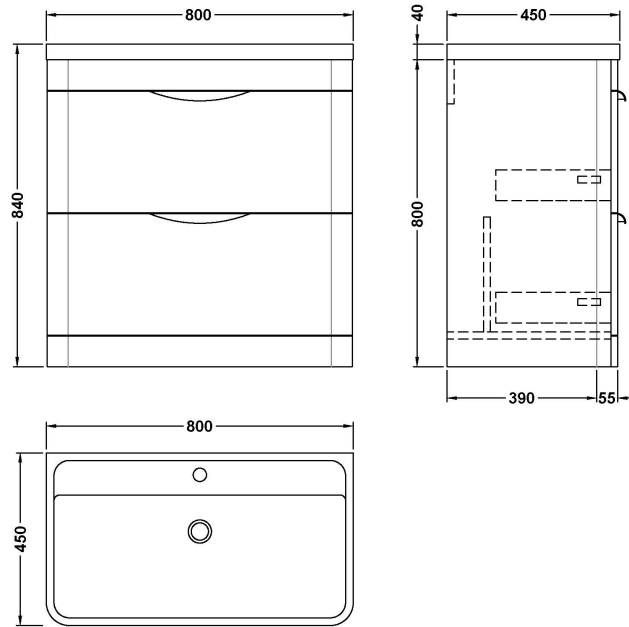

Sales Code: FPA804A

Description: Parade 800 F/S 2 Drawer Basin & Cabinet

Packaging Details

Barcode: 5056462654393