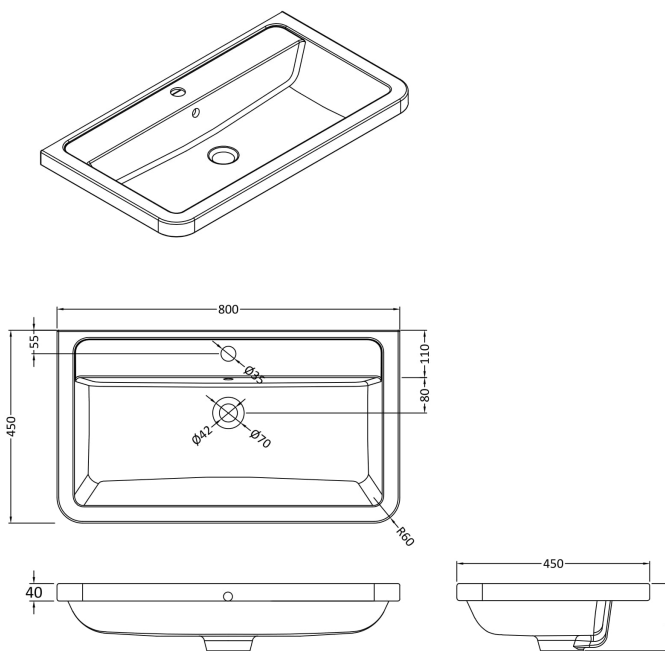

### Product Dimensions

Height (mm):	800
Width (mm):	796
Depth (mm):	445
Nett Weight (kg):	40

### Packaging Dimensions

Height (mm):	850
Width (mm):	505
Depth (mm):	845
Gross Weight (kg):	40

### Outer Box Dimensions (If Applicable)

Height (mm):	
Width (mm):	
Depth (mm):	
Gross Weight (kg):	
Barcode:	5056462618630

Sales Code: CBM005

Description: Ceramic Basin 800X450

**Product Dimensions**

Height (mm):	450
Width (mm):	800
Depth (mm):	157
Nett Weight (kg):	18.12

**Packaging Dimensions**

Height (mm):	470
Width (mm):	840
Depth (mm):	167
Gross Weight (kg):	18.12