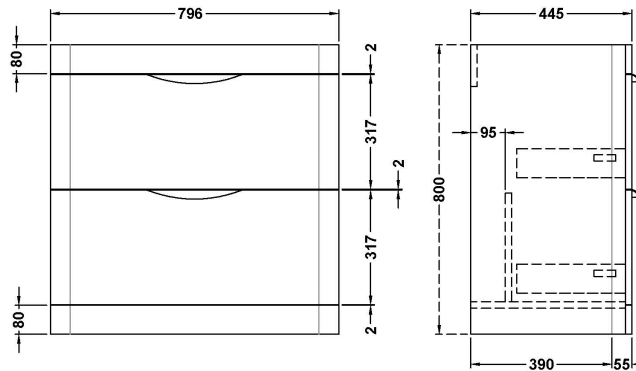

### Product Dimensions

Height (mm):	800
Width (mm):	796
Depth (mm):	445
Nett Weight (kg):	40

### Packaging Dimensions

Height (mm):	850
Width (mm):	505
Depth (mm):	845
Gross Weight (kg):	40

### Outer Box Dimensions (If Applicable)

Height (mm):	
Width (mm):	
Depth (mm):	
Gross Weight (kg):	
Barcode:	5056462618630

Sales Code: CBM005

Description: Ceramic Basin 800X450

**Product Dimensions**

Height (mm):	450
Width (mm):	800
Depth (mm):	157
Nett Weight (kg):	18.12

**Packaging Dimensions**

Height (mm):	470
Width (mm):	840
Depth (mm):	167
Gross Weight (kg):	18.12