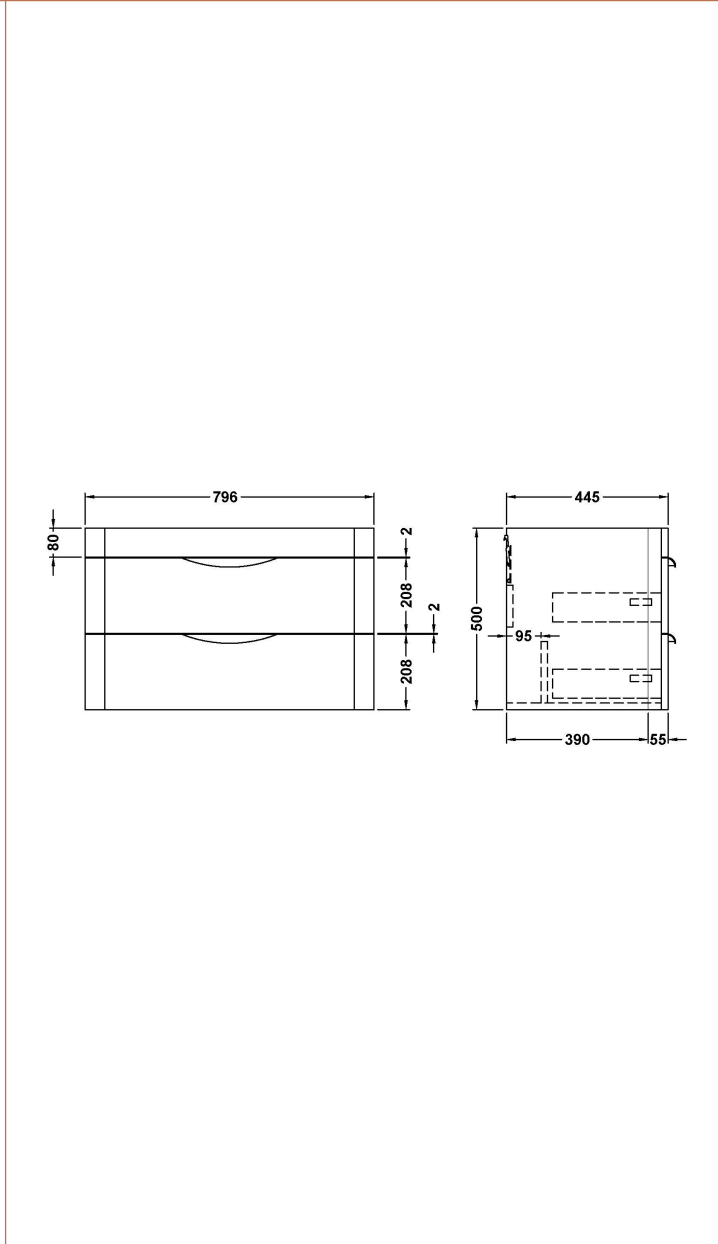

**Sales Code:** FPA805A

**Description:** Parade 800 W/H 2 Drawer Basin & Cabinet

### Product Dimensions

Height (mm):	500
Width (mm):	796
Depth (mm):	445
Nett Weight (kg):	32

### Packaging Dimensions

Height (mm):	810
Width (mm):	530
Depth (mm):	480
Gross Weight (kg):	32

Sales Code: CBM005

Description: Ceramic Basin 800X450

**Product Dimensions**

Height (mm):	450
Width (mm):	800
Depth (mm):	157
Nett Weight (kg):	18.12

**Packaging Dimensions**

Height (mm):	470
Width (mm):	840
Depth (mm):	167
Gross Weight (kg):	18.12