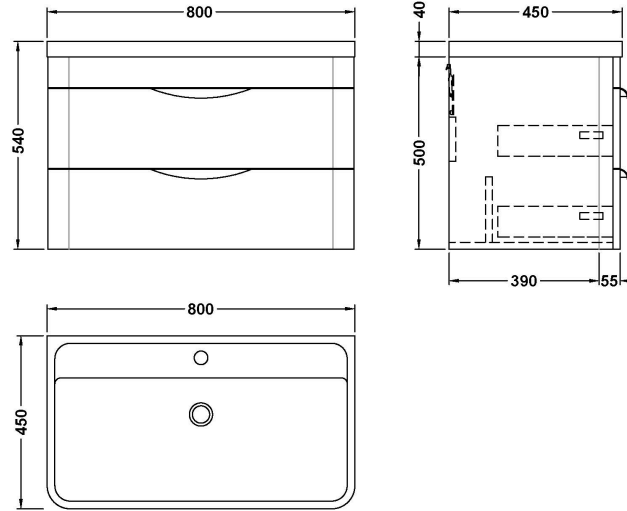

Sales Code: FPA805A

Description: Parade 800 W/H 2 Drawer Basin & Cabinet

Packaging Details

Barcode: 5056462654492