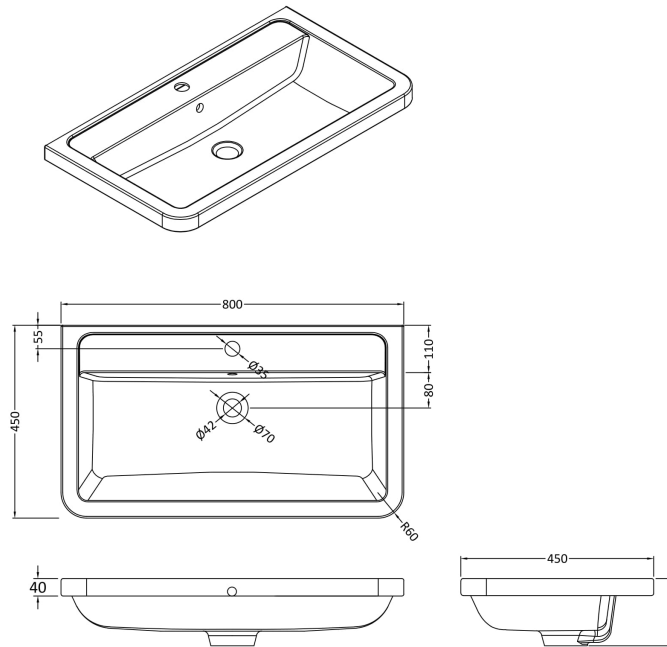

### Product Dimensions

Height (mm):	500
Width (mm):	796
Depth (mm):	445
Nett Weight (kg):	32

### Packaging Dimensions

Height (mm):	810
Width (mm):	530
Depth (mm):	480
Gross Weight (kg):	32

### Outer Box Dimensions (If Applicable)

Height (mm):	
Width (mm):	
Depth (mm):	
Gross Weight (kg):	
Barcode:	5056462618654

Sales Code: CBM005

Description: Ceramic Basin 800X450

**Product Dimensions**

Height (mm):	450
Width (mm):	800
Depth (mm):	157
Nett Weight (kg):	18.12

**Packaging Dimensions**

Height (mm):	470
Width (mm):	840
Depth (mm):	167
Gross Weight (kg):	18.12