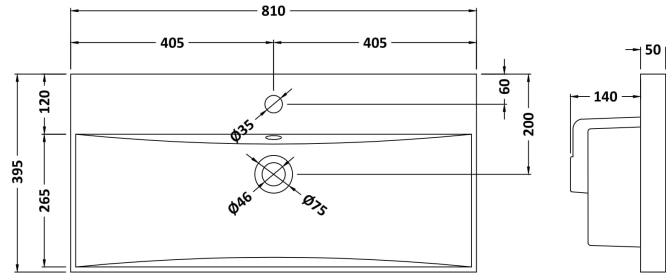

**Packaging Dimensions**

Height (mm):	560
Width (mm):	820
Depth (mm):	405
Gross Weight (kg):	24.5

**Packaging Data**

Box Colour:	Brown Cardboard Box
Box Qty:	1
Label Size:	100 x 50
Label Colour:	White Label
Label Qty:	2

**Outer Box Dimensions (If Applicable)**

Height (mm):	
Width (mm):	
Depth (mm):	
Gross Weight (kg):	
Barcode:	5055275825747

**Product Details**

Country of Origin:	United Kingdom
Fitting Instruction:	No
CE & UKCA:	N/A
FSC Certified Materials:	Yes
Colour:	Black Woodgrain
Construction Method:	Cam & Wood Dowel
Construction Type:	Rigid
Cabinet Finish:	MFC Textured Woodgrain
Fascia Finish:	MFC Textured Woodgrain
Cabinet Thickness (mm):	18
Fascia Thickness (mm):	18
Drawer Included:	Yes
Drawer Type:	80mm High Metal Softclose
No of Shelves:	0
Hinge Type:	Not Applicable
Hinge Included:	Not Applicable
Adjustable Legs:	No, Not Required
Fixings Included:	Yes
Handle Style:	Contemporary
Waste Shroud:	Yes
Handle Included:	Yes, Supplied
Handle Type:	D-Shape

### Product Dimensions

Height (mm):	170
Width (mm):	810
Depth (mm):	395
Nett Weight (kg):	14.5

### Packaging Dimensions

Height (mm):	190
Width (mm):	830
Depth (mm):	415
Gross Weight (kg):	15