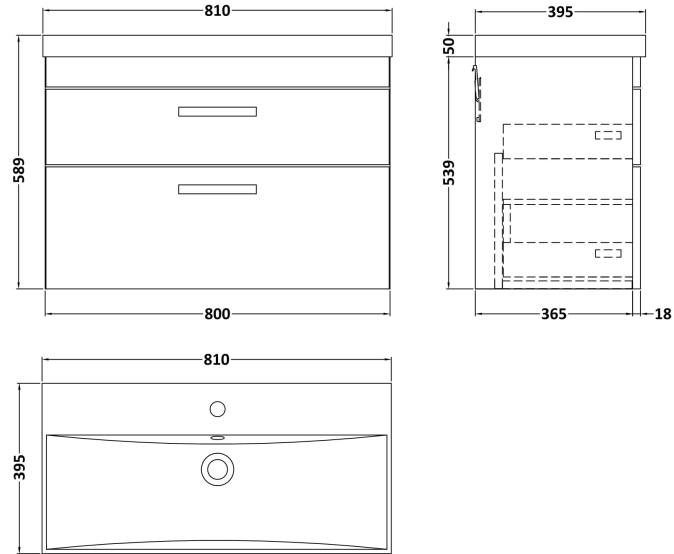

### Packaging Details

Barcode: 5056211864233

**Sales Code:** MOD675

**Description:** 800 Wall Hung 2-Drawer Basin Unit

**Product Dimensions**

Height (mm):	538
Width (mm):	800
Depth (mm):	383
Nett Weight (kg):	24

**Packaging Dimensions**

Height (mm):	560
Width (mm):	820
Depth (mm):	405
Gross Weight (kg):	24.5

**Packaging Data**

Box Colour:	Brown Cardboard Box
Box Qty:	1
Label Size:	100 x 50
Label Colour:	White Label
Label Qty:	2

### Product Dimensions

Height (mm):	170
Width (mm):	810
Depth (mm):	395
Nett Weight (kg):	14.5

### Packaging Dimensions

Height (mm):	190
Width (mm):	830
Depth (mm):	415
Gross Weight (kg):	15