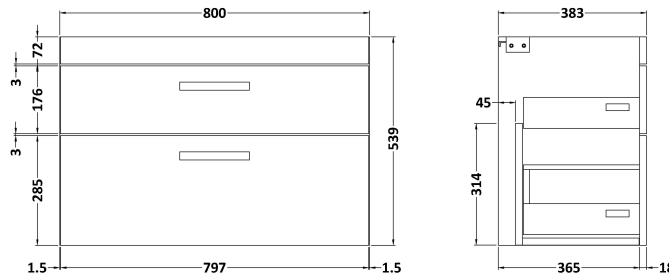

### Packaging Details

Barcode: 5056211864233

**Sales Code:** MOD675

**Description:** 800 Wall Hung 2-Drawer Basin Unit

**Product Dimensions**

Height (mm):	538
Width (mm):	800
Depth (mm):	383
Nett Weight (kg):	24

**Packaging Dimensions**

Height (mm):	560
Width (mm):	820
Depth (mm):	405
Gross Weight (kg):	24.5

**Packaging Data**

Box Colour:	Brown Cardboard Box
Box Qty:	1
Label Size:	100 x 50
Label Colour:	White Label
Label Qty:	2

### Product Dimensions

Height (mm):	170
Width (mm):	810
Depth (mm):	395
Nett Weight (kg):	14.5

### Packaging Dimensions

Height (mm):	190
Width (mm):	830
Depth (mm):	415
Gross Weight (kg):	15