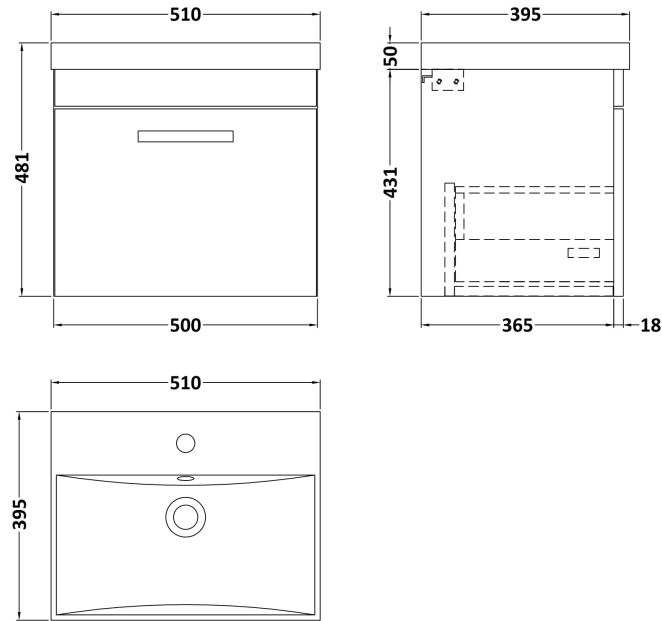

Sales Code: ATH011D

Description: 500 Wh Single Drawer Vanity & Basin 3

Packaging Details

Barcode: 5056211863823

Sales Code: MOD582

Description: 500 Wall Hung Single Drawer Basin Unit

Product Dimensions

Height (mm):	430
Width (mm):	500
Depth (mm):	383
Nett Weight (kg):	12

Packaging Dimensions

Height (mm):	450
Width (mm):	520
Depth (mm):	405
Gross Weight (kg):	12.5

Packaging Data

Box Colour:	Brown Cardboard Box
Box Qty:	1
Label Size:	100 x 50
Label Colour:	White Label
Label Qty:	2

Outer Box Dimensions (If Applicable)

Height (mm):	
Width (mm):	
Depth (mm):	
Gross Weight (kg):	
Barcode:	5055275825419

Product Details

Country of Origin:	United Kingdom
Fitting Instruction:	No
CE & UKCA:	N/A
FSC Certified Materials:	Yes
Colour:	Anthracite Woodgrain
Construction Method:	Cam & Wood Dowel
Construction Type:	Rigid
Cabinet Finish:	MFC Textured Woodgrain
Fascia Finish:	MFC Textured Woodgrain
Cabinet Thickness (mm):	18
Fascia Thickness (mm):	18
Drawer Included:	Yes
Drawer Type:	80mm High Metal Softclose
No of Shelves:	0
Hinge Type:	Not Applicable
Hinge Included:	Not Applicable
Adjustable Legs:	No, Not Required
Fixings Included:	Yes
Handle Style:	Contemporary
Waste Shroud:	Yes
Handle Included:	Yes, Supplied
Handle Type:	D-Shape

Sales Code: NVM032

Description: 500 Thin Edged Basin 1Th

Product Dimensions

Height (mm):	170
Width (mm):	510
Depth (mm):	395
Nett Weight (kg):	9.5

Packaging Dimensions

Height (mm):	190
Width (mm):	530
Depth (mm):	415
Gross Weight (kg):	10