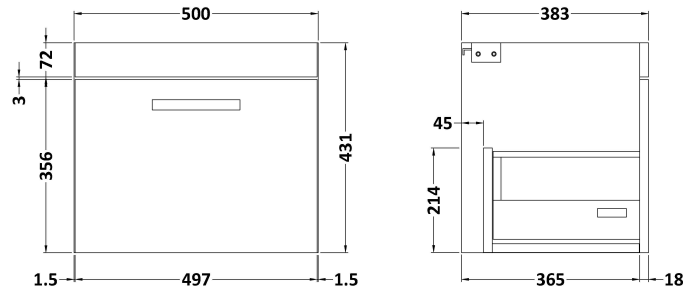

Sales Code: ATH011D

Description: 500 Wh Single Drawer Vanity & Basin 3

Packaging Details

Barcode: 5056211863823

Sales Code: MOD582

Description: 500 Wall Hung Single Drawer Basin Unit

Product Dimensions

Height (mm):	430
Width (mm):	500
Depth (mm):	383
Nett Weight (kg):	12

Packaging Dimensions

Height (mm):	450
Width (mm):	520
Depth (mm):	405
Gross Weight (kg):	12.5

Packaging Data

Box Colour:	Brown Cardboard Box
Box Qty:	1
Label Size:	100 x 50
Label Colour:	White Label
Label Qty:	2

Sales Code: NVM032

Description: 500 Thin Edged Basin 1Th

Product Dimensions

Height (mm):	170
Width (mm):	510
Depth (mm):	395
Nett Weight (kg):	9.5

Packaging Dimensions

Height (mm):	190
Width (mm):	530
Depth (mm):	415
Gross Weight (kg):	10

Packaging Data

Box Colour:	Brown Cardboard Box - Printed
Box Qty:	1
Label Size:	100 x 50
Label Colour:	White Label
Label Qty:	2

Outer Box Dimensions (If Applicable)

Height (mm):	
Width (mm):	
Depth (mm):	
Gross Weight (kg):	
Barcode:	5056211853411