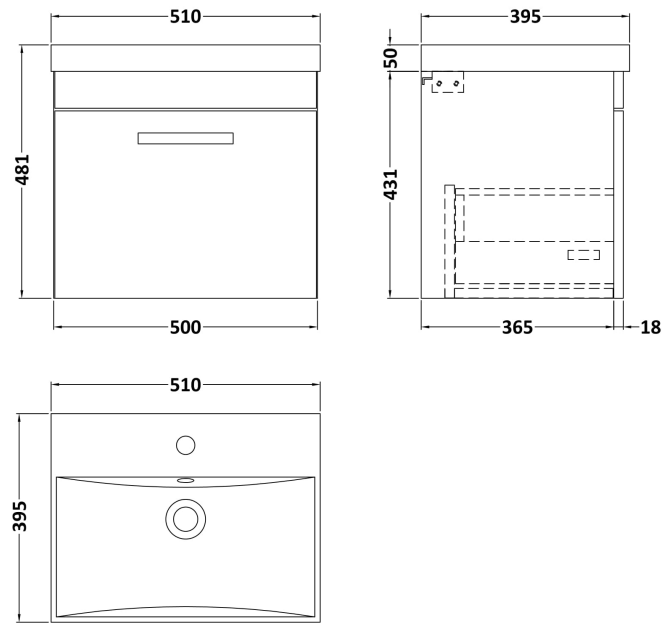

Sales Code: ATH013D

Description: 500 Wh Single Drawer Vanity & Basin 3

Packaging Details

Barcode: 5056211863847

Sales Code: MOE182

Description: 500 Wall Hung Single Drawer Basin Unit

Product Dimensions

Height (mm):	430
Width (mm):	500
Depth (mm):	383
Nett Weight (kg):	12

Packaging Dimensions

Height (mm):	405
Width (mm):	520
Depth (mm):	450
Gross Weight (kg):	12.5

Packaging Data

Box Colour:	Brown Cardboard Box - Printed
Box Qty:	0
Label Size:	0 x 0
Label Colour:	White Label
Label Qty:	2

Outer Box Dimensions (If Applicable)

Height (mm):	
Width (mm):	
Depth (mm):	
Gross Weight (kg):	
Barcode:	5055275880586

Product Details

Country of Origin:	China
Fitting Instruction:	No
CE & UKCA:	N/A
FSC Certified Materials:	Yes
Colour:	Gloss White
Construction Method:	Cam & Wood Dowel
Construction Type:	Rigid
Cabinet Finish:	MFC Painted Gloss
Fascia Finish:	Mdf Painted Gloss
Cabinet Thickness (mm):	16
Fascia Thickness (mm):	18
Drawer Included:	Yes
Drawer Type:	80mm High Metal Softclose
No of Shelves:	0
Hinge Type:	Not Applicable
Hinge Included:	Not Applicable
Adjustable Legs:	No, Not Required
Fixings Included:	Yes
Handle Style:	Contemporary
Waste Shroud:	Yes
Handle Included:	Yes, Supplied
Handle Type:	D-Shape

Sales Code: NVM032

Description: 500 Thin Edged Basin 1Th

Product Dimensions

Height (mm):	170
Width (mm):	510
Depth (mm):	395
Nett Weight (kg):	9.5

Packaging Dimensions

Height (mm):	190
Width (mm):	530
Depth (mm):	415
Gross Weight (kg):	10