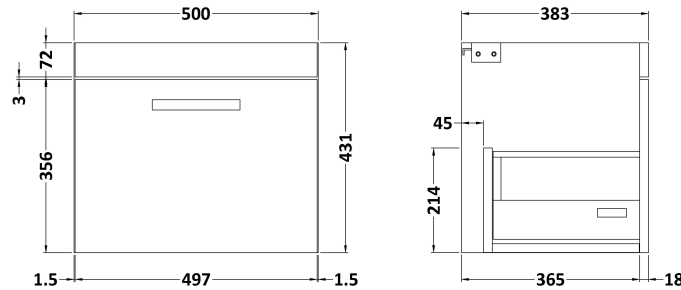

Sales Code: ATH013D

Description: 500 Wh Single Drawer Vanity & Basin 3

Packaging Details

Barcode: 5056211863847

Sales Code: MOE182

Description: 500 Wall Hung Single Drawer Basin Unit

Product Dimensions

Height (mm):	430
Width (mm):	500
Depth (mm):	383
Nett Weight (kg):	12

Packaging Dimensions

Height (mm):	405
Width (mm):	520
Depth (mm):	450
Gross Weight (kg):	12.5

Packaging Data

Box Colour:	Brown Cardboard Box - Printed
Box Qty:	0
Label Size:	0 x 0
Label Colour:	White Label
Label Qty:	2

Sales Code: NVM032

Description: 500 Thin Edged Basin 1Th

Product Dimensions

Height (mm):	170
Width (mm):	510
Depth (mm):	395
Nett Weight (kg):	9.5

Packaging Dimensions

Height (mm):	190
Width (mm):	530
Depth (mm):	415
Gross Weight (kg):	10

Packaging Data

Box Colour:	Brown Cardboard Box - Printed
Box Qty:	1
Label Size:	100 x 50
Label Colour:	White Label
Label Qty:	2

Outer Box Dimensions (If Applicable)

Height (mm):	
Width (mm):	
Depth (mm):	
Gross Weight (kg):	
Barcode:	5056211853411