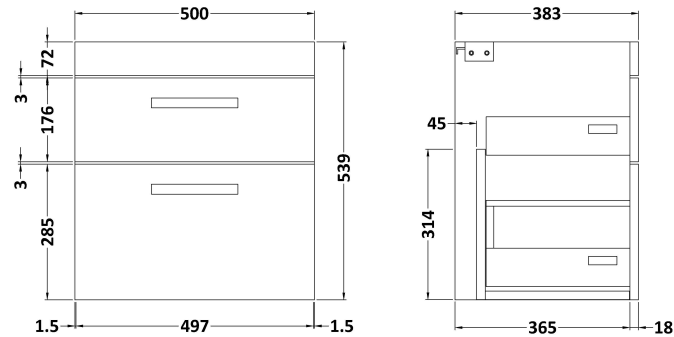

### Product Dimensions

Height (mm):	538
Width (mm):	500
Depth (mm):	383
Nett Weight (kg):	17.5

### Packaging Dimensions

Height (mm):	560
Width (mm):	520
Depth (mm):	405
Gross Weight (kg):	18

### Product Dimensions

Height (mm):	170
Width (mm):	510
Depth (mm):	395
Nett Weight (kg):	9.5

### Packaging Dimensions

Height (mm):	190
Width (mm):	530
Depth (mm):	415
Gross Weight (kg):	10