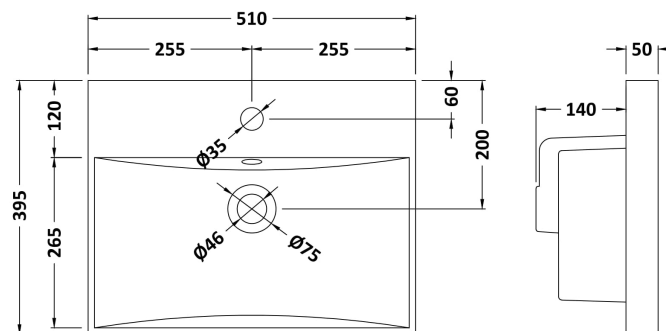

### Product Dimensions

Height (mm):	538
Width (mm):	500
Depth (mm):	383
Nett Weight (kg):	17.5

### Outer Box Dimensions (If Applicable)

Height (mm):	
Width (mm):	
Depth (mm):	
Gross Weight (kg):	
Barcode:	5055275825464

### Product Dimensions

Height (mm):	170
Width (mm):	510
Depth (mm):	395
Nett Weight (kg):	9.5

### Packaging Dimensions

Height (mm):	190
Width (mm):	530
Depth (mm):	415
Gross Weight (kg):	10