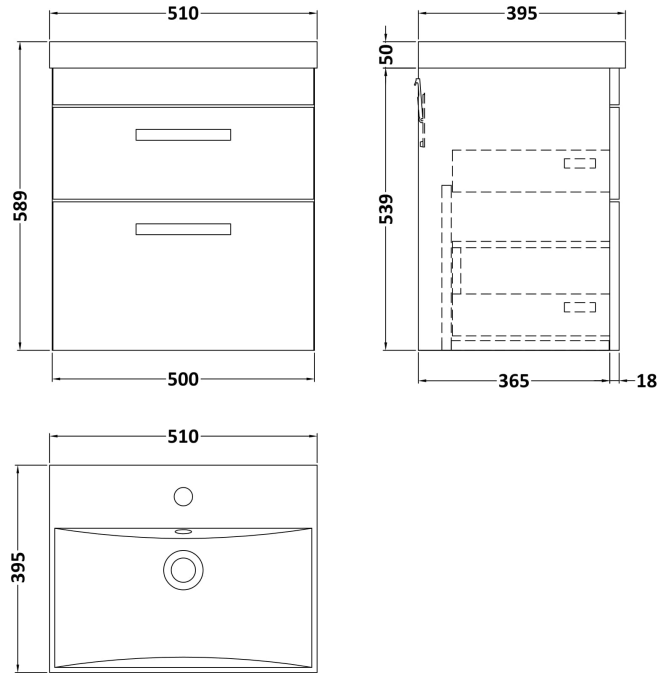

Sales Code: ATH019D

Description: 500 Wh 2-Drawer Vanity & Basin 3

Packaging Details

Barcode: 5056211863885