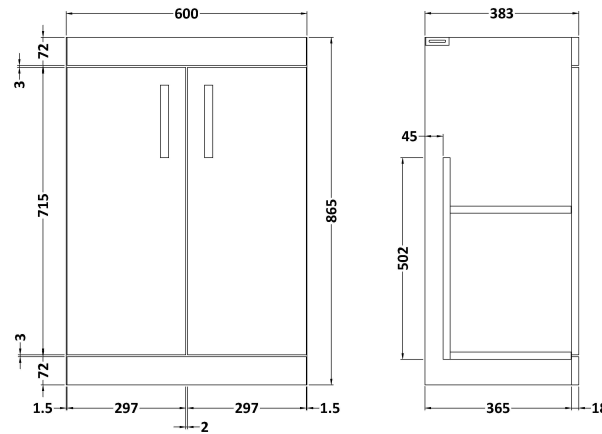

Sales Code: ATH025D

Description: 600 Fs 2-Door Vanity & Basin 3

Packaging Details

Barcode: 5056211863922

Sales Code: MOD503

Description: 600 2-Door F/S Unit

Product Dimensions

Height (mm):	865
Width (mm):	600
Depth (mm):	383
Nett Weight (kg):	21

Packaging Dimensions

Height (mm):	405
Width (mm):	620
Depth (mm):	885
Gross Weight (kg):	21.5

Packaging Data

Box Colour:	Brown Cardboard Box
Box Qty:	1
Label Size:	100 x 50
Label Colour:	White Label
Label Qty:	2

Outer Box Dimensions (If Applicable)

Height (mm):	
Width (mm):	
Depth (mm):	
Gross Weight (kg):	
Barcode:	5055275825495

Product Details

Country of Origin:	United Kingdom
Fitting Instruction:	No
CE & UKCA:	N/A
FSC Certified Materials:	Yes
Colour:	Anthracite Woodgrain
Construction Method:	Cam & Wood Dowel
Construction Type:	Rigid
Cabinet Finish:	MFC Textured Woodgrain
Fascia Finish:	MFC Textured Woodgrain
Cabinet Thickness (mm):	18
Fascia Thickness (mm):	18
Drawer Included:	No
Drawer Type:	Not Applicable
No of Shelves:	1
Hinge Type:	95 Degree Clip-On Soft Close
Hinge Included:	Yes, Supplied
Adjustable Legs:	No, Not Required
Fixings Included:	Yes
Handle Style:	Contemporary
Waste Shroud:	No
Handle Included:	Yes, Supplied
Handle Type:	D-Shape

Sales Code: NVM033

Description: 600 Thin Edged Basin 1Th

Product Dimensions

Height (mm):	170
Width (mm):	610
Depth (mm):	395
Nett Weight (kg):	11

Packaging Dimensions

Height (mm):	190
Width (mm):	630
Depth (mm):	415
Gross Weight (kg):	11.5