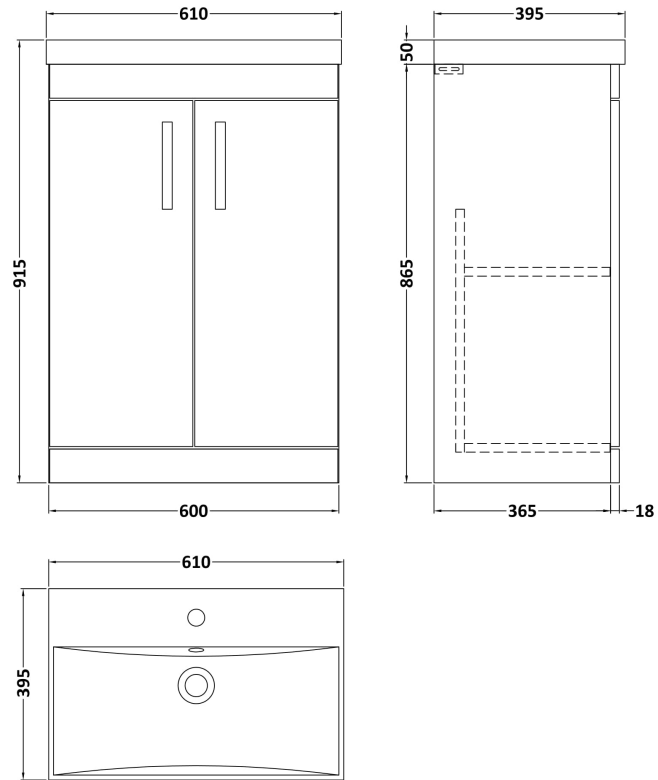

Sales Code: ATH025D

Description: 600 Fs 2-Door Vanity & Basin 3

Packaging Details

Barcode: 5056211863922

Sales Code: MOD503

Description: 600 2-Door F/S Unit

Product Dimensions

Height (mm):	865
Width (mm):	600
Depth (mm):	383
Nett Weight (kg):	21

Packaging Dimensions

Height (mm):	405
Width (mm):	620
Depth (mm):	885
Gross Weight (kg):	21.5

Packaging Data

Box Colour:	Brown Cardboard Box
Box Qty:	1
Label Size:	100 x 50
Label Colour:	White Label
Label Qty:	2

Outer Box Dimensions (If Applicable)

Height (mm):	
Width (mm):	
Depth (mm):	
Gross Weight (kg):	
Barcode:	5055275825495

Product Details

Country of Origin:	United Kingdom
Fitting Instruction:	No
CE & UKCA:	N/A
FSC Certified Materials:	Yes
Colour:	Anthracite Woodgrain
Construction Method:	Cam & Wood Dowel
Construction Type:	Rigid
Cabinet Finish:	MFC Textured Woodgrain
Fascia Finish:	MFC Textured Woodgrain
Cabinet Thickness (mm):	18
Fascia Thickness (mm):	18
Drawer Included:	No
Drawer Type:	Not Applicable
No of Shelves:	1
Hinge Type:	95 Degree Clip-On Soft Close
Hinge Included:	Yes, Supplied
Adjustable Legs:	No, Not Required
Fixings Included:	Yes
Handle Style:	Contemporary
Waste Shroud:	No
Handle Included:	Yes, Supplied
Handle Type:	D-Shape

Sales Code: NVM033

Description: 600 Thin Edged Basin 1Th

Product Dimensions

Height (mm):	170
Width (mm):	610
Depth (mm):	395
Nett Weight (kg):	11

Packaging Dimensions

Height (mm):	190
Width (mm):	630
Depth (mm):	415
Gross Weight (kg):	11.5