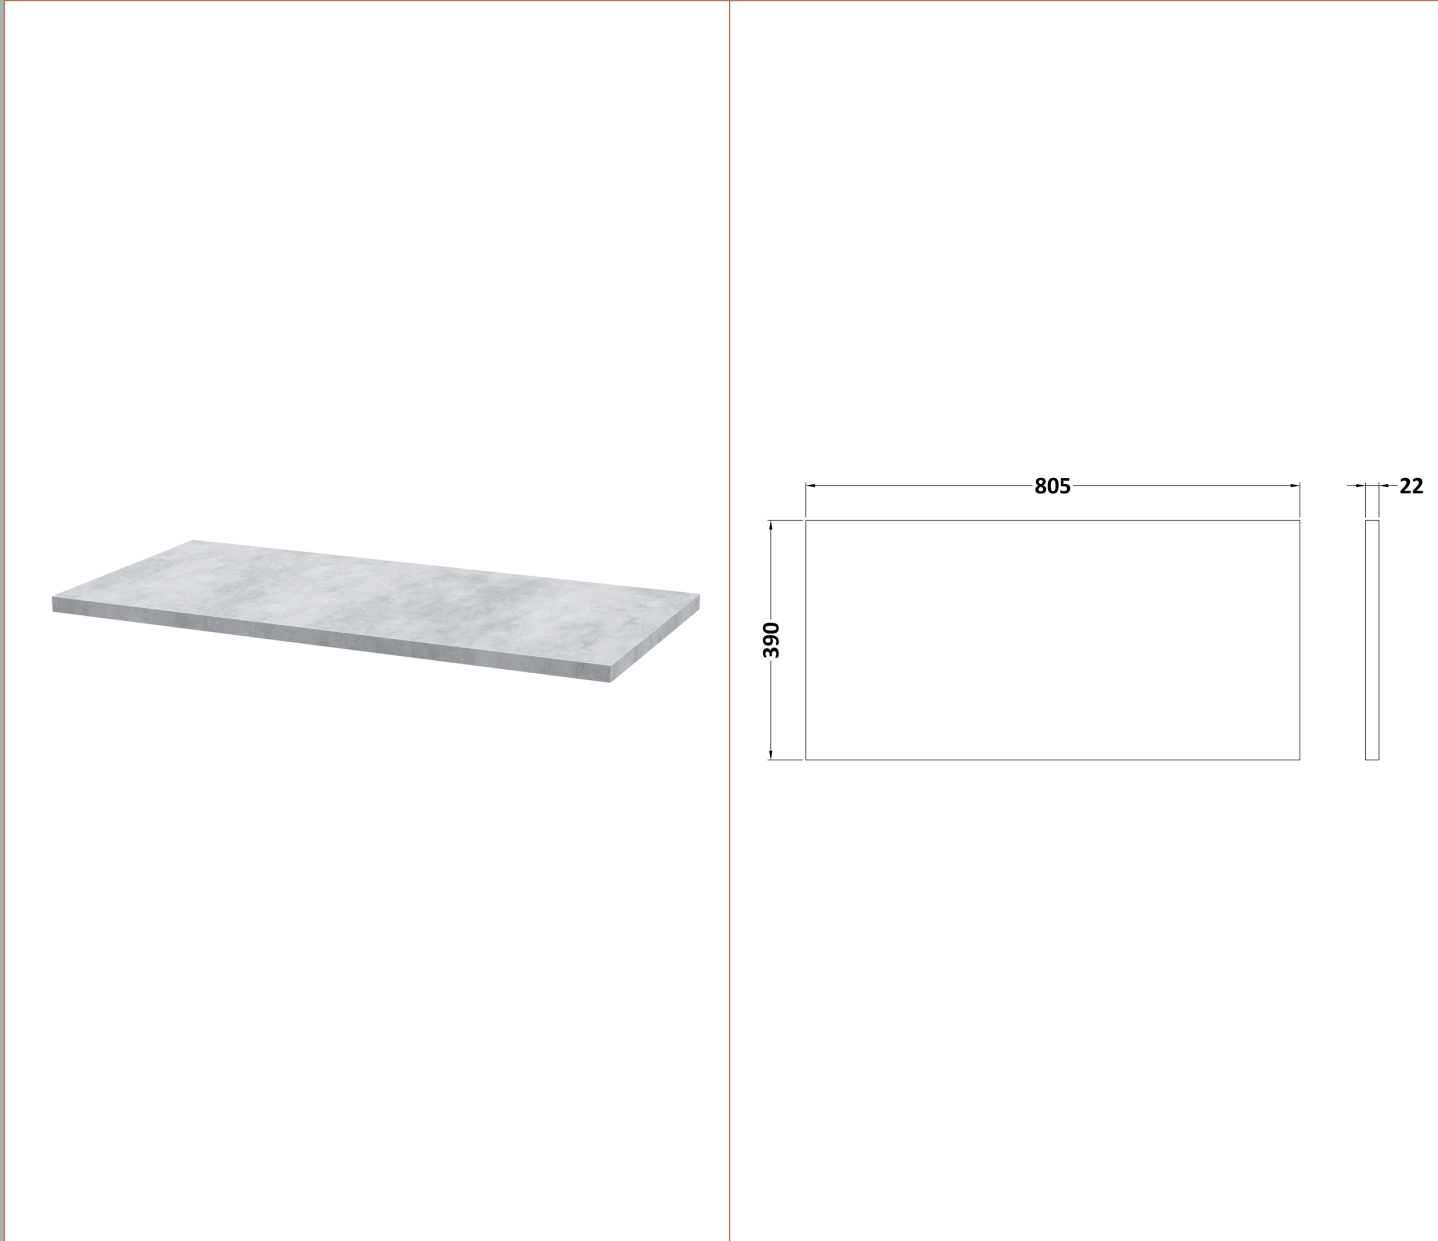

Height (mm):	430
Width (mm):	800
Depth (mm):	383
Nett Weight (kg):	17

Packaging Dimensions

Height (mm):	450
Width (mm):	820
Depth (mm):	405
Gross Weight (kg):	17.5

Packaging Data

Box Colour:	Brown Cardboard Box
Box Qty:	1
Label Size:	100 x 50
Label Colour:	White Label
Label Qty:	2

Outer Box Dimensions (If Applicable)

Height (mm):	
Width (mm):	
Depth (mm):	
Gross Weight (kg):	
Barcode:	5055275825693

Product Details

Country of Origin:	United Kingdom
Fitting Instruction:	No
CE & UKCA:	N/A
FSC Certified Materials:	Yes
Colour:	Anthracite Woodgrain
Construction Method:	Cam & Wood Dowel
Construction Type:	Rigid
Cabinet Finish:	MFC Textured Woodgrain
Fascia Finish:	MFC Textured Woodgrain
Cabinet Thickness (mm):	18
Fascia Thickness (mm):	18
Drawer Included:	Yes
Drawer Type:	80mm High Metal Softclose
No of Shelves:	0
Hinge Type:	Not Applicable
Hinge Included:	Not Applicable
Adjustable Legs:	No, Not Required
Fixings Included:	Yes
Handle Style:	Contemporary
Waste Shroud:	Yes
Handle Included:	Yes, Supplied
Handle Type:	D-Shape

Sales Code: LBG800

Description: Laminate Worktop 805X390x22mm

Product Dimensions

Height (mm):	22
Width (mm):	805
Depth (mm):	390
Nett Weight (kg):	2.75

Packaging Dimensions

Height (mm):	25
Width (mm):	810
Depth (mm):	455
Gross Weight (kg):	2.75