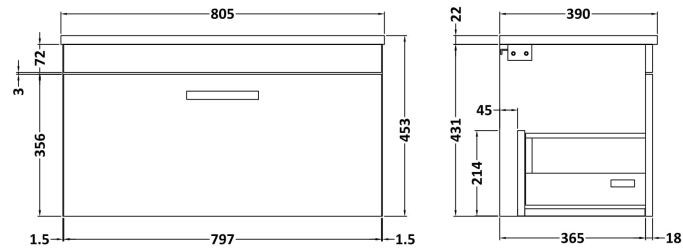

Sales Code: ATH060LBG

Description: 800 W/H Single Drawer Unit & Lam Worktop

Packaging Details

Barcode: 5056462613208