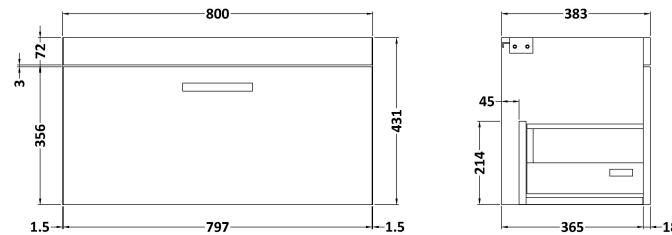

Sales Code: MOD565

Description: 800 Wall Hung Single Drawer Basin Unit

Product Dimensions

Height (mm):	430
Width (mm):	800
Depth (mm):	383
Nett Weight (kg):	17

Packaging Dimensions

Height (mm):	450
Width (mm):	820
Depth (mm):	405
Gross Weight (kg):	17.5

Packaging Data

Box Colour:	Brown Cardboard Box
Box Qty:	1
Label Size:	100 x 50
Label Colour:	White Label
Label Qty:	2

Outer Box Dimensions (If Applicable)

Height (mm):	
Width (mm):	
Depth (mm):	
Gross Weight (kg):	
Barcode:	5055275825693

Product Details

Country of Origin:	United Kingdom
Fitting Instruction:	No
CE & UKCA:	N/A
FSC Certified Materials:	Yes
Colour:	Anthracite Woodgrain
Construction Method:	Cam & Wood Dowel
Construction Type:	Rigid
Cabinet Finish:	MFC Textured Woodgrain
Fascia Finish:	MFC Textured Woodgrain
Cabinet Thickness (mm):	18
Fascia Thickness (mm):	18
Drawer Included:	Yes
Drawer Type:	80mm High Metal Softclose
No of Shelves:	0
Hinge Type:	Not Applicable
Hinge Included:	Not Applicable
Adjustable Legs:	No, Not Required
Fixings Included:	Yes
Handle Style:	Contemporary
Waste Shroud:	Yes
Handle Included:	Yes, Supplied
Handle Type:	D-Shape