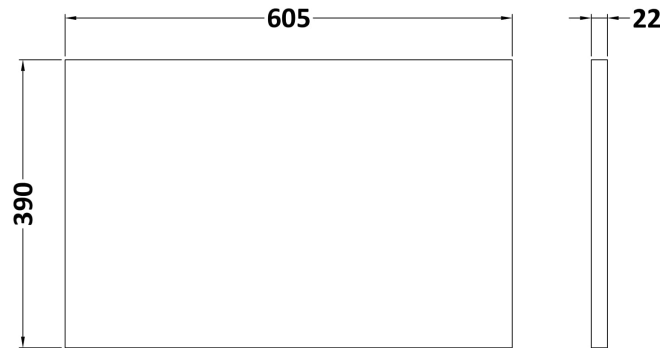

Packaging Dimensions

Height (mm):	560
Width (mm):	620
Depth (mm):	405
Gross Weight (kg):	21

Packaging Data

Box Colour:	Brown Cardboard Box
Box Qty:	1
Label Size:	100 x 50
Label Colour:	White Label
Label Qty:	2

Outer Box Dimensions (If Applicable)

Height (mm):	
Width (mm):	
Depth (mm):	
Gross Weight (kg):	
Barcode:	5055275825617

Product Details

Country of Origin:	United Kingdom
Fitting Instruction:	No
CE & UKCA:	N/A
FSC Certified Materials:	Yes
Colour:	Anthracite Woodgrain
Construction Method:	Cam & Wood Dowel
Construction Type:	Rigid
Cabinet Finish:	MFC Textured Woodgrain
Fascia Finish:	MFC Textured Woodgrain
Cabinet Thickness (mm):	18
Fascia Thickness (mm):	18
Drawer Included:	Yes
Drawer Type:	80mm High Metal Softclose
No of Shelves:	0
Hinge Type:	Not Applicable
Hinge Included:	Not Applicable
Adjustable Legs:	No, Not Required
Fixings Included:	Yes
Handle Style:	Contemporary
Waste Shroud:	Yes
Handle Included:	Yes, Supplied
Handle Type:	D-Shape

Sales Code: LSW600

Description: Laminate Worktop 605X390x22mm

Product Dimensions

Height (mm):	22
Width (mm):	605
Depth (mm):	390
Nett Weight (kg):	2

Packaging Dimensions

Height (mm):	25
Width (mm):	610
Depth (mm):	455
Gross Weight (kg):	2

Packaging Data

Box Colour:	Brown Cardboard Box
Box Qty:	1
Label Size:	100 x 50
Label Colour:	White Label
Label Qty:	1

Outer Box Dimensions (If Applicable)

Height (mm):	
Width (mm):	
Depth (mm):	
Gross Weight (kg):	
Barcode:	5056211874188