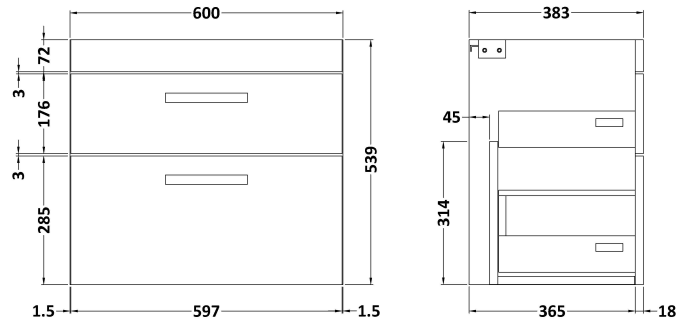

Sales Code: ATH046LSW

Description: 600 W/H 2-Drawer Unit & Lam Worktop

Packaging Details

Barcode: 5056462612188

Sales Code: MOD593

Description: 600 Wall Hung 2-Drawer Basin Unit

Product Dimensions

Height (mm):	538
Width (mm):	600
Depth (mm):	383
Nett Weight (kg):	20.5

Packaging Dimensions

Height (mm):	560
Width (mm):	620
Depth (mm):	405
Gross Weight (kg):	21

Packaging Data

Box Colour:	Brown Cardboard Box
Box Qty:	1
Label Size:	100 x 50
Label Colour:	White Label
Label Qty:	2

Sales Code: LSW600

Description: Laminate Worktop 605X390x22mm

Product Dimensions

Height (mm):	22
Width (mm):	605
Depth (mm):	390
Nett Weight (kg):	2

Packaging Dimensions

Height (mm):	25
Width (mm):	610
Depth (mm):	455
Gross Weight (kg):	2

Packaging Data

Box Colour:	Brown Cardboard Box
Box Qty:	1
Label Size:	100 x 50
Label Colour:	White Label
Label Qty:	1

Outer Box Dimensions (If Applicable)

Height (mm):	
Width (mm):	
Depth (mm):	
Gross Weight (kg):	
Barcode:	5056211874188