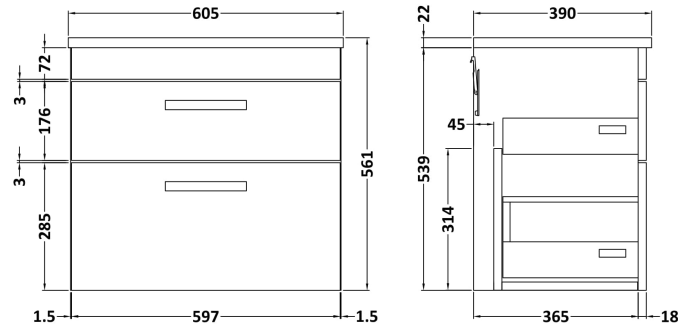

Sales Code: ATH046LSW

Description: 600 W/H 2-Drawer Unit & Lam Worktop

Packaging Details

Barcode: 5056462612188

Sales Code: MOD593

Description: 600 Wall Hung 2-Drawer Basin Unit

Product Dimensions

Height (mm):	538
Width (mm):	600
Depth (mm):	383
Nett Weight (kg):	20.5

Packaging Dimensions

Height (mm):	560
Width (mm):	620
Depth (mm):	405
Gross Weight (kg):	21

Packaging Data

Box Colour:	Brown Cardboard Box
Box Qty:	1
Label Size:	100 x 50
Label Colour:	White Label
Label Qty:	2

Sales Code: LSW600

Description: Laminate Worktop 605X390x22mm

Product Dimensions

Height (mm):	22
Width (mm):	605
Depth (mm):	390
Nett Weight (kg):	2

Packaging Dimensions

Height (mm):	25
Width (mm):	610
Depth (mm):	455
Gross Weight (kg):	2

Packaging Data

Box Colour:	Brown Cardboard Box
Box Qty:	1
Label Size:	100 x 50
Label Colour:	White Label
Label Qty:	1

Outer Box Dimensions (If Applicable)

Height (mm):	
Width (mm):	
Depth (mm):	
Gross Weight (kg):	
Barcode:	5056211874188