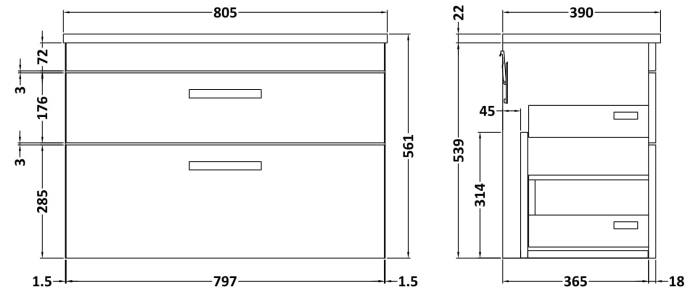

Sales Code: ATH067LBG

Description: 800 W/H 2-Drawer Unit & Lam Worktop

Packaging Details

Barcode: 5056462613260

Sales Code: MOD575

Description: 800 Wall Hung 2-Drawer Basin Unit

Product Dimensions

Height (mm):	538
Width (mm):	800
Depth (mm):	383
Nett Weight (kg):	24

Packaging Dimensions

Height (mm):	560
Width (mm):	820
Depth (mm):	405
Gross Weight (kg):	24.5

Packaging Data

Box Colour:	Brown Cardboard Box
Box Qty:	1
Label Size:	100 x 50
Label Colour:	White Label
Label Qty:	2

Outer Box Dimensions (If Applicable)

Height (mm):	
Width (mm):	
Depth (mm):	
Gross Weight (kg):	
Barcode:	5055275825730

Product Details

Country of Origin:	United Kingdom
Fitting Instruction:	No
CE & UKCA:	N/A
FSC Certified Materials:	Yes
Colour:	Anthracite Woodgrain
Construction Method:	Cam & Wood Dowel
Construction Type:	Rigid
Cabinet Finish:	MFC Textured Woodgrain
Fascia Finish:	MFC Textured Woodgrain
Cabinet Thickness (mm):	18
Fascia Thickness (mm):	18
Drawer Included:	Yes
Drawer Type:	80mm High Metal Softclose
No of Shelves:	0
Hinge Type:	Not Applicable
Hinge Included:	Not Applicable
Adjustable Legs:	No, Not Required
Fixings Included:	Yes
Handle Style:	Contemporary
Waste Shroud:	Yes
Handle Included:	Yes, Supplied
Handle Type:	D-Shape

Sales Code: LBG800

Description: Laminate Worktop 805X390x22mm

Product Dimensions

Height (mm):	22
Width (mm):	805
Depth (mm):	390
Nett Weight (kg):	2.75

Packaging Dimensions

Height (mm):	25
Width (mm):	810
Depth (mm):	455
Gross Weight (kg):	2.75