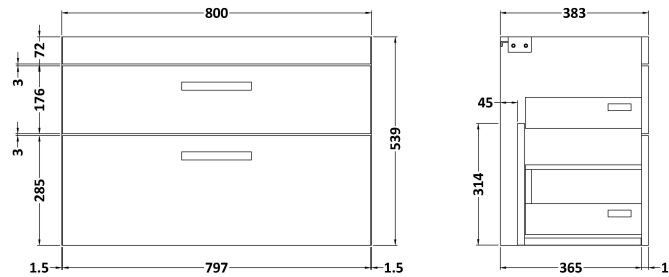

Sales Code: ATH067LBG

Description: 800 W/H 2-Drawer Unit & Lam Worktop

Packaging Details

Barcode: 5056462613260

Sales Code: MOD575

Description: 800 Wall Hung 2-Drawer Basin Unit

Product Dimensions

Height (mm):	538
Width (mm):	800
Depth (mm):	383
Nett Weight (kg):	24

Packaging Dimensions

Height (mm):	560
Width (mm):	820
Depth (mm):	405
Gross Weight (kg):	24.5

Packaging Data

Box Colour:	Brown Cardboard Box
Box Qty:	1
Label Size:	100 x 50
Label Colour:	White Label
Label Qty:	2

Sales Code: LBG800

Description: Laminate Worktop 805X390x22mm

Product Dimensions

Height (mm):	22
Width (mm):	805
Depth (mm):	390
Nett Weight (kg):	2.75

Packaging Dimensions

Height (mm):	25
Width (mm):	810
Depth (mm):	455
Gross Weight (kg):	2.75

Packaging Data

Box Colour:	Brown Cardboard Box
Box Qty:	1
Label Size:	100 x 50
Label Colour:	White Label
Label Qty:	1

Outer Box Dimensions (If Applicable)

Height (mm):	
Width (mm):	
Depth (mm):	
Gross Weight (kg):	
Barcode:	5056211874133