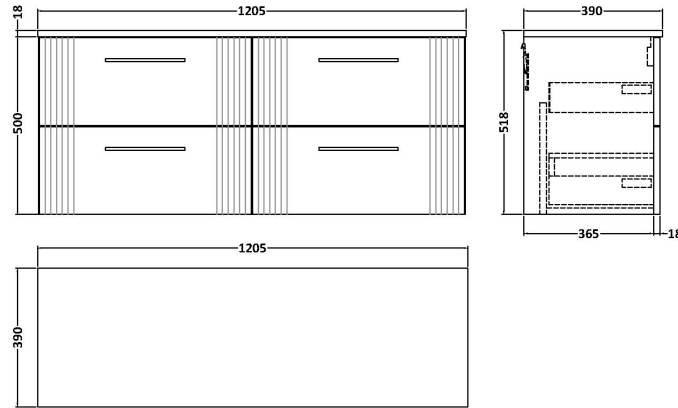

Sales Code: DPF193W2

Description: 1200 W/H 4-Drawer Vanity & Worktop

Packaging Details

Barcode: 5056462676937