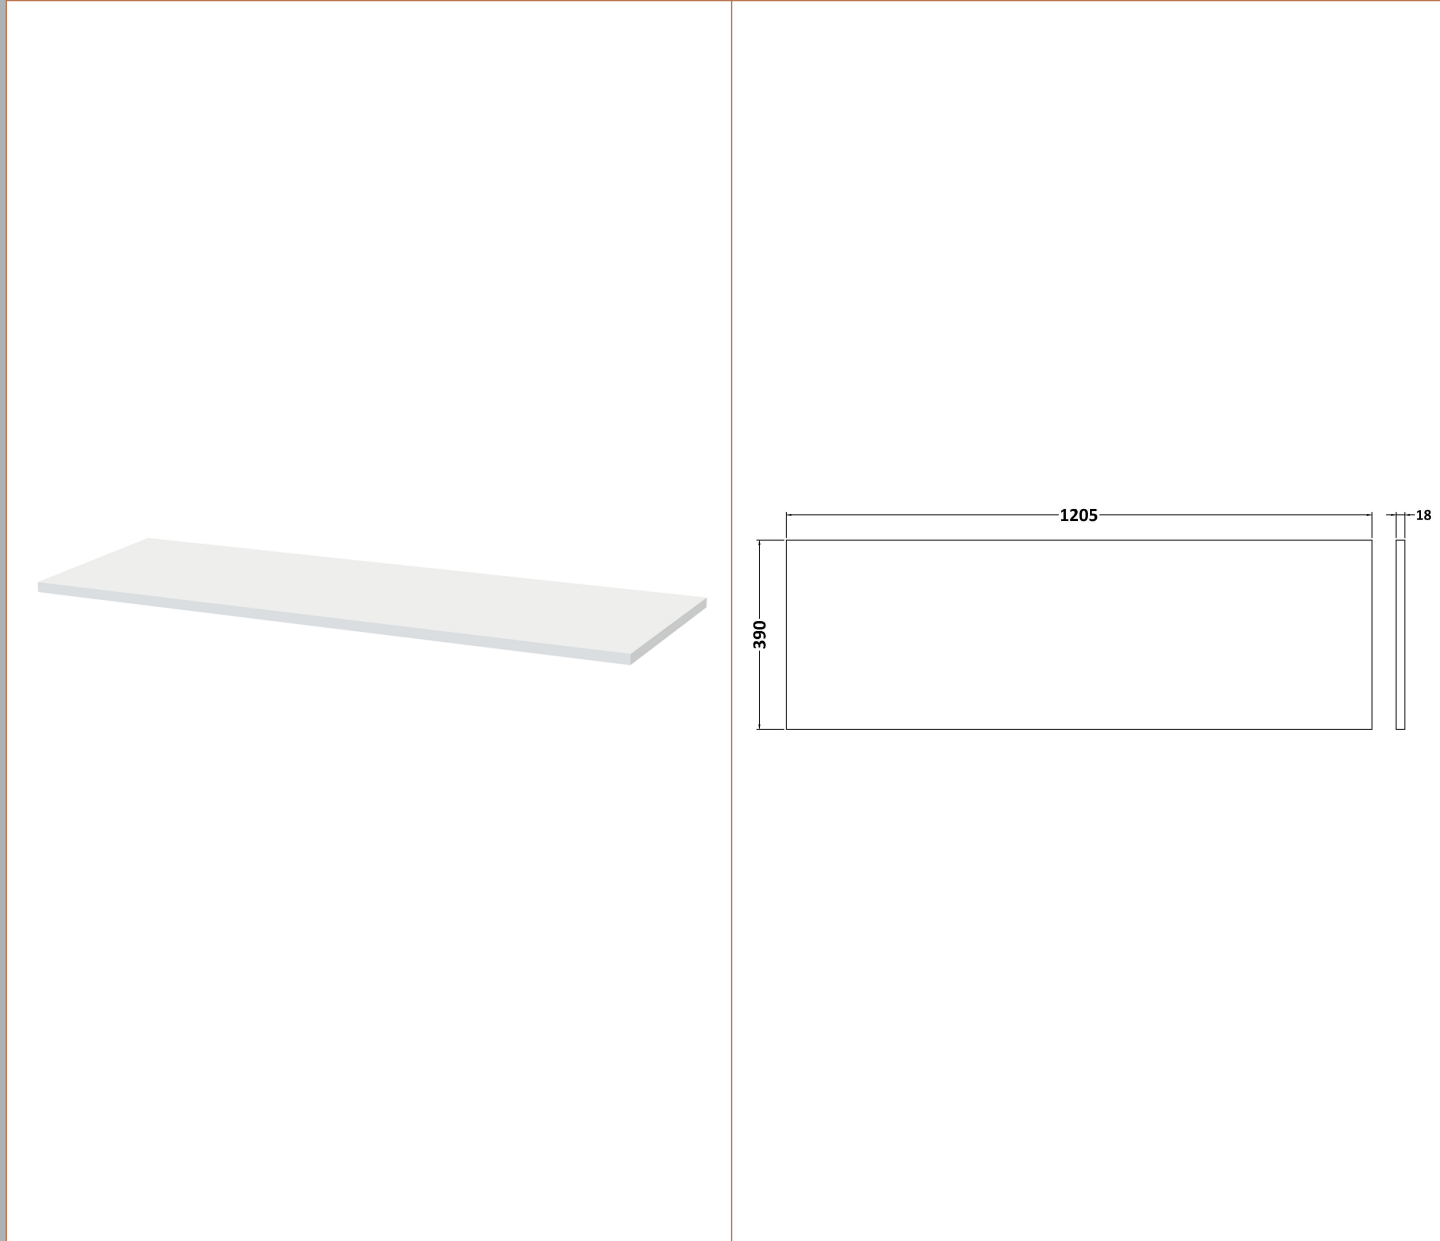

### Product Dimensions

Height (mm):	500
Width (mm):	600
Depth (mm):	383
Nett Weight (kg):	22.5

### Outer Box Dimensions (If Applicable)

Height (mm):	
Width (mm):	
Depth (mm):	
Gross Weight (kg):	
Barcode:	5056462655482

### Product Details

Country of Origin:	China
Fitting Instruction:	No
CE & UKCA:	
FSC Certified Materials:	Yes
Colour:	Satin White
Construction Method:	Cam & Wood Dowel
Construction Type:	Rigid
Cabinet Finish:	MFC Painted Gloss
Fascia Finish:	Mdf Painted Gloss
Cabinet Thickness (mm):	16
Fascia Thickness (mm):	18
Drawer Included:	Yes
Drawer Type:	80mm High Metal Softclose
No of Shelves:	0
Hinge Type:	Not Applicable
Hinge Included:	No
Adjustable Legs:	No, Not Required
Fixings Included:	Yes
Handle Style:	Modern
Waste Shroud:	Yes
Handle Included:	Yes, Supplied
Handle Type:	Finger Pull

**Sales Code:** MWT120

**Description:** 1200 Worktop (1205X390x18mm)

**Product Dimensions**

Height (mm):	18
Width (mm):	1205
Depth (mm):	390
Nett Weight (kg):	5

**Packaging Dimensions**

Height (mm):	25
Width (mm):	1225
Depth (mm):	410
Gross Weight (kg):	5