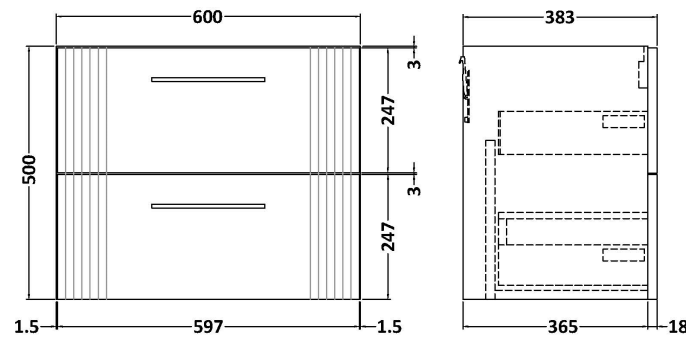

### Product Dimensions

Height (mm):	500
Width (mm):	600
Depth (mm):	383
Nett Weight (kg):	22.5

### Packaging Dimensions

Height (mm):	520
Width (mm):	620
Depth (mm):	405
Gross Weight (kg):	23

### Outer Box Dimensions (If Applicable)

Height (mm):	
Width (mm):	
Depth (mm):	
Gross Weight (kg):	
Barcode:	5056462655482

**Sales Code:** MWT120

**Description:** 1200 Worktop (1205X390x18mm)

**Product Dimensions**

Height (mm):	18
Width (mm):	1205
Depth (mm):	390
Nett Weight (kg):	5

**Packaging Dimensions**

Height (mm):	25
Width (mm):	1225
Depth (mm):	410
Gross Weight (kg):	5