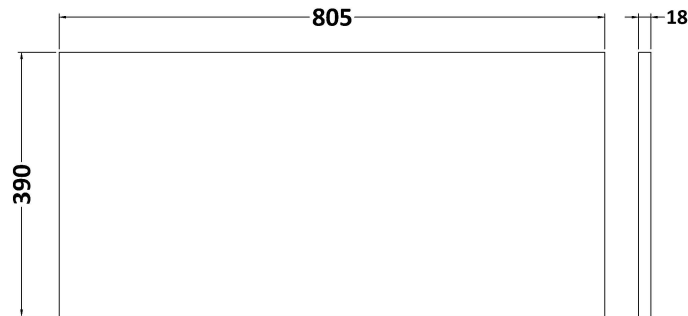

Packaging Dimensions

Height (mm):	520
Width (mm):	820
Depth (mm):	405
Gross Weight (kg):	25

Packaging Data

Box Colour:	Brown Cardboard Box - Printed
Box Qty:	0
Label Size:	0 x 0
Label Colour:	Not Applicable
Label Qty:	0

Outer Box Dimensions (If Applicable)

Height (mm):	
Width (mm):	
Depth (mm):	
Gross Weight (kg):	
Barcode:	5056462661179

Product Details

Country of Origin:	China
Fitting Instruction:	No
CE & UKCA:	
FSC Certified Materials:	Yes
Colour:	Satin Anthracite
Construction Method:	Cam & Wood Dowel
Construction Type:	Rigid
Cabinet Finish:	MFC Painted Gloss
Fascia Finish:	Mdf Painted Gloss
Cabinet Thickness (mm):	16
Fascia Thickness (mm):	18
Drawer Included:	Yes
Drawer Type:	80mm High Metal Softclose
No of Shelves:	0
Hinge Type:	Not Applicable
Hinge Included:	No
Adjustable Legs:	No, Not Required
Fixings Included:	Yes
Handle Style:	Modern
Waste Shroud:	Yes
Handle Included:	Yes, Supplied
Handle Type:	Finger Pull

Sales Code: MWT1480

Description: 800 Worktop (805X390x18mm)

Product Dimensions

Height (mm):	18
Width (mm):	805
Depth (mm):	390
Nett Weight (kg):	3.5

Packaging Dimensions

Height (mm):	25
Width (mm):	825
Depth (mm):	410
Gross Weight (kg):	3.5

Packaging Data

Box Colour:	Brown Cardboard Box - Printed
Box Qty:	1
Label Size:	100 x 50
Label Colour:	Not Applicable
Label Qty:	0

Outer Box Dimensions (If Applicable)

Height (mm):	
Width (mm):	
Depth (mm):	
Gross Weight (kg):	
Barcode:	5056462661292