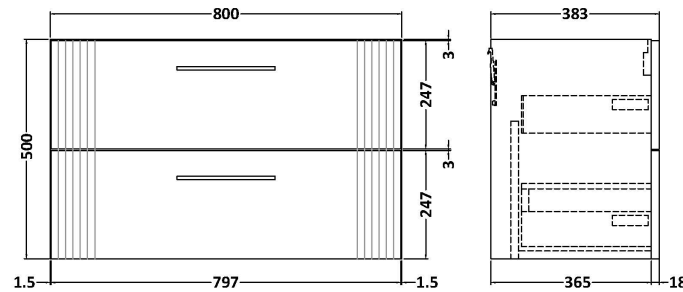

Sales Code: DPF1495W

Description: 800 W/H 2-Drawer Vanity & Worktop

Packaging Details

Barcode: 5056462676654

Sales Code: FLT1495

Description: 800 W/H 2-Drawer Unit

Product Dimensions

Height (mm):	500
Width (mm):	800
Depth (mm):	383
Nett Weight (kg):	24.5

Packaging Dimensions

Height (mm):	520
Width (mm):	820
Depth (mm):	405
Gross Weight (kg):	25

Packaging Data

Box Colour:	Brown Cardboard Box - Printed
Box Qty:	0
Label Size:	0 x 0
Label Colour:	Not Applicable
Label Qty:	0

Outer Box Dimensions (If Applicable)

Height (mm):	
Width (mm):	
Depth (mm):	
Gross Weight (kg):	
Barcode:	5056462661179

Product Details

Country of Origin:	China
Fitting Instruction:	No
CE & UKCA:	
FSC Certified Materials:	Yes
Colour:	Satin Anthracite
Construction Method:	Cam & Wood Dowel
Construction Type:	Rigid
Cabinet Finish:	MFC Painted Gloss
Fascia Finish:	Mdf Painted Gloss
Cabinet Thickness (mm):	16
Fascia Thickness (mm):	18
Drawer Included:	Yes
Drawer Type:	80mm High Metal Softclose
No of Shelves:	0
Hinge Type:	Not Applicable
Hinge Included:	No
Adjustable Legs:	No, Not Required
Fixings Included:	Yes
Handle Style:	Modern
Waste Shroud:	Yes
Handle Included:	Yes, Supplied
Handle Type:	Finger Pull

Sales Code: MWT1480

Description: 800 Worktop (805X390x18mm)

Product Dimensions

Height (mm):	18
Width (mm):	805
Depth (mm):	390
Nett Weight (kg):	3.5

Packaging Dimensions

Height (mm):	25
Width (mm):	825
Depth (mm):	410
Gross Weight (kg):	3.5