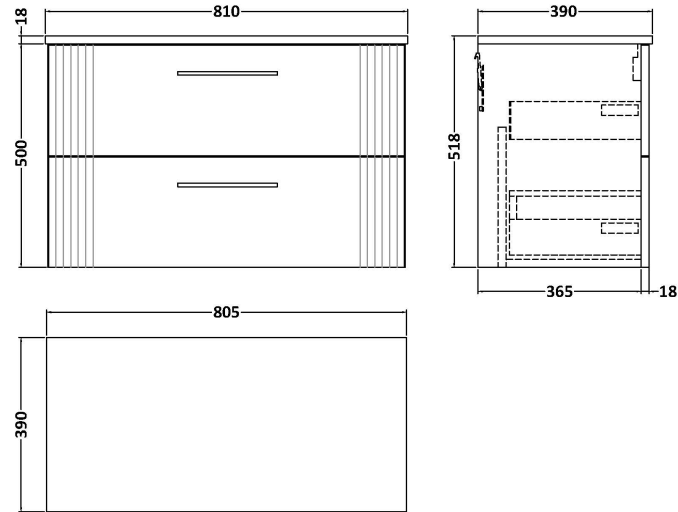

Sales Code: DPF1495W

Description: 800 W/H 2-Drawer Vanity & Worktop

Packaging Details

Barcode: 5056462676654

Sales Code: FLT1495

Description: 800 W/H 2-Drawer Unit

Product Dimensions

Height (mm):	500
Width (mm):	800
Depth (mm):	383
Nett Weight (kg):	24.5

Packaging Dimensions

Height (mm):	520
Width (mm):	820
Depth (mm):	405
Gross Weight (kg):	25

Packaging Data

Box Colour:	Brown Cardboard Box - Printed
Box Qty:	0
Label Size:	0 x 0
Label Colour:	Not Applicable
Label Qty:	0

Outer Box Dimensions (If Applicable)

Height (mm):	
Width (mm):	
Depth (mm):	
Gross Weight (kg):	
Barcode:	5056462661179

Product Details

Country of Origin:	China
Fitting Instruction:	No
CE & UKCA:	
FSC Certified Materials:	Yes
Colour:	Satin Anthracite
Construction Method:	Cam & Wood Dowel
Construction Type:	Rigid
Cabinet Finish:	MFC Painted Gloss
Fascia Finish:	Mdf Painted Gloss
Cabinet Thickness (mm):	16
Fascia Thickness (mm):	18
Drawer Included:	Yes
Drawer Type:	80mm High Metal Softclose
No of Shelves:	0
Hinge Type:	Not Applicable
Hinge Included:	No
Adjustable Legs:	No, Not Required
Fixings Included:	Yes
Handle Style:	Modern
Waste Shroud:	Yes
Handle Included:	Yes, Supplied
Handle Type:	Finger Pull

Sales Code: MWT1480

Description: 800 Worktop (805X390x18mm)

Product Dimensions

Height (mm):	18
Width (mm):	805
Depth (mm):	390
Nett Weight (kg):	3.5

Packaging Dimensions

Height (mm):	25
Width (mm):	825
Depth (mm):	410
Gross Weight (kg):	3.5