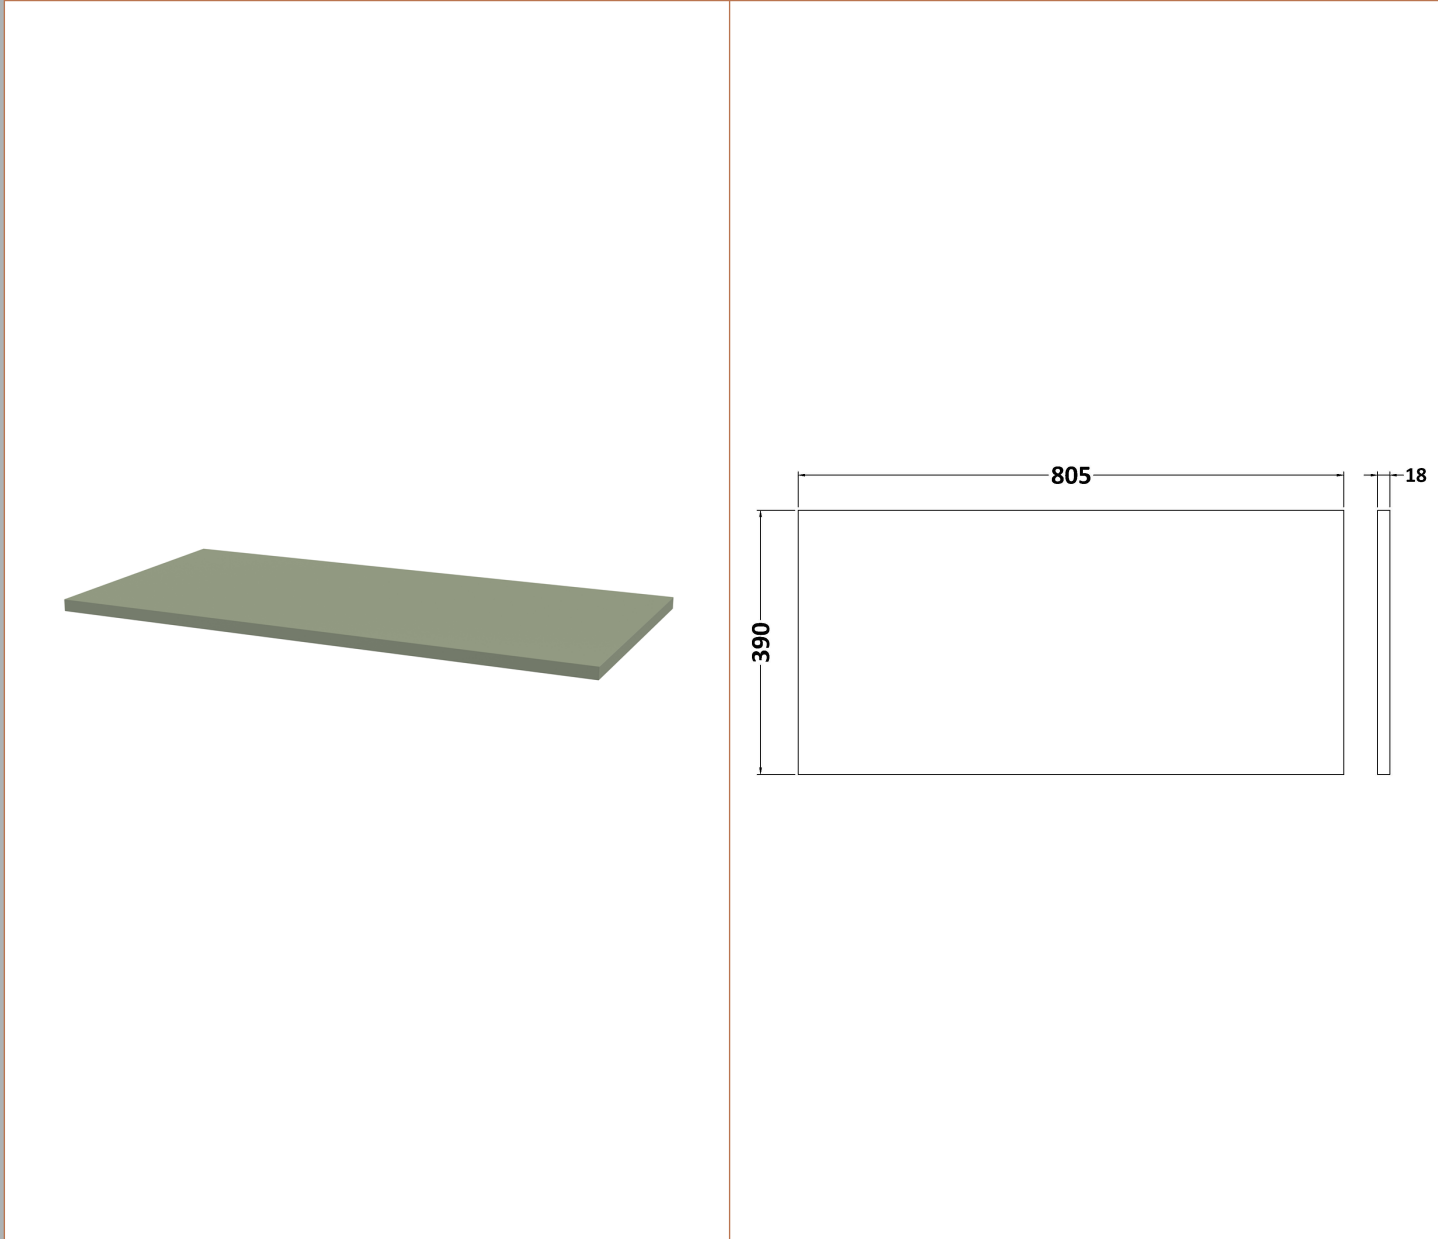

Sales Code: DPF895W

Description: 800 W/H 2-Drawer Vanity & Worktop

Packaging Details

Barcode: 5056462676722

Sales Code: FLT895

Description: 800 W/H 2-Drawer Unit

Product Dimensions

Height (mm):	500
Width (mm):	800
Depth (mm):	383
Nett Weight (kg):	24.5

Outer Box Dimensions (If Applicable)

Height (mm):	
Width (mm):	
Depth (mm):	
Gross Weight (kg):	
Barcode:	5056462655598

Product Details

Country of Origin:	China
Fitting Instruction:	No
CE & UKCA:	
FSC Certified Materials:	Yes
Colour:	Satin Green
Construction Method:	Cam & Wood Dowel
Construction Type:	Rigid
Cabinet Finish:	MFC Painted Gloss
Fascia Finish:	Mdf Painted Gloss
Cabinet Thickness (mm):	16
Fascia Thickness (mm):	18
Drawer Included:	Yes
Drawer Type:	80mm High Metal Softclose
No of Shelves:	0
Hinge Type:	Not Applicable
Hinge Included:	No
Adjustable Legs:	No, Not Required
Fixings Included:	Yes
Handle Style:	Modern
Waste Shroud:	Yes
Handle Included:	Yes, Supplied
Handle Type:	Finger Pull

Sales Code: MWT880

Description: 800 Worktop (805X390x18mm)

Product Dimensions

Height (mm):	18
Width (mm):	805
Depth (mm):	390
Nett Weight (kg):	3.5

Packaging Dimensions

Height (mm):	25
Width (mm):	825
Depth (mm):	410
Gross Weight (kg):	3.5

Packaging Data

Box Colour:	Brown Cardboard Box - Printed
Box Qty:	1
Label Size:	100 x 50
Label Colour:	Not Applicable
Label Qty:	0

Outer Box Dimensions (If Applicable)

Height (mm):	
Width (mm):	
Depth (mm):	
Gross Weight (kg):	
Barcode:	5056462654928