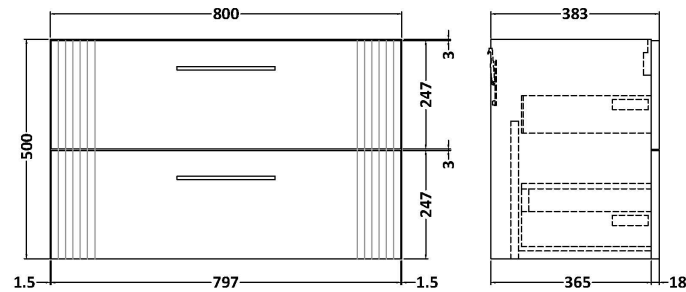

Sales Code: DPF895W

Description: 800 W/H 2-Drawer Vanity & Worktop

Packaging Details

Barcode: 5056462676722

Sales Code: FLT895

Description: 800 W/H 2-Drawer Unit

Product Dimensions

Height (mm):	500
Width (mm):	800
Depth (mm):	383
Nett Weight (kg):	24.5

Packaging Dimensions

Height (mm):	520
Width (mm):	820
Depth (mm):	405
Gross Weight (kg):	25

Packaging Data

Box Colour:	Brown Cardboard Box - Printed
Box Qty:	0
Label Size:	0 x 0
Label Colour:	Not Applicable
Label Qty:	0

Outer Box Dimensions (If Applicable)

Height (mm):	
Width (mm):	
Depth (mm):	
Gross Weight (kg):	
Barcode:	5056462655598

Product Details

Country of Origin:	China
Fitting Instruction:	No
CE & UKCA:	
FSC Certified Materials:	Yes
Colour:	Satin Green
Construction Method:	Cam & Wood Dowel
Construction Type:	Rigid
Cabinet Finish:	MFC Painted Gloss
Fascia Finish:	Mdf Painted Gloss
Cabinet Thickness (mm):	16
Fascia Thickness (mm):	18
Drawer Included:	Yes
Drawer Type:	80mm High Metal Softclose
No of Shelves:	0
Hinge Type:	Not Applicable
Hinge Included:	No
Adjustable Legs:	No, Not Required
Fixings Included:	Yes
Handle Style:	Modern
Waste Shroud:	Yes
Handle Included:	Yes, Supplied
Handle Type:	Finger Pull

Sales Code: MWT880

Description: 800 Worktop (805X390x18mm)

Product Dimensions

Height (mm):	18
Width (mm):	805
Depth (mm):	390
Nett Weight (kg):	3.5

Packaging Dimensions

Height (mm):	25
Width (mm):	825
Depth (mm):	410
Gross Weight (kg):	3.5