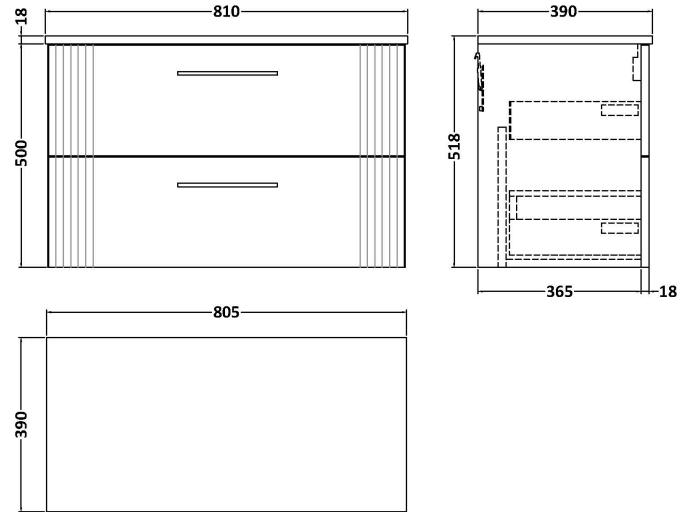

Sales Code: DPF895W

Description: 800 W/H 2-Drawer Vanity & Worktop

Packaging Details

Barcode: 5056462676722

Sales Code: FLT895

Description: 800 W/H 2-Drawer Unit

Product Dimensions

Height (mm):	500
Width (mm):	800
Depth (mm):	383
Nett Weight (kg):	24.5

Packaging Dimensions

Height (mm):	520
Width (mm):	820
Depth (mm):	405
Gross Weight (kg):	25

Packaging Data

Box Colour:	Brown Cardboard Box - Printed
Box Qty:	0
Label Size:	0 x 0
Label Colour:	Not Applicable
Label Qty:	0

Outer Box Dimensions (If Applicable)

Height (mm):	
Width (mm):	
Depth (mm):	
Gross Weight (kg):	
Barcode:	5056462655598

Product Details

Country of Origin:	China
Fitting Instruction:	No
CE & UKCA:	
FSC Certified Materials:	Yes
Colour:	Satin Green
Construction Method:	Cam & Wood Dowel
Construction Type:	Rigid
Cabinet Finish:	MFC Painted Gloss
Fascia Finish:	Mdf Painted Gloss
Cabinet Thickness (mm):	16
Fascia Thickness (mm):	18
Drawer Included:	Yes
Drawer Type:	80mm High Metal Softclose
No of Shelves:	0
Hinge Type:	Not Applicable
Hinge Included:	No
Adjustable Legs:	No, Not Required
Fixings Included:	Yes
Handle Style:	Modern
Waste Shroud:	Yes
Handle Included:	Yes, Supplied
Handle Type:	Finger Pull

Sales Code: MWT880

Description: 800 Worktop (805X390x18mm)

Product Dimensions

Height (mm):	18
Width (mm):	805
Depth (mm):	390
Nett Weight (kg):	3.5

Packaging Dimensions

Height (mm):	25
Width (mm):	825
Depth (mm):	410
Gross Weight (kg):	3.5