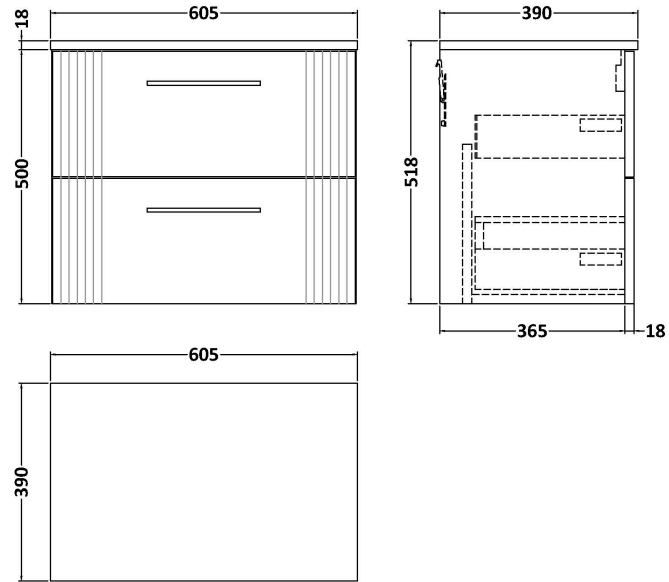

Sales Code: DPF1493W

Description: 600 W/H 2-Drawer Vanity & Worktop

Packaging Details

Barcode: 5056462675954