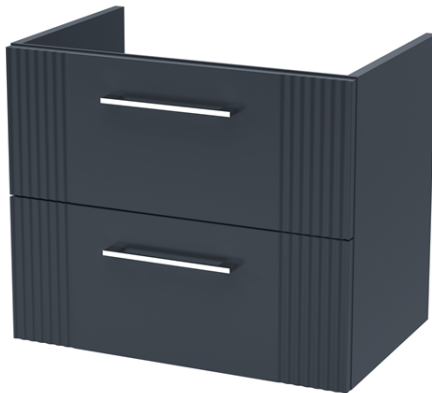

Sales Code: DPF1493W

Description: 600 W/H 2-Drawer Vanity & Worktop

### Packaging Details

Barcode: 5056462675954

Sales Code: FLT1493

Description: 600 W/H 2-Drawer Unit

### Product Dimensions

Height (mm):	500
Width (mm):	600
Depth (mm):	383
Nett Weight (kg):	22.5

### Packaging Dimensions

Height (mm):	520
Width (mm):	620
Depth (mm):	405
Gross Weight (kg):	23