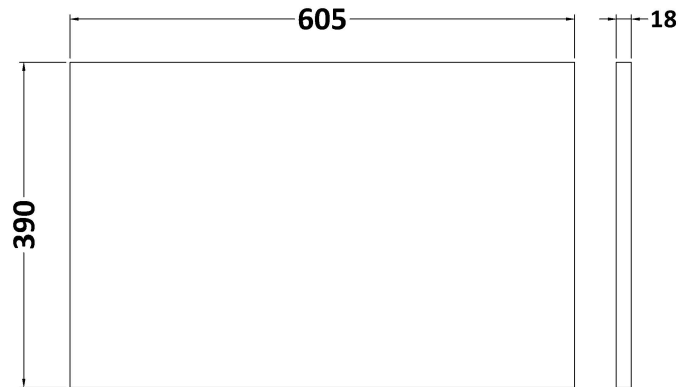

### Product Dimensions

Height (mm):	500
Width (mm):	600
Depth (mm):	383
Nett Weight (kg):	22.5

### Packaging Dimensions

Height (mm):	520
Width (mm):	620
Depth (mm):	405
Gross Weight (kg):	23

### Outer Box Dimensions (If Applicable)

Height (mm):	
Width (mm):	
Depth (mm):	
Gross Weight (kg):	
Barcode:	5056462661155

**Sales Code:** MWT1460

**Description:** 600 Worktop (605X390x18mm)

**Product Dimensions**

Height (mm):	18
Width (mm):	605
Depth (mm):	390
Nett Weight (kg):	2.5

**Packaging Dimensions**

Height (mm):	25
Width (mm):	625
Depth (mm):	410
Gross Weight (kg):	2.5