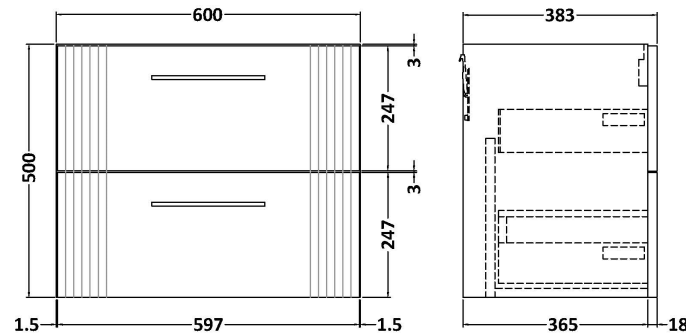

### Product Dimensions

Height (mm):	500
Width (mm):	600
Depth (mm):	383
Nett Weight (kg):	22.5

### Packaging Dimensions

Height (mm):	520
Width (mm):	620
Depth (mm):	405
Gross Weight (kg):	23

### Outer Box Dimensions (If Applicable)

Height (mm):	
Width (mm):	
Depth (mm):	
Gross Weight (kg):	
Barcode:	5056462661155

**Sales Code:** MWT1460

**Description:** 600 Worktop (605X390x18mm)

**Product Dimensions**

Height (mm):	18
Width (mm):	605
Depth (mm):	390
Nett Weight (kg):	2.5

**Packaging Dimensions**

Height (mm):	25
Width (mm):	625
Depth (mm):	410
Gross Weight (kg):	2.5