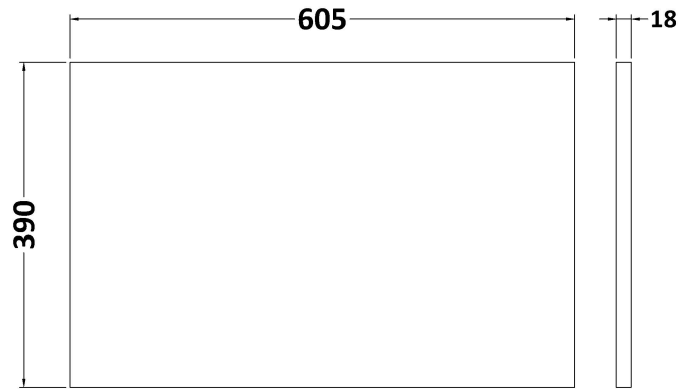

Packaging Dimensions

Height (mm):	520
Width (mm):	620
Depth (mm):	405
Gross Weight (kg):	23

Packaging Data

Box Colour:	Brown Cardboard Box - Printed
Box Qty:	0
Label Size:	0 x 0
Label Colour:	Not Applicable
Label Qty:	0

Outer Box Dimensions (If Applicable)

Height (mm):	
Width (mm):	
Depth (mm):	
Gross Weight (kg):	
Barcode:	5056462655512

Product Details

Country of Origin:	China
Fitting Instruction:	No
CE & UKCA:	
FSC Certified Materials:	Yes
Colour:	Satin Green
Construction Method:	Cam & Wood Dowel
Construction Type:	Rigid
Cabinet Finish:	MFC Painted Gloss
Fascia Finish:	Mdf Painted Gloss
Cabinet Thickness (mm):	16
Fascia Thickness (mm):	18
Drawer Included:	Yes
Drawer Type:	80mm High Metal Softclose
No of Shelves:	0
Hinge Type:	Not Applicable
Hinge Included:	No
Adjustable Legs:	No, Not Required
Fixings Included:	Yes
Handle Style:	Modern
Waste Shroud:	Yes
Handle Included:	Yes, Supplied
Handle Type:	Finger Pull

Sales Code: MWT860

Description: 600 Worktop (605X390x18mm)

Product Dimensions

Height (mm):	18
Width (mm):	605
Depth (mm):	390
Nett Weight (kg):	2.5

Packaging Dimensions

Height (mm):	25
Width (mm):	625
Depth (mm):	410
Gross Weight (kg):	2.5

Packaging Data

Box Colour:	Brown Cardboard Box - Printed
Box Qty:	1
Label Size:	100 x 50
Label Colour:	Not Applicable
Label Qty:	0

Outer Box Dimensions (If Applicable)

Height (mm):	
Width (mm):	
Depth (mm):	
Gross Weight (kg):	
Barcode:	5056462654911