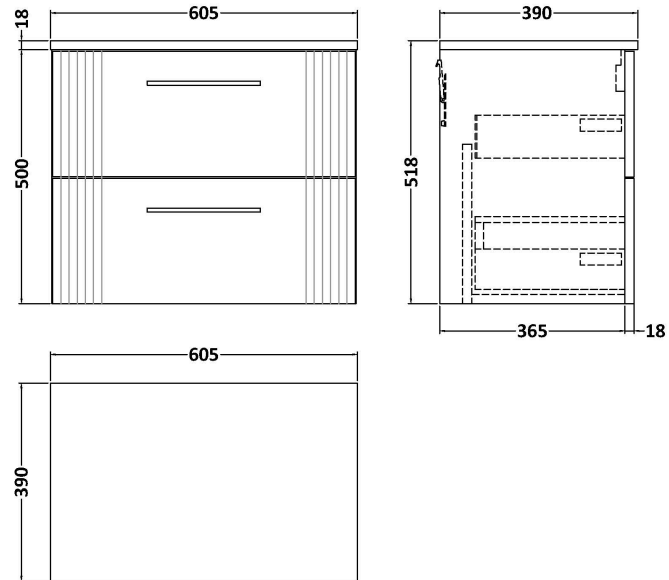

Sales Code: DPF893W

Description: 600 W/H 2-Drawer Vanity & Worktop

Packaging Details

Barcode: 5056462676029

Sales Code: FLT893

Description: 600 W/H 2-Drawer Unit

Product Dimensions

Height (mm):	500
Width (mm):	600
Depth (mm):	383
Nett Weight (kg):	22.5

Packaging Dimensions

Height (mm):	520
Width (mm):	620
Depth (mm):	405
Gross Weight (kg):	23

Packaging Data

Box Colour:	Brown Cardboard Box - Printed
Box Qty:	0
Label Size:	0 x 0
Label Colour:	Not Applicable
Label Qty:	0

Outer Box Dimensions (If Applicable)

Height (mm):	
Width (mm):	
Depth (mm):	
Gross Weight (kg):	
Barcode:	5056462655512

Product Details

Country of Origin:	China
Fitting Instruction:	No
CE & UKCA:	
FSC Certified Materials:	Yes
Colour:	Satin Green
Construction Method:	Cam & Wood Dowel
Construction Type:	Rigid
Cabinet Finish:	MFC Painted Gloss
Fascia Finish:	Mdf Painted Gloss
Cabinet Thickness (mm):	16
Fascia Thickness (mm):	18
Drawer Included:	Yes
Drawer Type:	80mm High Metal Softclose
No of Shelves:	0
Hinge Type:	Not Applicable
Hinge Included:	No
Adjustable Legs:	No, Not Required
Fixings Included:	Yes
Handle Style:	Modern
Waste Shroud:	Yes
Handle Included:	Yes, Supplied
Handle Type:	Finger Pull

Sales Code: MWT860

Description: 600 Worktop (605X390x18mm)

Product Dimensions

Height (mm):	18
Width (mm):	605
Depth (mm):	390
Nett Weight (kg):	2.5

Packaging Dimensions

Height (mm):	25
Width (mm):	625
Depth (mm):	410
Gross Weight (kg):	2.5