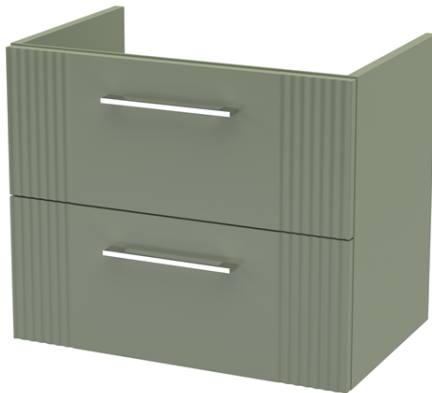

Sales Code: DPF893W

Description: 600 W/H 2-Drawer Vanity & Worktop

Packaging Details

Barcode: 5056462676029

Sales Code: FLT893

Description: 600 W/H 2-Drawer Unit

Product Dimensions

Height (mm):	500
Width (mm):	600
Depth (mm):	383
Nett Weight (kg):	22.5

Packaging Dimensions

Height (mm):	520
Width (mm):	620
Depth (mm):	405
Gross Weight (kg):	23

Packaging Data

Box Colour:	Brown Cardboard Box - Printed
Box Qty:	0
Label Size:	0 x 0
Label Colour:	Not Applicable
Label Qty:	0

Outer Box Dimensions (If Applicable)

Height (mm):	
Width (mm):	
Depth (mm):	
Gross Weight (kg):	
Barcode:	5056462655512

Product Details

Country of Origin:	China
Fitting Instruction:	No
CE & UKCA:	
FSC Certified Materials:	Yes
Colour:	Satin Green
Construction Method:	Cam & Wood Dowel
Construction Type:	Rigid
Cabinet Finish:	MFC Painted Gloss
Fascia Finish:	Mdf Painted Gloss
Cabinet Thickness (mm):	16
Fascia Thickness (mm):	18
Drawer Included:	Yes
Drawer Type:	80mm High Metal Softclose
No of Shelves:	0
Hinge Type:	Not Applicable
Hinge Included:	No
Adjustable Legs:	No, Not Required
Fixings Included:	Yes
Handle Style:	Modern
Waste Shroud:	Yes
Handle Included:	Yes, Supplied
Handle Type:	Finger Pull

Sales Code: MWT860

Description: 600 Worktop (605X390x18mm)

Product Dimensions

Height (mm):	18
Width (mm):	605
Depth (mm):	390
Nett Weight (kg):	2.5

Packaging Dimensions

Height (mm):	25
Width (mm):	625
Depth (mm):	410
Gross Weight (kg):	2.5