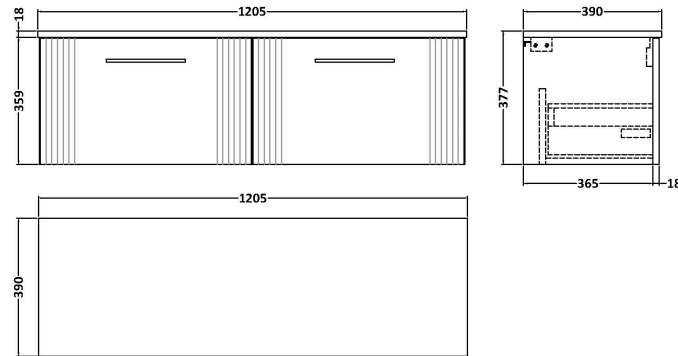

Sales Code: DPF1494W2

Description: 1200 W/H 2-Drawer Vanity & Worktop

Packaging Details

Barcode: 5056462676876