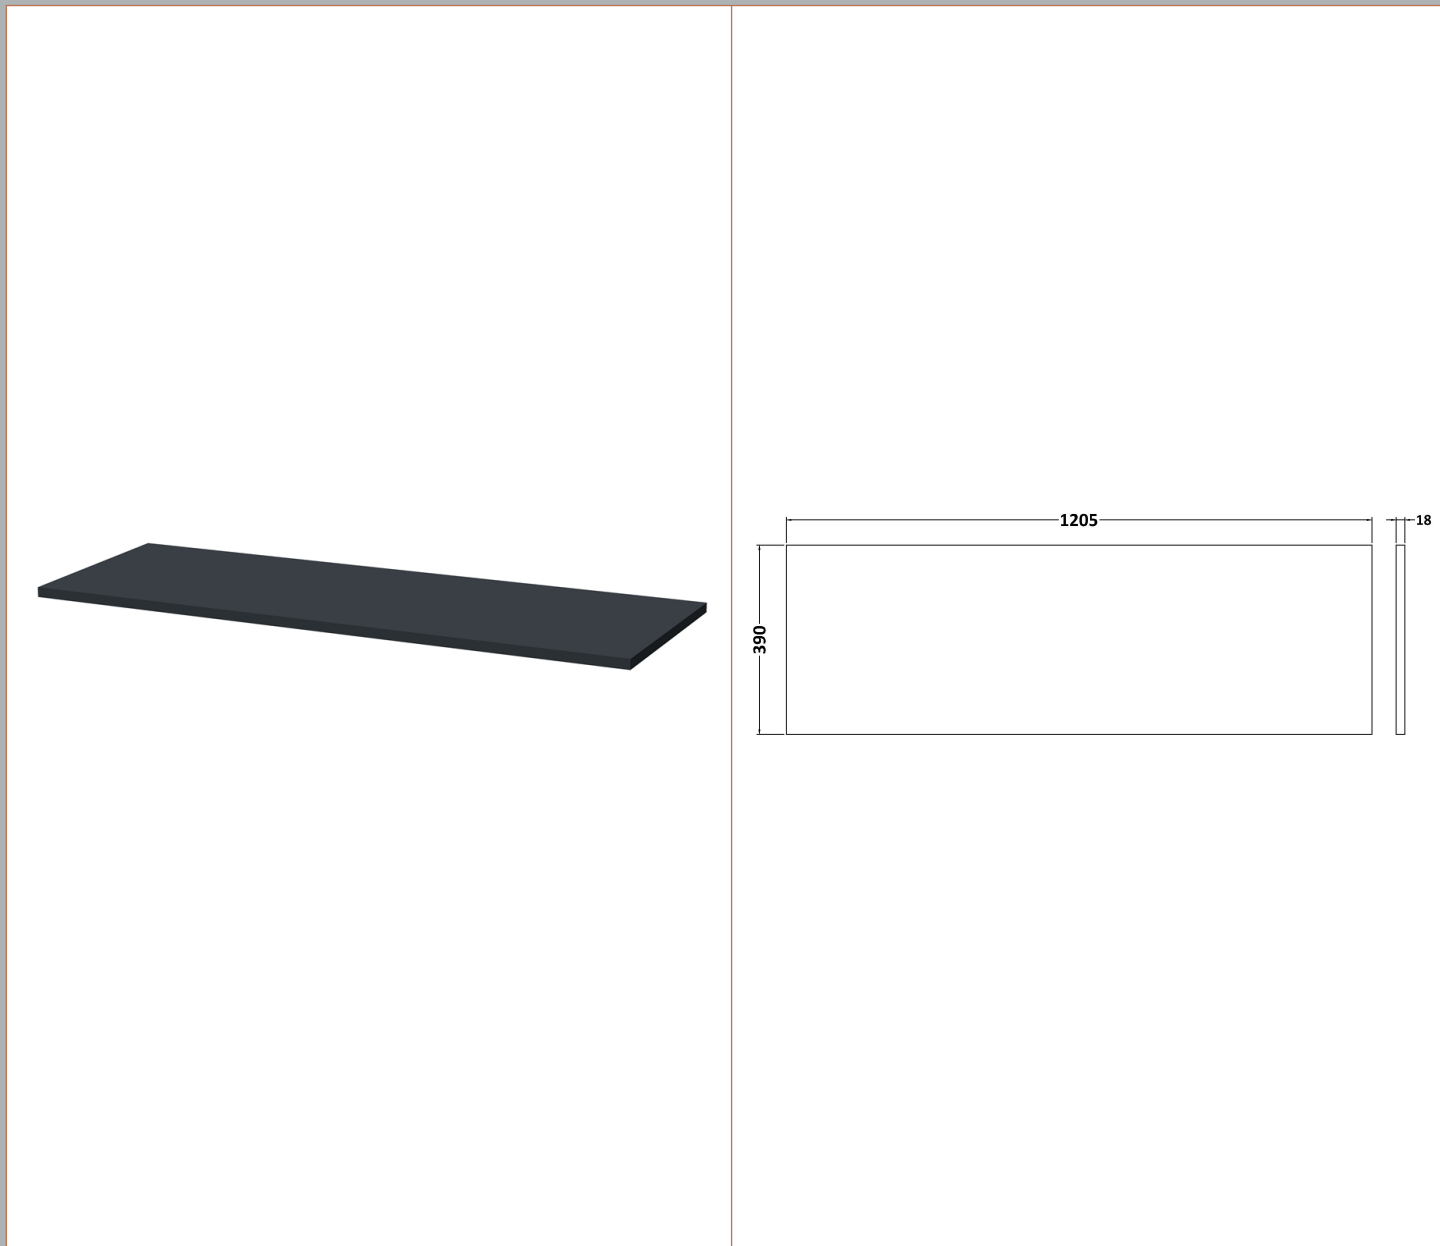

### Product Dimensions

Height (mm):	359
Width (mm):	600
Depth (mm):	383
Nett Weight (kg):	13

### Outer Box Dimensions (If Applicable)

Height (mm):	
Width (mm):	
Depth (mm):	
Gross Weight (kg):	
Barcode:	5056462661148

**Sales Code:** MWT1420

**Description:** 1200 Worktop (1205X390x18mm)

**Product Dimensions**

Height (mm):	18
Width (mm):	1205
Depth (mm):	390
Nett Weight (kg):	5

**Packaging Dimensions**

Height (mm):	25
Width (mm):	1225
Depth (mm):	410
Gross Weight (kg):	5