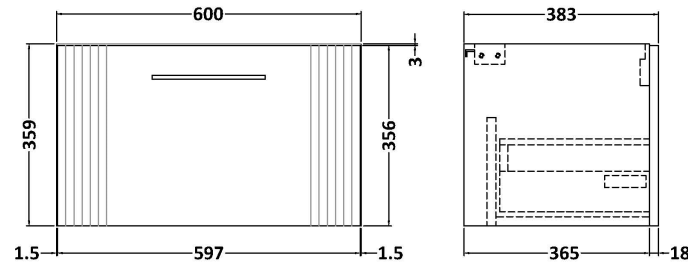

### Product Dimensions

Height (mm):	359
Width (mm):	600
Depth (mm):	383
Nett Weight (kg):	13

### Packaging Dimensions

Height (mm):	380
Width (mm):	620
Depth (mm):	405
Gross Weight (kg):	13.5

### Outer Box Dimensions (If Applicable)

Height (mm):	
Width (mm):	
Depth (mm):	
Gross Weight (kg):	
Barcode:	5056462655451

**Sales Code:** MWT220

**Description:** 1200 Worktop (1205X390x18mm)

**Product Dimensions**

Height (mm):	18
Width (mm):	1205
Depth (mm):	390
Nett Weight (kg):	5

**Packaging Dimensions**

Height (mm):	25
Width (mm):	1225
Depth (mm):	410
Gross Weight (kg):	5