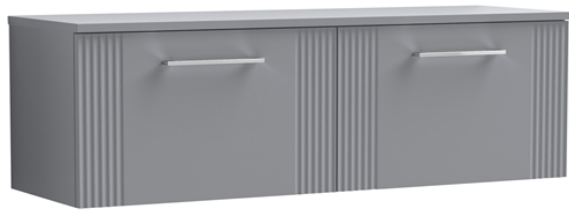

Sales Code: DPF294W2

Description: 1200 W/H 2-Drawer Vanity & Worktop

### Packaging Details

Barcode: 5056462676814

Sales Code: FLT294

Description: 600 W/H Single Drawer Unit

### Product Dimensions

Height (mm):	359
Width (mm):	600
Depth (mm):	383
Nett Weight (kg):	13