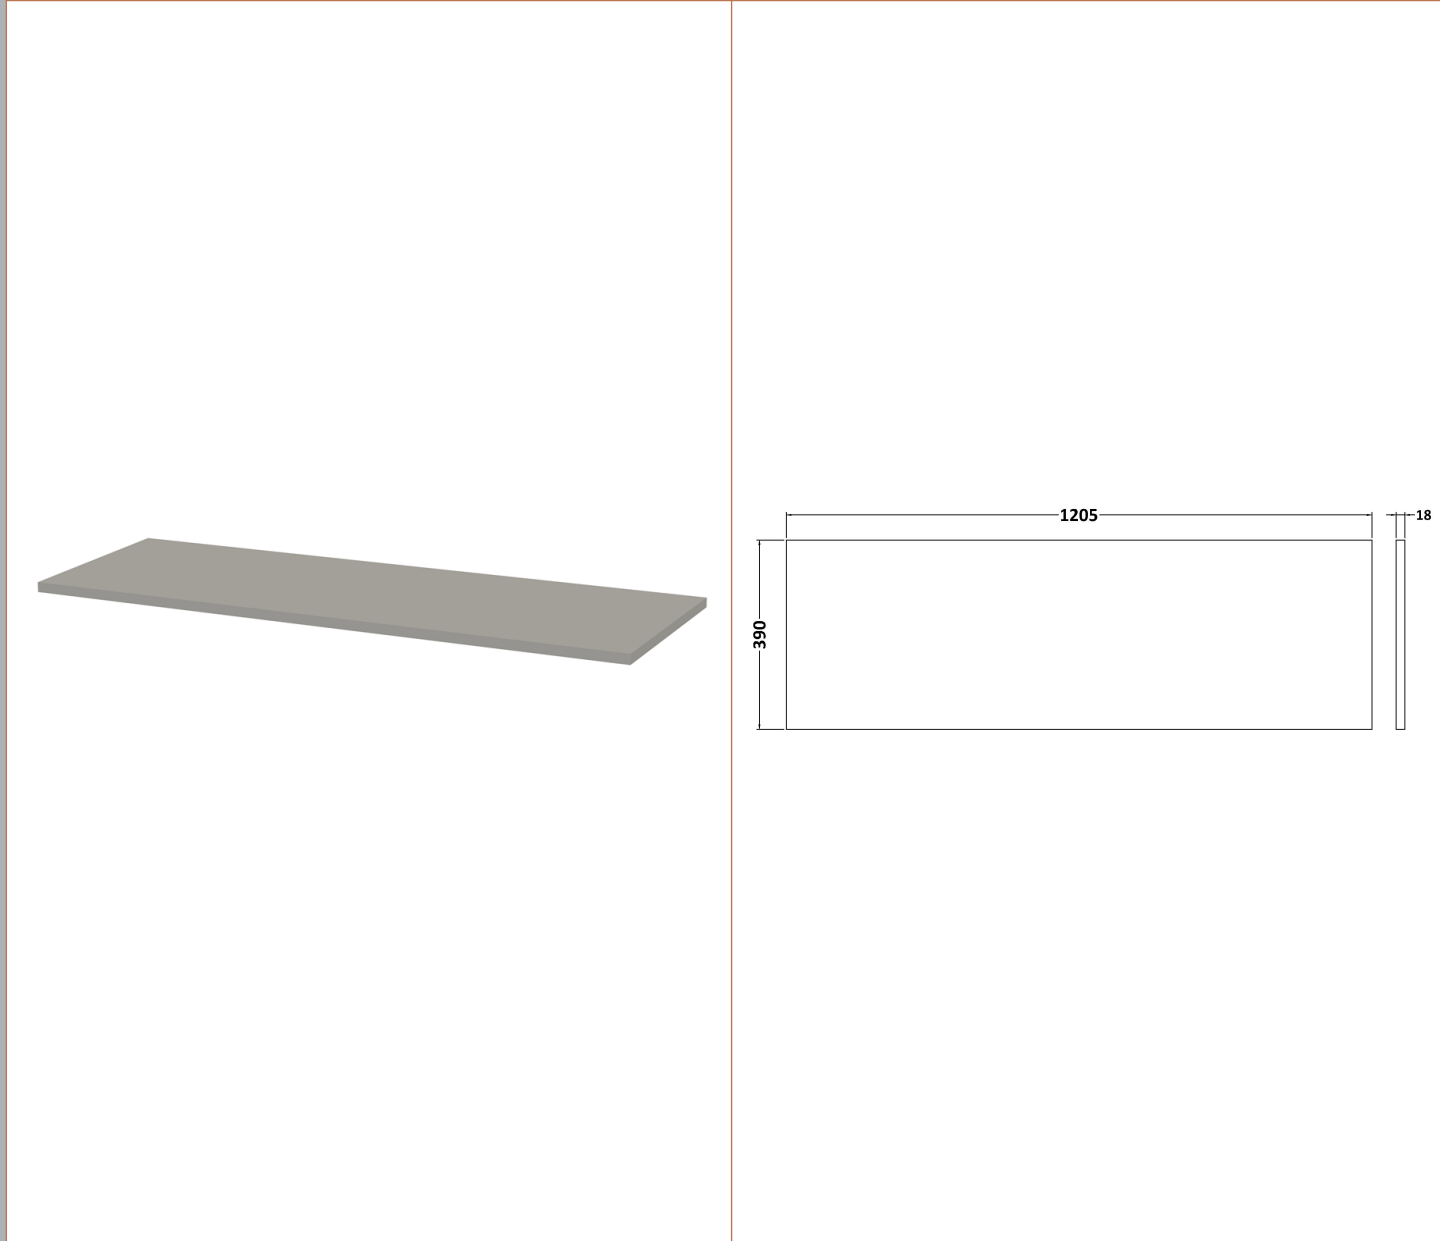

### Product Dimensions

Height (mm):	359
Width (mm):	600
Depth (mm):	383
Nett Weight (kg):	13

### Outer Box Dimensions (If Applicable)

Height (mm):	
Width (mm):	
Depth (mm):	
Gross Weight (kg):	
Barcode:	5056462655451

**Sales Code:** MWT220

**Description:** 1200 Worktop (1205X390x18mm)

**Product Dimensions**

Height (mm):	18
Width (mm):	1205
Depth (mm):	390
Nett Weight (kg):	5

**Packaging Dimensions**

Height (mm):	25
Width (mm):	1225
Depth (mm):	410
Gross Weight (kg):	5