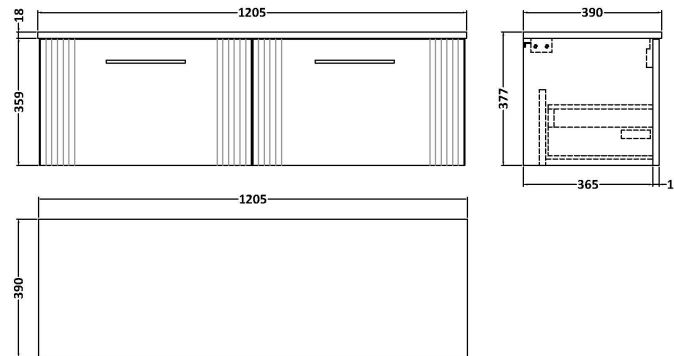

Sales Code: DPF294W2

Description: 1200 W/H 2-Drawer Vanity & Worktop

Packaging Details

Barcode: 5056462676814