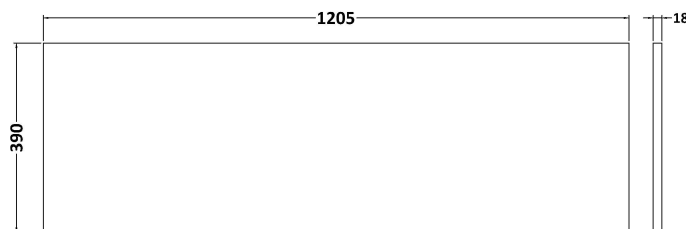

Packaging Dimensions

Height (mm):	380
Width (mm):	620
Depth (mm):	405
Gross Weight (kg):	13.5

Packaging Data

Box Colour:	Brown Cardboard Box - Printed
Box Qty:	0
Label Size:	0 x 0
Label Colour:	Not Applicable
Label Qty:	0

Outer Box Dimensions (If Applicable)

Height (mm):	
Width (mm):	
Depth (mm):	
Gross Weight (kg):	
Barcode:	5056462655475

Product Details

Country of Origin:	China
Fitting Instruction:	No
CE & UKCA:	
FSC Certified Materials:	Yes
Colour:	Satin Green
Construction Method:	Cam & Wood Dowel
Construction Type:	Rigid
Cabinet Finish:	MFC Painted Gloss
Fascia Finish:	Mdf Painted Gloss
Cabinet Thickness (mm):	16
Fascia Thickness (mm):	18
Drawer Included:	Yes
Drawer Type:	80mm High Metal S/C Inc Galler
No of Shelves:	0
Hinge Type:	Not Applicable
Hinge Included:	No
Adjustable Legs:	No, Not Required
Fixings Included:	Yes
Handle Style:	Modern
Waste Shroud:	Yes
Handle Included:	Yes, Supplied
Handle Type:	Finger Pull

Sales Code: MWT820

Description: 1200 Worktop (1205X390x18mm)

Product Dimensions

Height (mm):	18
Width (mm):	1205
Depth (mm):	390
Nett Weight (kg):	5

Packaging Dimensions

Height (mm):	25
Width (mm):	1225
Depth (mm):	410
Gross Weight (kg):	5

Packaging Data

Box Colour:	Brown Cardboard Box - Printed
Box Qty:	1
Label Size:	100 x 50
Label Colour:	Not Applicable
Label Qty:	0

Outer Box Dimensions (If Applicable)

Height (mm):	
Width (mm):	
Depth (mm):	
Gross Weight (kg):	
Barcode:	5056462654997