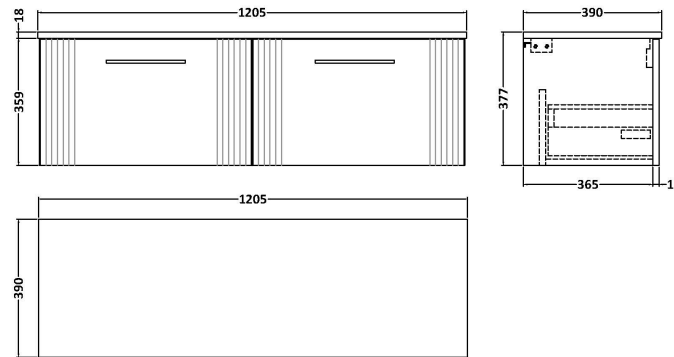

Sales Code: DPF894W2

Description: 1200 W/H 2-Drawer Vanity & Worktop

Packaging Details

Barcode: 5056462676906

Sales Code: FLT894

Description: 600 W/H Single Drawer Unit

Product Dimensions

Height (mm):	359
Width (mm):	600
Depth (mm):	383
Nett Weight (kg):	13

Packaging Dimensions

Height (mm):	380
Width (mm):	620
Depth (mm):	405
Gross Weight (kg):	13.5

Packaging Data

Box Colour:	Brown Cardboard Box - Printed
Box Qty:	0
Label Size:	0 x 0
Label Colour:	Not Applicable
Label Qty:	0

Outer Box Dimensions (If Applicable)

Height (mm):	
Width (mm):	
Depth (mm):	
Gross Weight (kg):	
Barcode:	5056462655475

Product Details

Country of Origin:	China
Fitting Instruction:	No
CE & UKCA:	
FSC Certified Materials:	Yes
Colour:	Satin Green
Construction Method:	Cam & Wood Dowel
Construction Type:	Rigid
Cabinet Finish:	MFC Painted Gloss
Fascia Finish:	Mdf Painted Gloss
Cabinet Thickness (mm):	16
Fascia Thickness (mm):	18
Drawer Included:	Yes
Drawer Type:	80mm High Metal S/C Inc Galler
No of Shelves:	0
Hinge Type:	Not Applicable
Hinge Included:	No
Adjustable Legs:	No, Not Required
Fixings Included:	Yes
Handle Style:	Modern
Waste Shroud:	Yes
Handle Included:	Yes, Supplied
Handle Type:	Finger Pull

Sales Code: MWT820

Description: 1200 Worktop (1205X390x18mm)

Product Dimensions

Height (mm):	18
Width (mm):	1205
Depth (mm):	390
Nett Weight (kg):	5

Packaging Dimensions

Height (mm):	25
Width (mm):	1225
Depth (mm):	410
Gross Weight (kg):	5