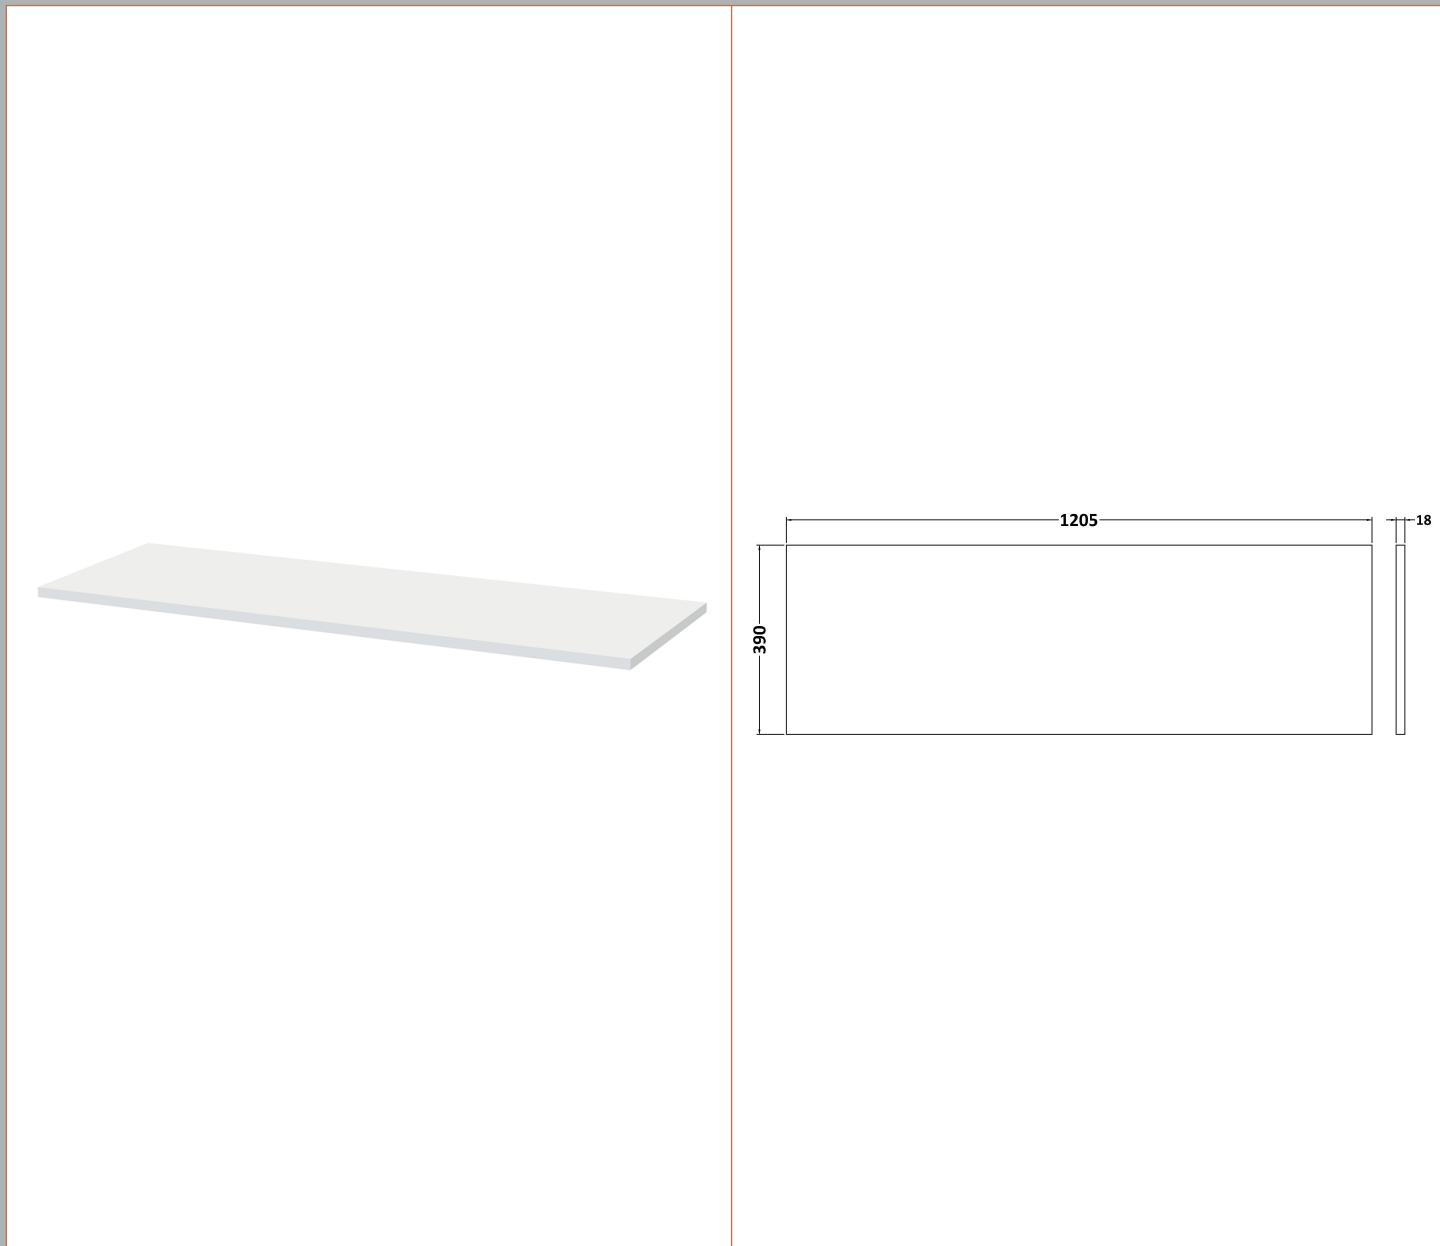

Outer Box Dimensions (If Applicable)

Height (mm):	
Width (mm):	
Depth (mm):	
Gross Weight (kg):	
Barcode:	5056462655444

Product Details

Country of Origin:	China
Fitting Instruction:	No
CE & UKCA:	
FSC Certified Materials:	Yes
Colour:	Satin White
Construction Method:	Cam & Wood Dowel
Construction Type:	Rigid
Cabinet Finish:	MFC Painted Gloss
Fascia Finish:	Mdf Painted Gloss
Cabinet Thickness (mm):	16
Fascia Thickness (mm):	18
Drawer Included:	Yes
Drawer Type:	80mm High Metal S/C Inc Galler
No of Shelves:	0
Hinge Type:	Not Applicable
Hinge Included:	No
Adjustable Legs:	No, Not Required
Fixings Included:	Yes
Handle Style:	Modern
Waste Shroud:	Yes
Handle Included:	Yes, Supplied
Handle Type:	Finger Pull

Sales Code: MWT120

Description: 1200 Worktop (1205X390x18mm)

Product Dimensions	
Height (mm):	18
Width (mm):	1205
Depth (mm):	390
Nett Weight (kg):	5
Packaging Dimensions	
Height (mm):	25
Width (mm):	1225
Depth (mm):	410
Gross Weight (kg):	5
Packaging Data	
Box Colour:	Brown Cardboard Box - Printed
Box Qty:	1
Label Size:	100 x 50
Label Colour:	Not Applicable
Label Qty:	0
Outer Box Dimensions (If Applicable)	
Height (mm):	
Width (mm):	
Depth (mm):	
Gross Weight (kg):	
Barcode:	5056462654966
Product Details	
Country of Origin:	China
Fitting Instruction:	No
CE & UKCA:	N/A
FSC Certified Materials:	Yes
Colour:	Satin White
Construction Method:	Not Applicable
Construction Type:	Not Applicable
Cabinet Finish:	Not Applicable
Fascia Finish:	MFC Painted Gloss
Cabinet Thickness (mm):	
Fascia Thickness (mm):	18
Drawer Included:	Not Applicable
Drawer Type:	Not Applicable
No of Shelves:	Not Applicable
Hinge Type:	Not Applicable
Hinge Included:	Not Applicable
Adjustable Legs:	Not Applicable
Fixings Included:	Yes
Handle Style:	Not Applicable
Waste Shroud:	Not Applicable
Handle Included:	Not Applicable
Handle Type:	Not Applicable