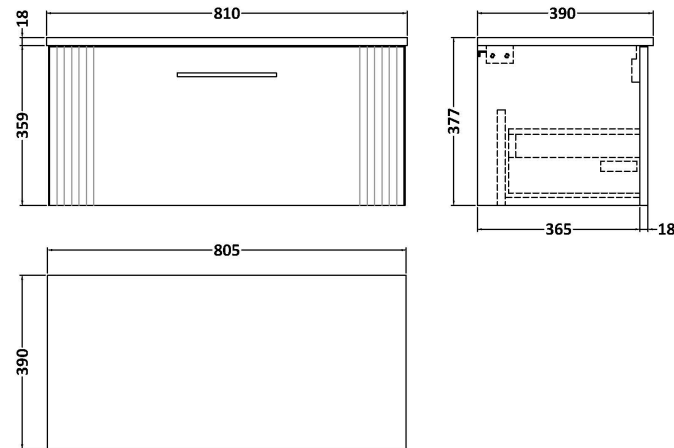

Sales Code: DPF396W

Description: 800 W/H Single Drawer Vanity & Worktop

Packaging Details

Barcode: 5056462676234

Sales Code: FLT396

Description: 800 W/H Single Drawer Unit

Product Dimensions

Height (mm):	359
Width (mm):	800
Depth (mm):	383
Nett Weight (kg):	17.5

Packaging Dimensions

Height (mm):	380
Width (mm):	820
Depth (mm):	405
Gross Weight (kg):	18

Packaging Data

Box Colour:	Brown Cardboard Box - Printed
Box Qty:	0
Label Size:	0 x 0
Label Colour:	Not Applicable
Label Qty:	0

Outer Box Dimensions (If Applicable)

Height (mm):	
Width (mm):	
Depth (mm):	
Gross Weight (kg):	
Barcode:	5056462655543

Product Details

Country of Origin:	China
Fitting Instruction:	No
CE & UKCA:	
FSC Certified Materials:	Yes
Colour:	Satin Blue
Construction Method:	Cam & Wood Dowel
Construction Type:	Rigid
Cabinet Finish:	MFC Painted Gloss
Fascia Finish:	Mdf Painted Gloss
Cabinet Thickness (mm):	16
Fascia Thickness (mm):	18
Drawer Included:	Yes
Drawer Type:	80mm High Metal S/C Inc Galler
No of Shelves:	0
Hinge Type:	Not Applicable
Hinge Included:	No
Adjustable Legs:	No, Not Required
Fixings Included:	Yes
Handle Style:	Modern
Waste Shroud:	Yes
Handle Included:	Yes, Supplied
Handle Type:	Finger Pull

Sales Code: MWT380

Description: 800 Worktop (805X390x18mm)

Product Dimensions

Height (mm):	18
Width (mm):	805
Depth (mm):	390
Nett Weight (kg):	3.5

Packaging Dimensions

Height (mm):	25
Width (mm):	825
Depth (mm):	410
Gross Weight (kg):	3.5