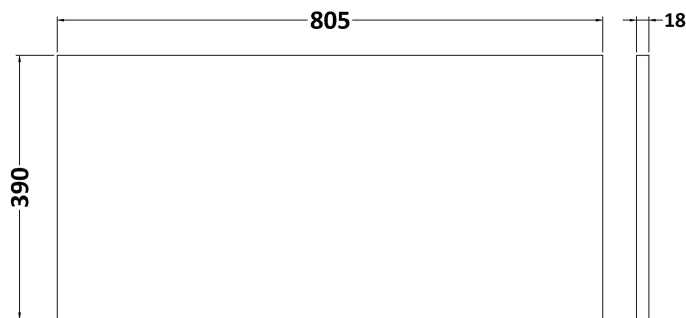

Packaging Dimensions

Height (mm):	380
Width (mm):	820
Depth (mm):	405
Gross Weight (kg):	18

Packaging Data

Box Colour:	Brown Cardboard Box - Printed
Box Qty:	0
Label Size:	0 x 0
Label Colour:	Not Applicable
Label Qty:	0

Outer Box Dimensions (If Applicable)

Height (mm):	
Width (mm):	
Depth (mm):	
Gross Weight (kg):	
Barcode:	5056462655543

Product Details

Country of Origin:	China
Fitting Instruction:	No
CE & UKCA:	
FSC Certified Materials:	Yes
Colour:	Satin Blue
Construction Method:	Cam & Wood Dowel
Construction Type:	Rigid
Cabinet Finish:	MFC Painted Gloss
Fascia Finish:	Mdf Painted Gloss
Cabinet Thickness (mm):	16
Fascia Thickness (mm):	18
Drawer Included:	Yes
Drawer Type:	80mm High Metal S/C Inc Galler
No of Shelves:	0
Hinge Type:	Not Applicable
Hinge Included:	No
Adjustable Legs:	No, Not Required
Fixings Included:	Yes
Handle Style:	Modern
Waste Shroud:	Yes
Handle Included:	Yes, Supplied
Handle Type:	Finger Pull

Sales Code: MWT380

Description: 800 Worktop (805X390x18mm)

Product Dimensions

Height (mm):	18
Width (mm):	805
Depth (mm):	390
Nett Weight (kg):	3.5

Packaging Dimensions

Height (mm):	25
Width (mm):	825
Depth (mm):	410
Gross Weight (kg):	3.5

Packaging Data

Box Colour:	Brown Cardboard Box - Printed
Box Qty:	1
Label Size:	100 x 50
Label Colour:	Not Applicable
Label Qty:	0

Outer Box Dimensions (If Applicable)

Height (mm):	
Width (mm):	
Depth (mm):	
Gross Weight (kg):	
Barcode:	5056211899785