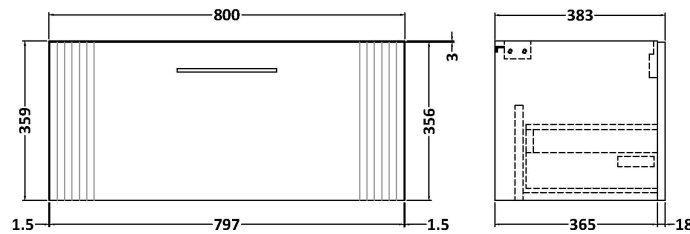

Sales Code: DPF396W

Description: 800 W/H Single Drawer Vanity & Worktop

Packaging Details

Barcode: 5056462676234

Sales Code: FLT396

Description: 800 W/H Single Drawer Unit

Product Dimensions

Height (mm):	359
Width (mm):	800
Depth (mm):	383
Nett Weight (kg):	17.5

Packaging Dimensions

Height (mm):	380
Width (mm):	820
Depth (mm):	405
Gross Weight (kg):	18

Packaging Data

Box Colour:	Brown Cardboard Box - Printed
Box Qty:	0
Label Size:	0 x 0
Label Colour:	Not Applicable
Label Qty:	0

Outer Box Dimensions (If Applicable)

Height (mm):	
Width (mm):	
Depth (mm):	
Gross Weight (kg):	
Barcode:	5056462655543

Product Details

Country of Origin:	China
Fitting Instruction:	No
CE & UKCA:	
FSC Certified Materials:	Yes
Colour:	Satin Blue
Construction Method:	Cam & Wood Dowel
Construction Type:	Rigid
Cabinet Finish:	MFC Painted Gloss
Fascia Finish:	Mdf Painted Gloss
Cabinet Thickness (mm):	16
Fascia Thickness (mm):	18
Drawer Included:	Yes
Drawer Type:	80mm High Metal S/C Inc Galler
No of Shelves:	0
Hinge Type:	Not Applicable
Hinge Included:	No
Adjustable Legs:	No, Not Required
Fixings Included:	Yes
Handle Style:	Modern
Waste Shroud:	Yes
Handle Included:	Yes, Supplied
Handle Type:	Finger Pull

Sales Code: MWT380

Description: 800 Worktop (805X390x18mm)

Product Dimensions

Height (mm):	18
Width (mm):	805
Depth (mm):	390
Nett Weight (kg):	3.5

Packaging Dimensions

Height (mm):	25
Width (mm):	825
Depth (mm):	410
Gross Weight (kg):	3.5