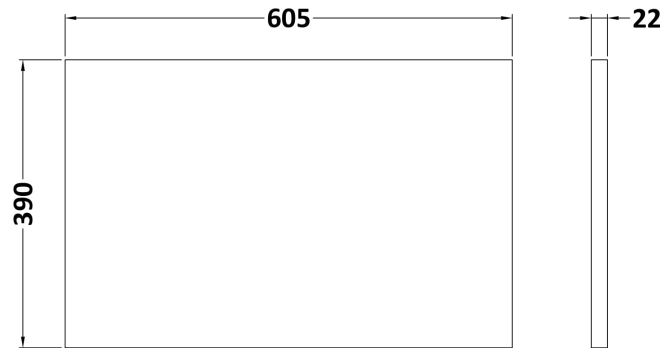

Sales Code: ARN823LSB

Description: 600 Wh 2-Door Vanity & Laminate Top

Packaging Details

Barcode: 5056462667935

Sales Code: NVF823

Description: 600 Wh 2-Door Unit (365 Deep)

Product Dimensions

Height (mm):	540
Width (mm):	600
Depth (mm):	383
Nett Weight (kg):	14.2

Packaging Dimensions

Height (mm):	560
Width (mm):	620
Depth (mm):	405
Gross Weight (kg):	14.7

Packaging Data

Box Colour:	Brown Cardboard Box - Printed
Box Qty:	0
Label Size:	0 x 0
Label Colour:	White Label
Label Qty:	2

Sales Code: LSB600

Description: Laminate Worktop 605X390x22mm

Product Dimensions

Height (mm):	22
Width (mm):	605
Depth (mm):	390
Nett Weight (kg):	2

Packaging Dimensions

Height (mm):	25
Width (mm):	610
Depth (mm):	455
Gross Weight (kg):	2

Packaging Data

Box Colour:	Brown Cardboard Box
Box Qty:	1
Label Size:	100 x 50
Label Colour:	White Label
Label Qty:	1

Outer Box Dimensions (If Applicable)

Height (mm):	
Width (mm):	
Depth (mm):	
Gross Weight (kg):	
Barcode:	5056211874171