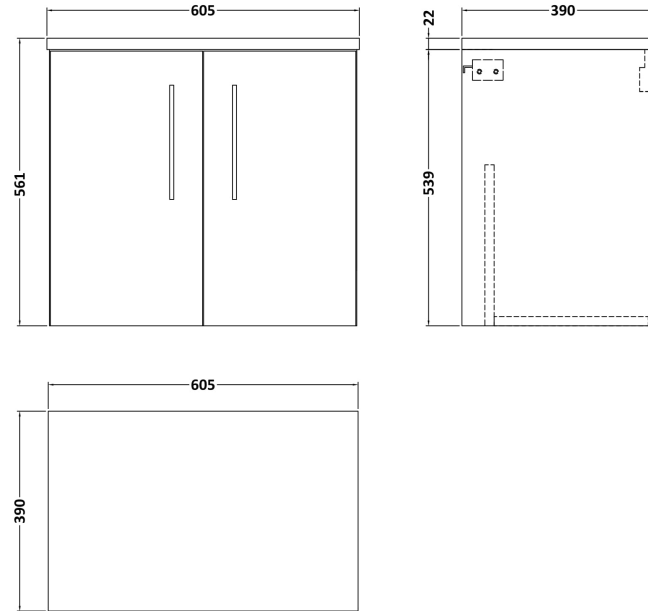

Sales Code: ARN823LSB

Description: 600 Wh 2-Door Vanity & Laminate Top

Packaging Details

Barcode: 5056462667935

Sales Code: NVF823

Description: 600 Wh 2-Door Unit (365 Deep)

Product Dimensions

Height (mm):	540
Width (mm):	600
Depth (mm):	383
Nett Weight (kg):	14.2

Packaging Dimensions

Height (mm):	560
Width (mm):	620
Depth (mm):	405
Gross Weight (kg):	14.7

Packaging Data

Box Colour:	Brown Cardboard Box - Printed
Box Qty:	0
Label Size:	0 x 0
Label Colour:	White Label
Label Qty:	2

Sales Code: LSB600

Description: Laminate Worktop 605X390x22mm

Product Dimensions

Height (mm):	22
Width (mm):	605
Depth (mm):	390
Nett Weight (kg):	2

Packaging Dimensions

Height (mm):	25
Width (mm):	610
Depth (mm):	455
Gross Weight (kg):	2

Packaging Data

Box Colour:	Brown Cardboard Box
Box Qty:	1
Label Size:	100 x 50
Label Colour:	White Label
Label Qty:	1

Outer Box Dimensions (If Applicable)

Height (mm):	
Width (mm):	
Depth (mm):	
Gross Weight (kg):	
Barcode:	5056211874171