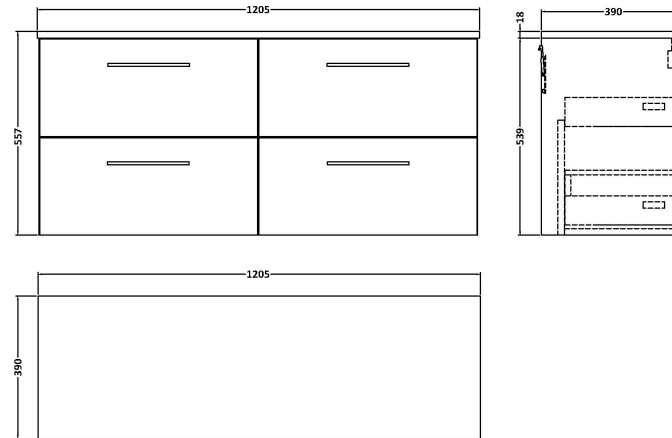

Sales Code: ARN524W2

Description: 1200 Wh 4-Drawer Vanity & Worktop

Packaging Details

Barcode: 5056462670393

Sales Code: NVF524N

Description: 600 Wh 2-Drawer Unit (365 Deep)

Product Dimensions

Height (mm):	539
Width (mm):	600
Depth (mm):	383
Nett Weight (kg):	21.5

Packaging Dimensions

Height (mm):	560
Width (mm):	520
Depth (mm):	405
Gross Weight (kg):	22

Packaging Data

Box Colour:	Brown Cardboard Box
Box Qty:	1
Label Size:	100 x 50
Label Colour:	White Label
Label Qty:	2

Outer Box Dimensions (If Applicable)

Height (mm):	
Width (mm):	
Depth (mm):	
Gross Weight (kg):	
Barcode:	5056462660295

Product Details

Country of Origin:	United Kingdom
Fitting Instruction:	No
CE & UKCA:	N/A
FSC Certified Materials:	Yes
Colour:	Anthracite Woodgrain
Construction Method:	Cam & Wood Dowel
Construction Type:	Rigid
Cabinet Finish:	MFC Textured Woodgrain
Fascia Finish:	MFC Textured Woodgrain
Cabinet Thickness (mm):	18
Fascia Thickness (mm):	18
Drawer Included:	Yes
Drawer Type:	80mm High Metal S/C Inc Galler
No of Shelves:	0
Hinge Type:	Not Applicable
Hinge Included:	Not Applicable
Adjustable Legs:	No, Not Required
Fixings Included:	Yes
Handle Style:	Contemporary
Waste Shroud:	Yes
Handle Included:	Yes, Supplied
Handle Type:	D-Shape

Sales Code: MWD520N

Description: 1200 Worktop (1205X390x18mm)

Product Dimensions

Height (mm):	18
Width (mm):	1205
Depth (mm):	390
Nett Weight (kg):	4.5

Packaging Dimensions

Height (mm):	25
Width (mm):	1225
Depth (mm):	410
Gross Weight (kg):	5