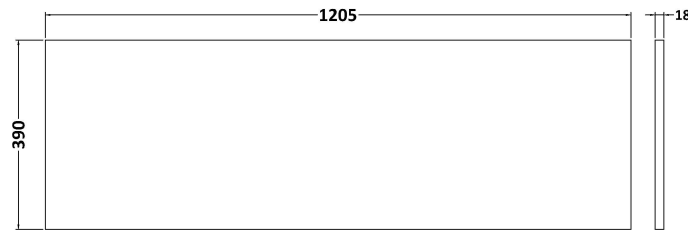

Packaging Dimensions

Height (mm):	560
Width (mm):	520
Depth (mm):	405
Gross Weight (kg):	22

Packaging Data

Box Colour:	Brown Cardboard Box
Box Qty:	1
Label Size:	100 x 50
Label Colour:	White Label
Label Qty:	2

Outer Box Dimensions (If Applicable)

Height (mm):	
Width (mm):	
Depth (mm):	
Gross Weight (kg):	
Barcode:	5056462660295

Product Details

Country of Origin:	United Kingdom
Fitting Instruction:	No
CE & UKCA:	N/A
FSC Certified Materials:	Yes
Colour:	Anthracite Woodgrain
Construction Method:	Cam & Wood Dowel
Construction Type:	Rigid
Cabinet Finish:	MFC Textured Woodgrain
Fascia Finish:	MFC Textured Woodgrain
Cabinet Thickness (mm):	18
Fascia Thickness (mm):	18
Drawer Included:	Yes
Drawer Type:	80mm High Metal S/C Inc Galler
No of Shelves:	0
Hinge Type:	Not Applicable
Hinge Included:	Not Applicable
Adjustable Legs:	No, Not Required
Fixings Included:	Yes
Handle Style:	Contemporary
Waste Shroud:	Yes
Handle Included:	Yes, Supplied
Handle Type:	D-Shape

Sales Code: MWD520N

Description: 1200 Worktop (1205X390x18mm)

Product Dimensions

Height (mm):	18
Width (mm):	1205
Depth (mm):	390
Nett Weight (kg):	4.5

Packaging Dimensions

Height (mm):	25
Width (mm):	1225
Depth (mm):	410
Gross Weight (kg):	5

Packaging Data

Box Colour:	Brown Cardboard Box - Printed
Box Qty:	1
Label Size:	100 x 50
Label Colour:	Not Applicable
Label Qty:	0

Outer Box Dimensions (If Applicable)

Height (mm):	
Width (mm):	
Depth (mm):	
Gross Weight (kg):	
Barcode:	5056462660431