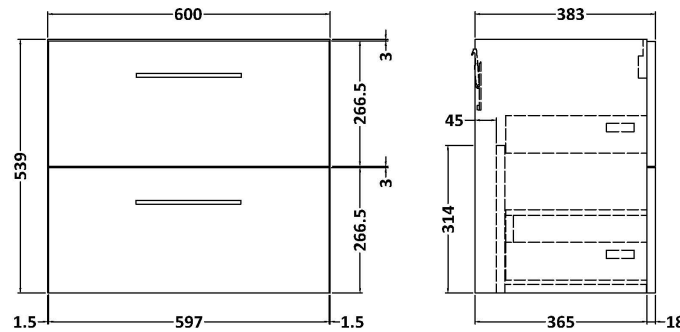

Sales Code: ARN524W2

Description: 1200 Wh 4-Drawer Vanity & Worktop

Packaging Details

Barcode: 5056462670393

Sales Code: NVF524N

Description: 600 Wh 2-Drawer Unit (365 Deep)

Product Dimensions

Height (mm):	539
Width (mm):	600
Depth (mm):	383
Nett Weight (kg):	21.5

Packaging Dimensions

Height (mm):	560
Width (mm):	520
Depth (mm):	405
Gross Weight (kg):	22

Packaging Data

Box Colour:	Brown Cardboard Box
Box Qty:	1
Label Size:	100 x 50
Label Colour:	White Label
Label Qty:	2

Outer Box Dimensions (If Applicable)

Height (mm):	
Width (mm):	
Depth (mm):	
Gross Weight (kg):	
Barcode:	5056462660295

Product Details

Country of Origin:	United Kingdom
Fitting Instruction:	No
CE & UKCA:	N/A
FSC Certified Materials:	Yes
Colour:	Anthracite Woodgrain
Construction Method:	Cam & Wood Dowel
Construction Type:	Rigid
Cabinet Finish:	MFC Textured Woodgrain
Fascia Finish:	MFC Textured Woodgrain
Cabinet Thickness (mm):	18
Fascia Thickness (mm):	18
Drawer Included:	Yes
Drawer Type:	80mm High Metal S/C Inc Galler
No of Shelves:	0
Hinge Type:	Not Applicable
Hinge Included:	Not Applicable
Adjustable Legs:	No, Not Required
Fixings Included:	Yes
Handle Style:	Contemporary
Waste Shroud:	Yes
Handle Included:	Yes, Supplied
Handle Type:	D-Shape

Sales Code: MWD520N

Description: 1200 Worktop (1205X390x18mm)

Product Dimensions

Height (mm):	18
Width (mm):	1205
Depth (mm):	390
Nett Weight (kg):	4.5

Packaging Dimensions

Height (mm):	25
Width (mm):	1225
Depth (mm):	410
Gross Weight (kg):	5