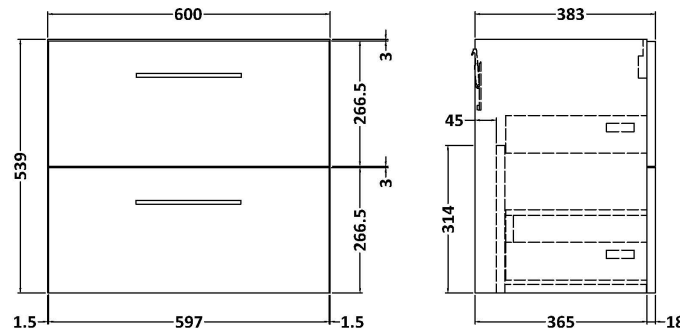

Sales Code: ARN624W2

Description: 1200 Wh 4-Drawer Vanity & Worktop

Packaging Details

Barcode: 5056462670423

Sales Code: NVF624N

Description: 600 Wh 2-Drawer Unit (365 Deep)

Product Dimensions

Height (mm):	540
Width (mm):	600
Depth (mm):	383
Nett Weight (kg):	21.5

Packaging Dimensions

Height (mm):	560
Width (mm):	520
Depth (mm):	405
Gross Weight (kg):	22

Packaging Data

Box Colour:	Brown Cardboard Box
Box Qty:	1
Label Size:	100 x 50
Label Colour:	White Label
Label Qty:	2

Sales Code: MWD620N

Description: 1200 Worktop (1205X390x18mm)

**Product Dimensions**

Height (mm):	18
Width (mm):	1205
Depth (mm):	390
Nett Weight (kg):	4.5

Packaging Dimensions

Height (mm):	25
Width (mm):	1225
Depth (mm):	410
Gross Weight (kg):	5

Packaging Data

Box Colour:	Brown Cardboard Box - Printed
Box Qty:	1
Label Size:	100 x 50
Label Colour:	Not Applicable
Label Qty:	0

Outer Box Dimensions (If Applicable)

Height (mm):	
Width (mm):	
Depth (mm):	
Gross Weight (kg):	
Barcode:	5056462660424