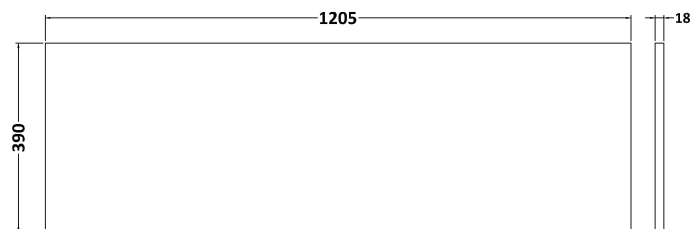

Packaging Dimensions

Height (mm):	560
Width (mm):	520
Depth (mm):	405
Gross Weight (kg):	22

Packaging Data

Box Colour:	Brown Cardboard Box
Box Qty:	1
Label Size:	100 x 50
Label Colour:	White Label
Label Qty:	2

Outer Box Dimensions (If Applicable)

Height (mm):	
Width (mm):	
Depth (mm):	
Gross Weight (kg):	
Barcode:	5056462660288

Product Details

Country of Origin:	United Kingdom
Fitting Instruction:	No
CE & UKCA:	N/A
FSC Certified Materials:	Yes
Colour:	Black Woodgrain
Construction Method:	Cam & Wood Dowel
Construction Type:	Rigid
Cabinet Finish:	MFC Textured Woodgrain
Fascia Finish:	MFC Textured Woodgrain
Cabinet Thickness (mm):	18
Fascia Thickness (mm):	18
Drawer Included:	Yes
Drawer Type:	80mm High Metal S/C Inc Galler
No of Shelves:	0
Hinge Type:	Not Applicable
Hinge Included:	Not Applicable
Adjustable Legs:	No, Not Required
Fixings Included:	Yes
Handle Style:	Contemporary
Waste Shroud:	Yes
Handle Included:	Yes, Supplied
Handle Type:	D-Shape

Sales Code: MWD620N

Description: 1200 Worktop (1205X390x18mm)

**Product Dimensions**

Height (mm):	18
Width (mm):	1205
Depth (mm):	390
Nett Weight (kg):	4.5

Packaging Dimensions

Height (mm):	25
Width (mm):	1225
Depth (mm):	410
Gross Weight (kg):	5

Packaging Data

Box Colour:	Brown Cardboard Box - Printed
Box Qty:	1
Label Size:	100 x 50
Label Colour:	Not Applicable
Label Qty:	0

Outer Box Dimensions (If Applicable)

Height (mm):	
Width (mm):	
Depth (mm):	
Gross Weight (kg):	
Barcode:	5056462660424