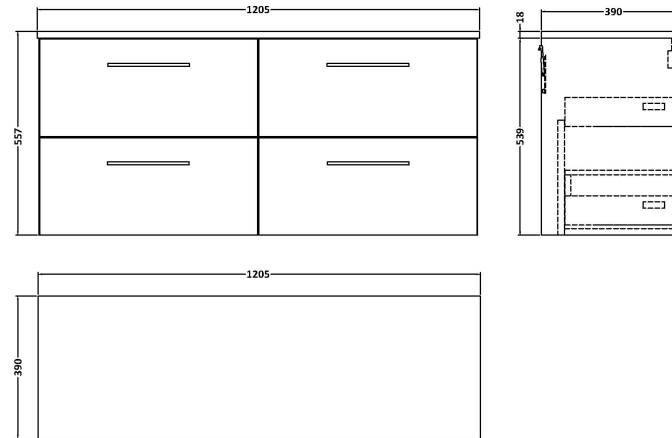

Sales Code: ARN624W2

Description: 1200 Wh 4-Drawer Vanity & Worktop

Packaging Details

Barcode: 5056462670423

Sales Code: NVF624N

Description: 600 Wh 2-Drawer Unit (365 Deep)

Product Dimensions

Height (mm):	540
Width (mm):	600
Depth (mm):	383
Nett Weight (kg):	21.5

Packaging Dimensions

Height (mm):	560
Width (mm):	520
Depth (mm):	405
Gross Weight (kg):	22

Packaging Data

Box Colour:	Brown Cardboard Box
Box Qty:	1
Label Size:	100 x 50
Label Colour:	White Label
Label Qty:	2

Outer Box Dimensions (If Applicable)

Height (mm):	
Width (mm):	
Depth (mm):	
Gross Weight (kg):	
Barcode:	5056462660288

Product Details

Country of Origin:	United Kingdom
Fitting Instruction:	No
CE & UKCA:	N/A
FSC Certified Materials:	Yes
Colour:	Black Woodgrain
Construction Method:	Cam & Wood Dowel
Construction Type:	Rigid
Cabinet Finish:	MFC Textured Woodgrain
Fascia Finish:	MFC Textured Woodgrain
Cabinet Thickness (mm):	18
Fascia Thickness (mm):	18
Drawer Included:	Yes
Drawer Type:	80mm High Metal S/C Inc Galler
No of Shelves:	0
Hinge Type:	Not Applicable
Hinge Included:	Not Applicable
Adjustable Legs:	No, Not Required
Fixings Included:	Yes
Handle Style:	Contemporary
Waste Shroud:	Yes
Handle Included:	Yes, Supplied
Handle Type:	D-Shape

Sales Code: MWD620N

Description: 1200 Worktop (1205X390x18mm)

**Product Dimensions**

Height (mm):	18
Width (mm):	1205
Depth (mm):	390
Nett Weight (kg):	4.5

Packaging Dimensions

Height (mm):	25
Width (mm):	1225
Depth (mm):	410
Gross Weight (kg):	5