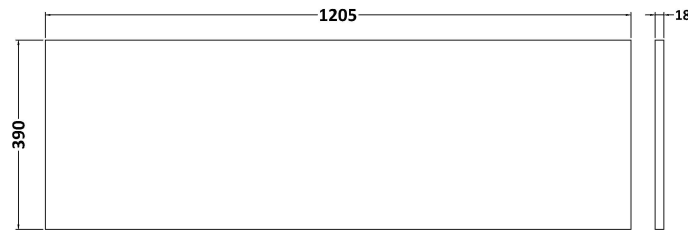

Packaging Dimensions

Height (mm):	560
Width (mm):	620
Depth (mm):	405
Gross Weight (kg):	22

Packaging Data

Box Colour:	Brown Cardboard Box - Printed
Box Qty:	0
Label Size:	0 x 0
Label Colour:	Not Applicable
Label Qty:	0

Outer Box Dimensions (If Applicable)

Height (mm):	
Width (mm):	
Depth (mm):	
Gross Weight (kg):	
Barcode:	5056462614410

Product Details

Country of Origin:	China
Fitting Instruction:	No
CE & UKCA:	N/A
FSC Certified Materials:	Yes
Colour:	Gloss White
Construction Method:	Cam & Wood Dowel
Construction Type:	Rigid
Cabinet Finish:	MFC Painted Gloss
Fascia Finish:	Mdf Painted Gloss
Cabinet Thickness (mm):	16
Fascia Thickness (mm):	18
Drawer Included:	Yes
Drawer Type:	80mm High Metal S/C Inc Galler
No of Shelves:	0
Hinge Type:	Not Applicable
Hinge Included:	Not Applicable
Adjustable Legs:	No, Not Required
Fixings Included:	Yes
Handle Style:	Contemporary
Waste Shroud:	Yes
Handle Included:	Yes, Supplied
Handle Type:	D-Shape

Sales Code: MWD120

Description: 1200 Worktop (1205X390x18mm)

Product Dimensions

Height (mm):	18
Width (mm):	1205
Depth (mm):	390
Nett Weight (kg):	5

Packaging Dimensions

Height (mm):	25
Width (mm):	1225
Depth (mm):	410
Gross Weight (kg):	5

Packaging Data

Box Colour:	Brown Cardboard Box - Printed
Box Qty:	1
Label Size:	100 x 50
Label Colour:	Not Applicable
Label Qty:	0

Outer Box Dimensions (If Applicable)

Height (mm):	
Width (mm):	
Depth (mm):	
Gross Weight (kg):	
Barcode:	5056462658193