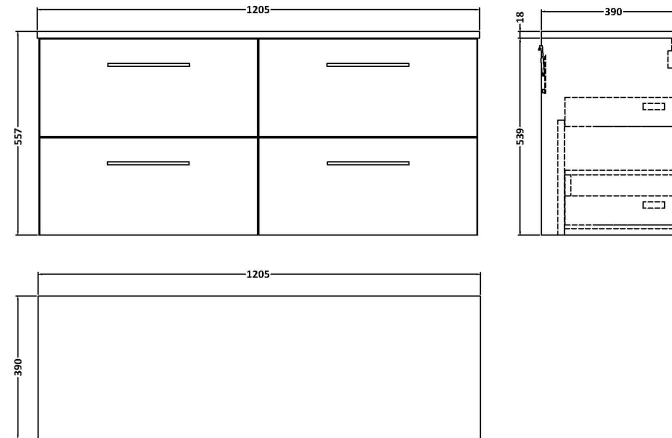

Sales Code: ARN124W2

Description: 1200 Wh 4-Drawer Vanity & Worktop

Packaging Details

Barcode: 5056462670300

Sales Code: NVF124

Description: 600 Wh 2-Drawer Unit (365 Deep)

Product Dimensions

Height (mm):	539
Width (mm):	600
Depth (mm):	383
Nett Weight (kg):	21.5

Packaging Dimensions

Height (mm):	560
Width (mm):	620
Depth (mm):	405
Gross Weight (kg):	22

Packaging Data

Box Colour:	Brown Cardboard Box - Printed
Box Qty:	0
Label Size:	0 x 0
Label Colour:	Not Applicable
Label Qty:	0

Outer Box Dimensions (If Applicable)

Height (mm):	
Width (mm):	
Depth (mm):	
Gross Weight (kg):	
Barcode:	5056462614410

Product Details

Country of Origin:	China
Fitting Instruction:	No
CE & UKCA:	N/A
FSC Certified Materials:	Yes
Colour:	Gloss White
Construction Method:	Cam & Wood Dowel
Construction Type:	Rigid
Cabinet Finish:	MFC Painted Gloss
Fascia Finish:	Mdf Painted Gloss
Cabinet Thickness (mm):	16
Fascia Thickness (mm):	18
Drawer Included:	Yes
Drawer Type:	80mm High Metal S/C Inc Galler
No of Shelves:	0
Hinge Type:	Not Applicable
Hinge Included:	Not Applicable
Adjustable Legs:	No, Not Required
Fixings Included:	Yes
Handle Style:	Contemporary
Waste Shroud:	Yes
Handle Included:	Yes, Supplied
Handle Type:	D-Shape

Sales Code: MWD120

Description: 1200 Worktop (1205X390x18mm)

Product Dimensions

Height (mm):	18
Width (mm):	1205
Depth (mm):	390
Nett Weight (kg):	5

Packaging Dimensions

Height (mm):	25
Width (mm):	1225
Depth (mm):	410
Gross Weight (kg):	5