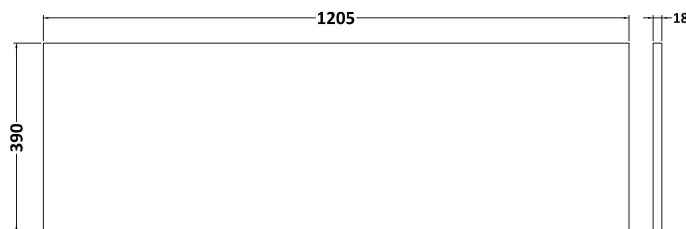

### Product Dimensions

Height (mm):	540
Width (mm):	600
Depth (mm):	383
Nett Weight (kg):	21.5

### Packaging Dimensions

Height (mm):	560
Width (mm):	620
Depth (mm):	405
Gross Weight (kg):	22

### Outer Box Dimensions (If Applicable)

Height (mm):	
Width (mm):	
Depth (mm):	
Gross Weight (kg):	
Barcode:	5056462658063

**Sales Code:** MWT820

**Description:** 1200 Worktop (1205X390x18mm)

**Product Dimensions**

Height (mm):	18
Width (mm):	1205
Depth (mm):	390
Nett Weight (kg):	5

**Packaging Dimensions**

Height (mm):	25
Width (mm):	1225
Depth (mm):	410
Gross Weight (kg):	5