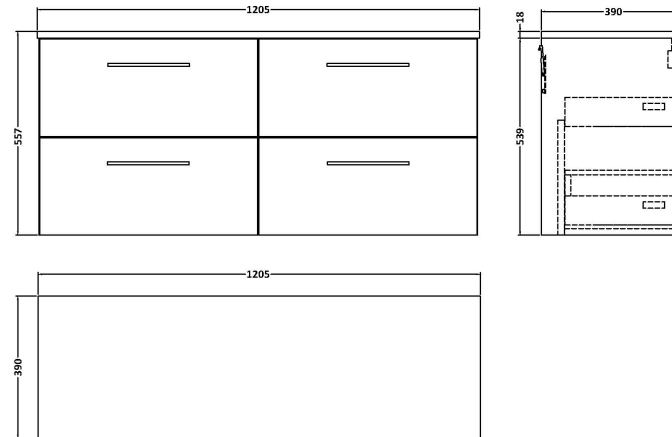

Sales Code: ARN824W2

Description: 1200 Wh 4-Drawer Vanity & Worktop

Packaging Details

Barcode: 5056462670362