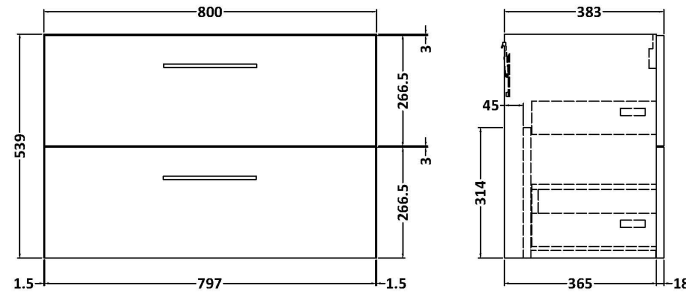

Sales Code: ARN526W

Description: 800 Wh 2-Drawer Vanity & Worktop

Packaging Details

Barcode: 5056462669359

Sales Code: NVF526N

Description: 800 Wh 2-Drawer Unit (365 Deep)

Product Dimensions

Height (mm):	539
Width (mm):	800
Depth (mm):	383
Nett Weight (kg):	33.5

Packaging Dimensions

Height (mm):	560
Width (mm):	820
Depth (mm):	405
Gross Weight (kg):	34

Packaging Data

Box Colour:	Brown Cardboard Box
Box Qty:	1
Label Size:	100 x 50
Label Colour:	White Label
Label Qty:	2

Sales Code: MWD570N

Description: 800 Worktop (805X390x18mm)

Product Dimensions

Height (mm):	18
Width (mm):	805
Depth (mm):	390
Nett Weight (kg):	3

Packaging Dimensions

Height (mm):	25
Width (mm):	825
Depth (mm):	410
Gross Weight (kg):	3.5

Packaging Data

Box Colour:	Brown Cardboard Box
Box Qty:	1
Label Size:	50 x 100
Label Colour:	White Label
Label Qty:	2

Outer Box Dimensions (If Applicable)

Height (mm):	
Width (mm):	
Depth (mm):	
Gross Weight (kg):	
Barcode:	5056462660417