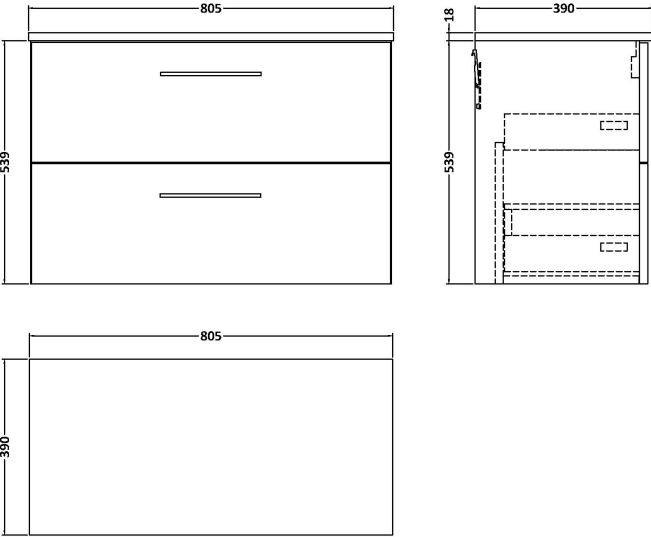

Sales Code: ARN526W

Description: 800 Wh 2-Drawer Vanity & Worktop

Packaging Details

Barcode: 5056462669359

Sales Code: NVF526N

Description: 800 Wh 2-Drawer Unit (365 Deep)

Product Dimensions

Height (mm):	539
Width (mm):	800
Depth (mm):	383
Nett Weight (kg):	33.5

Packaging Dimensions

Height (mm):	560
Width (mm):	820
Depth (mm):	405
Gross Weight (kg):	34

Packaging Data

Box Colour:	Brown Cardboard Box
Box Qty:	1
Label Size:	100 x 50
Label Colour:	White Label
Label Qty:	2

Sales Code: MWD570N

Description: 800 Worktop (805X390x18mm)

Product Dimensions

Height (mm):	18
Width (mm):	805
Depth (mm):	390
Nett Weight (kg):	3

Packaging Dimensions

Height (mm):	25
Width (mm):	825
Depth (mm):	410
Gross Weight (kg):	3.5

Packaging Data

Box Colour:	Brown Cardboard Box
Box Qty:	1
Label Size:	50 x 100
Label Colour:	White Label
Label Qty:	2

Outer Box Dimensions (If Applicable)

Height (mm):	
Width (mm):	
Depth (mm):	
Gross Weight (kg):	
Barcode:	5056462660417