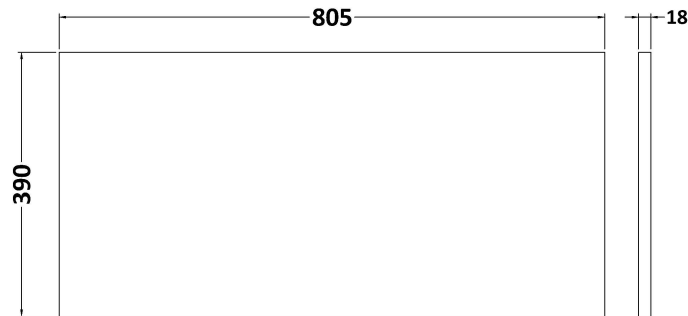

Sales Code: ARN526W

Description: 800 Wh 2-Drawer Vanity & Worktop

Packaging Details

Barcode: 5056462669359

Sales Code: NVF526N

Description: 800 Wh 2-Drawer Unit (365 Deep)

Product Dimensions

Height (mm):	539
Width (mm):	800
Depth (mm):	383
Nett Weight (kg):	33.5

Packaging Dimensions

Height (mm):	560
Width (mm):	820
Depth (mm):	405
Gross Weight (kg):	34

Packaging Data

Box Colour:	Brown Cardboard Box
Box Qty:	1
Label Size:	100 x 50
Label Colour:	White Label
Label Qty:	2

Sales Code: MWD570N

Description: 800 Worktop (805X390x18mm)

Product Dimensions

Height (mm):	18
Width (mm):	805
Depth (mm):	390
Nett Weight (kg):	3

Packaging Dimensions

Height (mm):	25
Width (mm):	825
Depth (mm):	410
Gross Weight (kg):	3.5

Packaging Data

Box Colour:	Brown Cardboard Box
Box Qty:	1
Label Size:	50 x 100
Label Colour:	White Label
Label Qty:	2

Outer Box Dimensions (If Applicable)

Height (mm):	
Width (mm):	
Depth (mm):	
Gross Weight (kg):	
Barcode:	5056462660417